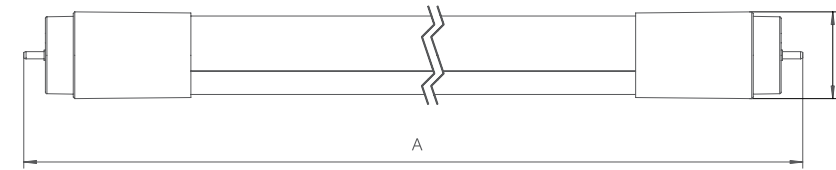

Application Conditions	
IP	IP20
Operating Temperature	-20-45°C
Application Temperature	25°C
Storage Environment	-25-50°C

Electrical Supply	
Frequency (Hz)	50/ 60
Voltage (V)	220-240
AC/DC	AC

Mechanical Properties	
Optical Material	Glass
Housing Material	Aluminum
Finishing Colour	White

### Packaging Information

Item Description	Single Box(1pc/box)		Packaging Unit		
	Dimensions(mm) (LxWxH)	Gross Weight (kg)	Dimensions(mm) (LxWxH)	Gross Weight (kg)	Packing Qty (pcs/unit)
LED-T8-U1-S-9W-600mm-3000K	605X27.5X27.5	0.14	700X205X210	3.4	25
LED-T8-U1-S-9W-600mm-4000K	605X27.5X27.5	0.14	700X205X210	3.4	25
LED-T8-U1-S-9W-600mm-6500K	605X27.5X27.5	0.14	700X205X210	3.4	25
LED-T8-U1-S-18W-1200mm-3000K	1215X27.5X27.5	0.26	1320X205X210	6.5	25
LED-T8-U1-S-18W-1200mm-4000K	1215X27.5X27.5	0.26	1320X205X210	6.5	25
LED-T8-U1-S-18W-1200mm-6500K	1215X27.5X27.5	0.26	1320X205X210	6.5	25
LED-Starter-250V-250mA-CT			245X190X145	1.0	200
LED-U-T8 empty batten-600mm-TT-CT			653X175X130	5.8	20
LED-U-T8 empty batten-1200mm-TT-CT			1260X175X130	10.8	20
LED-U-T8 empty batten-600mm-TTR-CT			653X177X113	5.8	10
LED-U-T8 empty batten-1200mm-TTR-CT			1260X177X113	10.8	10

### Dimensional Drawing

	9W	18W
A (mm)	L604	L1213
B (mm)	Φ28	Φ28