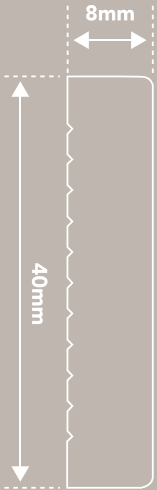

OVERO

OP4008