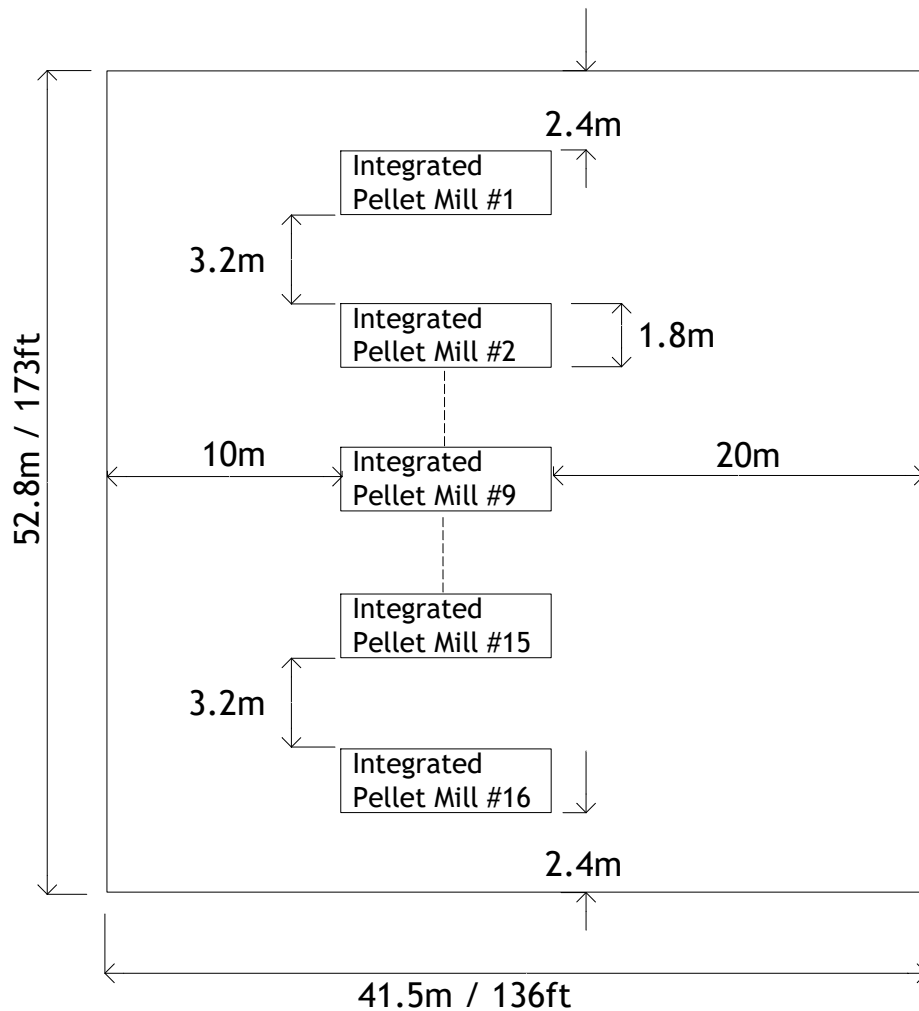

## Plant Layout For 10,000 MT/month Capacity

## Integrated Pellet Mill