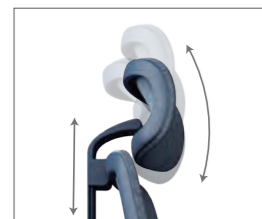

# PRODUCT FAMILY

www.office.com.my

PERFORMANCE  
COMES TOGETHER

性能出众 汇聚一堂

面具系列:升降扶手-有头枕  
MASK SERIES:  
Lifting handrail-Headrest

Height椅高 1235mm ±10mm  
Depth椅深 600mm±10mm  
Width椅阔 600mm±10mm  
Seating Height座宽 500mm±10mm  
Seating Depth座深 515mm±10mm

面具系列:升降扶手-无头枕  
ORIENDA SERIES:  
Lifting handrail-Headless pillow

Height椅高 1075mm ±10mm  
Depth椅深 600mm±10mm  
Width椅阔 600mm±10mm  
Seating Height座宽 500mm±10mm  
Seating Depth座深 515mm±10mm

面具系列:连体扶手-有头枕  
MASK SERIES:  
connection handrail-Headrest

Height椅高 1235mm ±10mm  
Depth椅深 600mm±10mm  
Width椅阔 600mm±10mm  
Seating Height座宽 650mm±10mm  
Seating Depth座深 515mm±10mm

面具系列:连体扶手-无头枕  
MASK SERIES:  
connection handrail-Headless pillow

Height椅高 1075mm ±10mm  
Depth椅深 600mm±10mm  
Width椅阔 600mm±10mm  
Seating Height座宽 650mm±10mm  
Seating Depth座深 515mm±10mm

2D头枕,可升降/角度旋转调节  
2D headrest with lift/angle rotation adjustment

连体扶手  
Connection handrail  
安全可靠,弧面贴身符合人体工学设计  
Safe and reliable, cambered body fit ergonomic design

软PP自适应腰靠,舒适贴腰  
Soft PP adaptive waist support comfortable waist