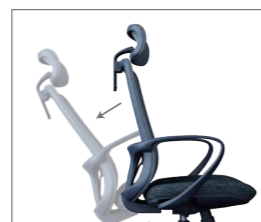

面具系列:升降扶手-无头枕  
ORIENDA SERIES:  
Lifting handrail-Headless pillow

Height椅高 1075mm ±10mm  
Depth椅深 600mm±10mm  
Width椅阔 600mm±10mm  
Seating Height座宽 500mm±10mm  
Seating Depth座深 515mm±10mm

面具系列:连体扶手-有头枕  
MASK SERIES:  
connection handrail-Headrest

Height椅高 1235mm ±10mm  
Depth椅深 600mm±10mm  
Width椅阔 600mm±10mm  
Seating Height座宽 650mm±10mm  
Seating Depth座深 515mm±10mm

面具系列:连体扶手-无头枕  
MASK SERIES:  
connection handrail-Headless pillow

Height椅高 1075mm ±10mm  
Depth椅深 600mm±10mm  
Width椅阔 600mm±10mm  
Seating Height座宽 650mm±10mm  
Seating Depth座深 515mm±10mm

2D头枕,可升降/角度旋转调节  
2D headrest with lift/angle rotation adjustment

连体扶手  
Connection handrail  
安全可靠,弧面贴身符合人体工学设计  
Safe and reliable, cambered body fit ergonomic design

软PP自适应腰靠,舒适贴腰  
Soft PP adaptive waist support comfortable waist