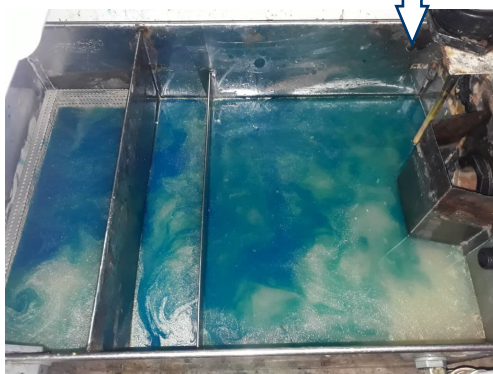

### Products Highlight

- Remove Odour
- Slow down the solidification of grease inside the grease trap
- Ensure Free Flowing Pipes Lines
- Safe & Environmental Friendly
- Ready to Use

Break Down Grease

Remove Odours

Anti Bacterial

Non-toxic

Before

After