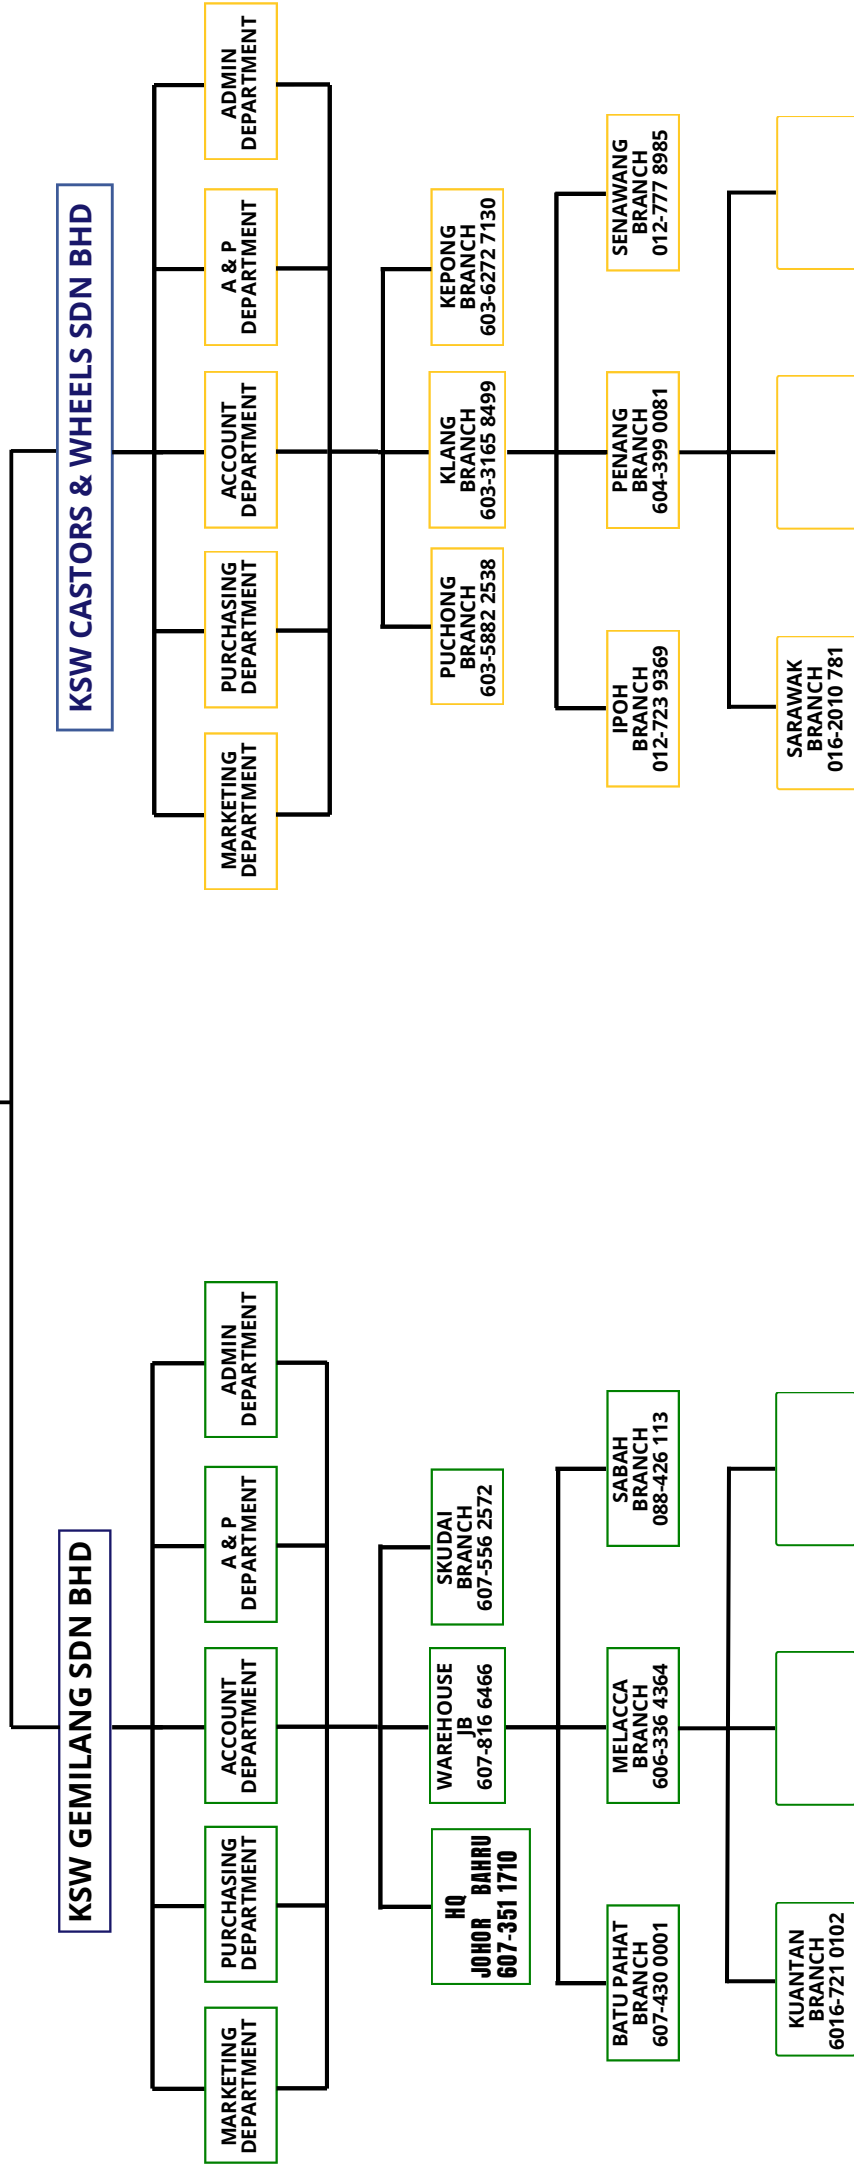

BOARD OF DIRECTORS