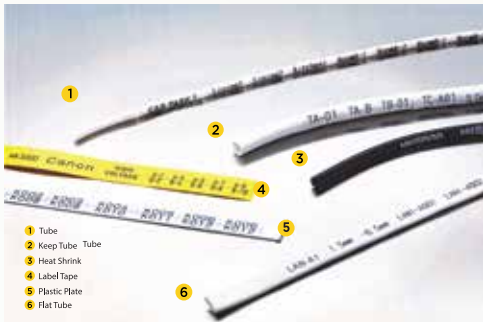

MK5000

- Fast print speed up to 40 mm/sec
- Up to 3 lines of print
- Automatic Full-Cut, Half-Cut
- Compatible with external rechargeable batteries

Support Wide Range of Print Media

LABEL TAPE

- Label tapes are available in widths of 6mm, 9mm and 12mm and in white, yellow and silver to suit a variety of application