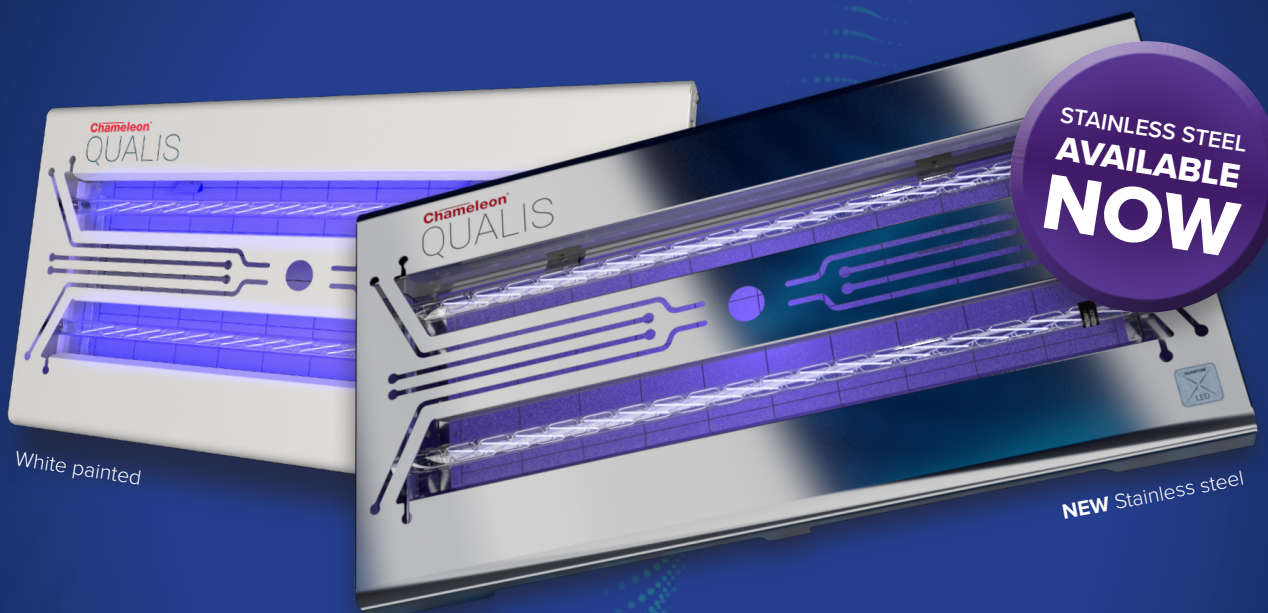

Chameleon[®] QUALIS

with **QUANTUM[®] X LED** technology

The revolutionary UV LED fly control unit the market has been waiting for!

Lowest power consumption, consistent with superior flying insect attraction

A bliss to service - LED tubes require replacement only once every 3 years

PestWest[®] LED sticky board with specially formulated adhesive

Full metal construction

3-year guarantee^(*) and certified to the latest international legislation

360°
UV BEAM
Quantum[®] X
filament LED

OTHER LED TUBES
RESTRICTED HARSH 120° BEAM

Why is the Quantum[®] X different?

- Unrivalled distribution of UVA LED light significantly improving flying insect control.
- Minimal energy consumption without any dimming – typically over 35% less than other LED technologies.
- Lower environmental impact: zero mercury content & 3-year tube lifespan.

COVERAGE: 90-120m²

FINISH:

White Coated Zintec Steel

TUBE DATA:

- 2 x Quantum X LED tubes
- Shatterproof coating with industry compliant FEP
- Powered by a state of the art LED driver

*excluding consumables