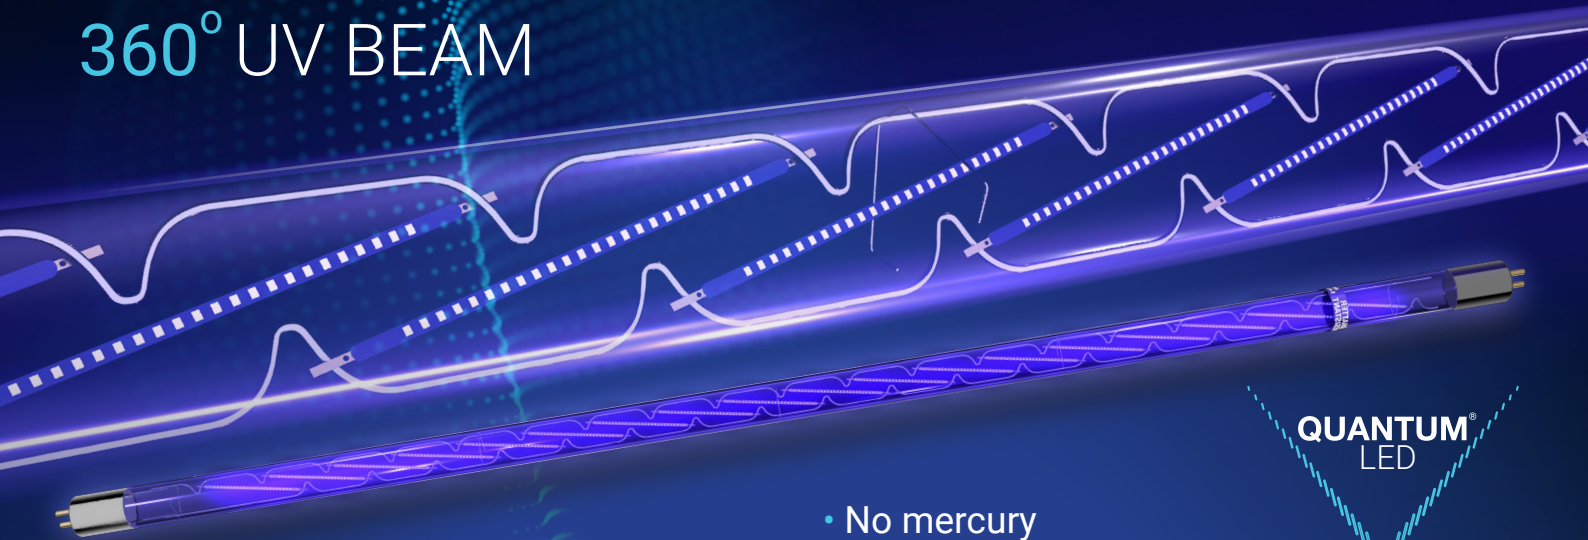

Chameleon[®] QUALIS

with **QUANTUM[®] X LED** technology

The revolutionary UV LED fly control unit the market has been waiting for!

Lowest power consumption, consistent with superior flying insect attraction

For more information please visit
www.pestwest.com

Confidence in
Fly Control

QUANTUM[®] X LED Tube Technology

360° UV BEAM

QUANTUM[®]
LED

- No mercury
- Environmentally sustainable
- FEP shatterproof coated
- Future-proof

360°
UV BEAM
Quantum[®] X
filament LED

OTHER LED TUBES
RESTRICTED HARSH 120° BEAM

Why is the Quantum[®] X different?

- Unrivalled distribution of UVA LED light significantly improving flying insect control.
- Minimal energy consumption without any dimming – typically over 35% less than other LED technologies.
- Lower environmental impact: zero mercury content & 3-year tube lifespan.

COVERAGE: 90-120m²

FINISH:

White Coated Zintec Steel

TUBE DATA:

- 2 x Quantum X LED tubes
- Shatterproof coating with industry compliant FEP
- Powered by a state of the art LED driver

*excluding consumables