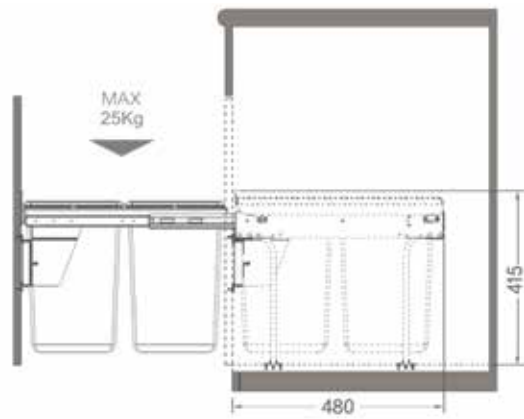

ALUM + GLASS FLEXI SHELF TALL LARDER

Description	Cabinet Size (mm)	Product Size (mm) (W x D x H)	Layer (Basket)	Material	Finish	Packing	Price (RM)
AG600-5TK	600	564 x 530 x (1730-2030)	5 layers	Alum + Tempered Glass	Nano Coat	1set/3ctns	2980

ALUM + GLASS ELEVATOR BASKET

Description	Cabinet Size (mm)	Product Size (mm) W x D x H	Material	Finish	Packing	Price (RM)
AG600/03	600	568 x 280 x 560	Alum + Tempered Glass	Nano Coat	1set/ctn	840
AG800/03	800	768 x 280 x 560	Alum + Tempered Glass	Nano Coat	1set/ctn	890
AG900/03	900	868 x 280 x 560	Alum + Tempered Glass	Nano Coat	1set/ctn	920
AG600-DH	-	393 x 105 x 65	Aluminium	Nano Coat	1 set/ctn	69
AG800-DH	-	560 x 105 x 65	Aluminium	Nano Coat	1 set/ctn	99
AG900-DH	-	660 x 105 x 65	Aluminium	Nano Coat	1 set/ctn	109