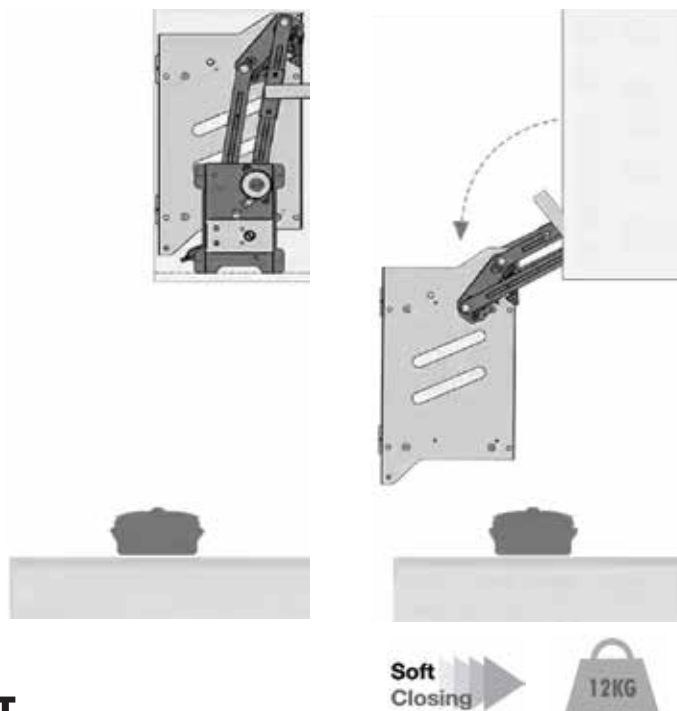

ALUM + GLASS ELEVATOR BASKET

Description	Cabinet Size (mm)	Product Size (mm) W x D x H	Material	Finish	Packing	Price (RM)
AG600/03	600	568 x 280 x 560	Alum + Tempered Glass	Nano Coat	1set/ctn	840
AG800/03	800	768 x 280 x 560	Alum + Tempered Glass	Nano Coat	1set/ctn	890
AG900/03	900	868 x 280 x 560	Alum + Tempered Glass	Nano Coat	1set/ctn	920
AG600-DH	-	393 x 105 x 65	Aluminium	Nano Coat	1 set/ctn	69
AG800-DH	-	560 x 105 x 65	Aluminium	Nano Coat	1 set/ctn	99
AG900-DH	-	660 x 105 x 65	Aluminium	Nano Coat	1 set/ctn	109