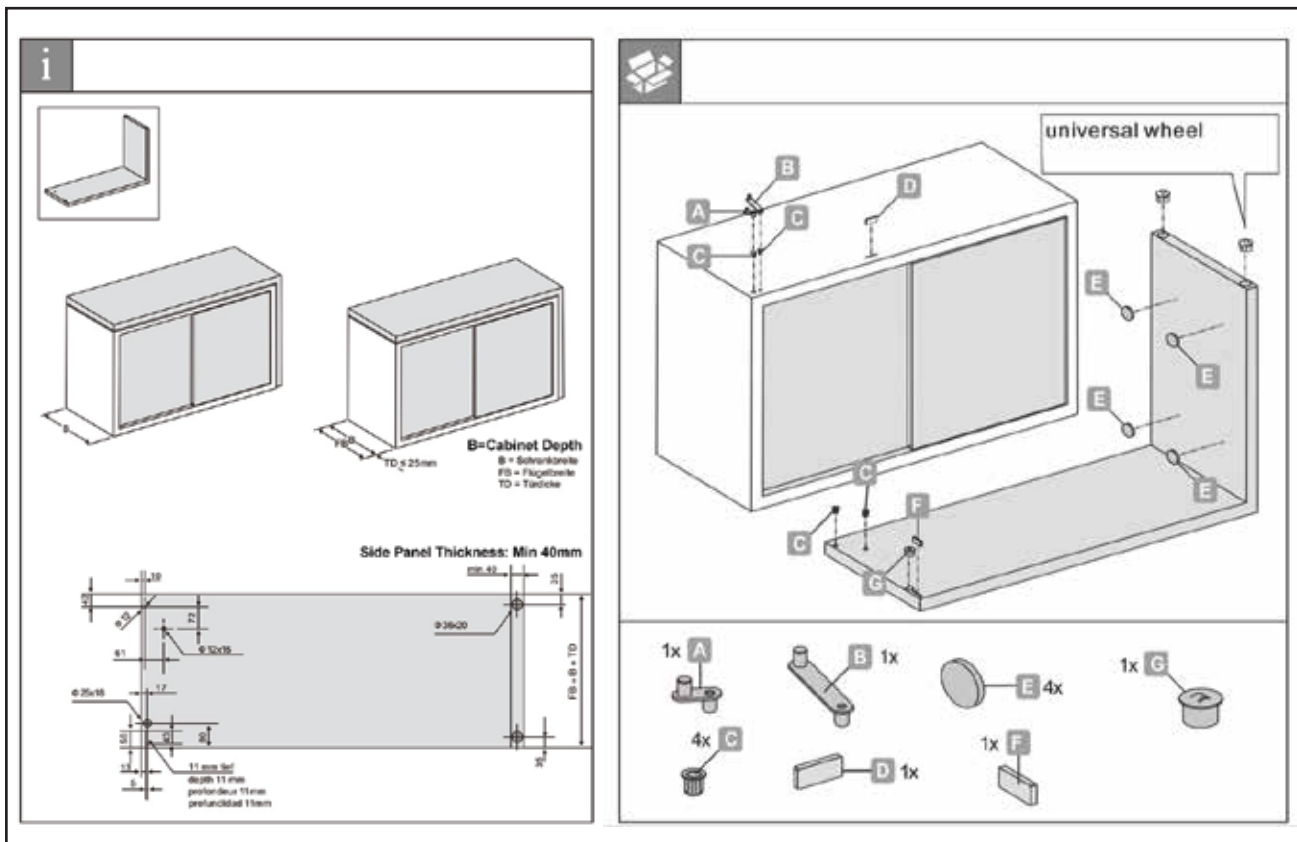

- Width: 400-600mm recommended
- Height: 750mm recommended
- Length: 1200mm recommended
- Thickness: ≥ 18 mm
- Roller Height: 53mm

TABLE TOP SWIVEL FITTING

Item Code	Description	Price (RM)
ADTT01	Table Top Swivel Fitting	500

This economic space-saving consists in a pull out peninsula tabletop stored in a space normally used for a drawer. The table pulls out instantly by simply opening the hinged front of the drawer space. This can be installed in a cabinet with depth minimum 300mm. There are no legs, this allows free access to the sitting around the floor. This system guarantee a maximum opening of (approx 680mm).