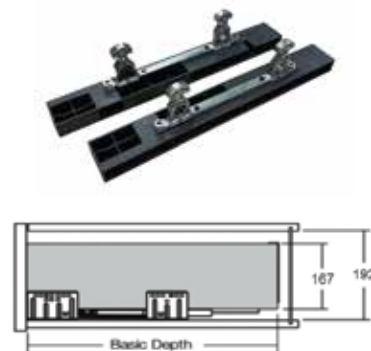

AIMBOX INNER HIGH DRAWER

Description	Basic Length (mm)	Load Capacity (kg)	Min Height (mm)	Price (RM)
AD116-FFB	-	-	150	64