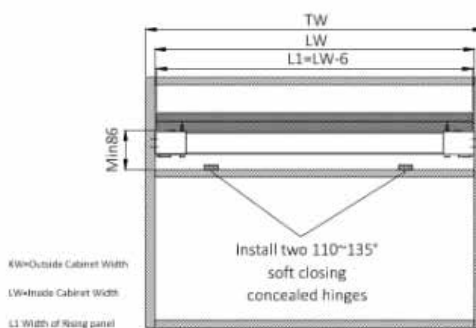

AIMBOX FRONT PANEL

Description	Product Size L x H (mm)	Finish	Packing	Price (RM)
AD1200FP	1200 x 105	Powder Coat	20 pcs/ctn	240

AIMBOX SQUARE RAILING

Description	Basic Length (mm)	Basic Width (mm)	Load Capacity (kg)	Min Height (mm)	Price (RM)
AD400-SQR	400	-	-	-	55
AD450-SQR	450	-	-	-	55
AD500-SQR	500	-	-	-	55

- Width: 400-600mm recommended
- Height: 750mm recommended
- Length: 1200mm recommended
- Thickness: ≥ 18 mm
- Roller Height: 53mm

TABLE TOP SWIVEL FITTING

Item Code	Description	Price (RM)
ADTT01	Table Top Swivel Fitting	500

This economic space-saving consists in a pull out peninsula tabletop stored in a space normally used for a drawer. The table pulls out instantly by simply opening the hinged front of the drawer space. This can be installed in a cabinet with depth minimum 300mm. There are no legs, this allows free access to the sitting around the floor. This system guarantee a maximum opening of (approx 680mm).