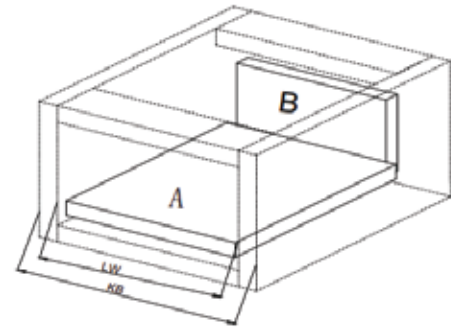

AD SERIES

FEATURES

Heavy load
bearing capacity,
smooth and soft
close.

KB=Outer Width Of Cabinet
 LW=Inner Width Of Cabinet
 NL=Nominal Length

AIMBOX STANDARD DRAWER

Description	Basic Length (mm)	Basic Width (mm)	Load Capacity (kg)	Min Height (mm)	Packing	Price (RM)
AD084-300	300	-	40	110	6 sets/ctn	153
AD084-350	350	-	40	110	6 sets/ctn	153
AD084-400	400	-	40	110	6 sets/ctn	153
AD084-450	450	-	40	110	6 sets/ctn	153
AD084-500	500	-	40	110	6 sets/ctn	153