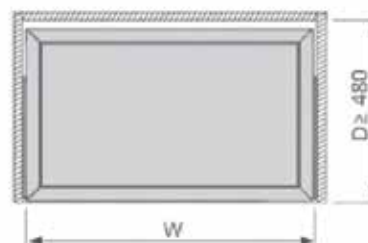

Soft Closing

RATTAN BASKET

Description	Cabinet Size (mm)	Product Size (mm) W x D x H	Material	Color	Packing	Price (RM)
AW1103-600	≥600	564 x 460 x 185	Aluminium	Modern Grey	1set/ctn	580
AW1103-800	≥800	764 x 460 x 185	Aluminium	Modern Grey	1set/ctn	670
AW1103-900	≥900	864 x 460 x 185	Aluminium	Modern Grey	1set/ctn	680