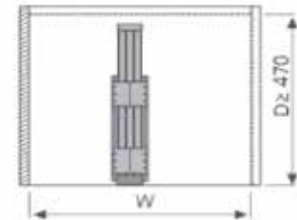

CLOTHES HOLDER

Description	Cabinet Size (mm)	Product Size (mm) W x D x H	Material	Color	Packing	Price (RM)
AW2100	≥500	115 x 455 x 115	Aluminium	Modern Grey	1set/ctn	260

WARDROBE LIFT

Description	Cabinet Size (mm)	Product Size (mm) W x D x H	Material	Color	Packing	Price (RM)
AW2150	700-900	600-830 x 140 x 820	Aluminium	Modern Grey	1set/ctn	320

ADJUSTABLE FLANNELETTE SORTING BOX

Description	Cabinet Size (mm)	Product Size (mm) W x H x D	Material	Color	Packing	Price (RM)
AW2290	600-900	(530-864) x 65 x 410	Wood + leather	Modern Grey	1set/ctn	390