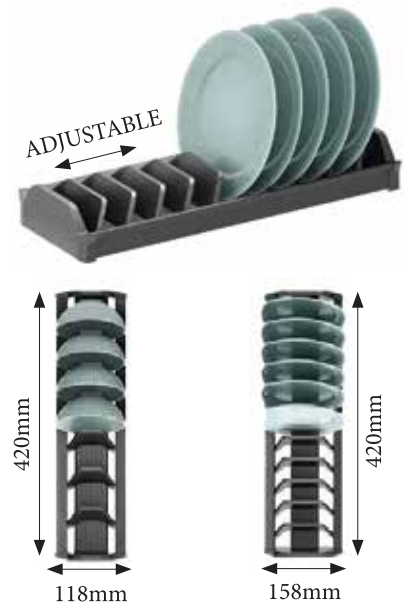

VIPO 2 TIER BOWL AND DISH RACK

Description	Cabinet Size (mm)	Product Size (mm) (W x D x H)	Material	Finish	Packing	Price (RM)
VG600-TL	600	600 x 207 x 370	Metal	Nano Coat	1 set/ctn	570

PLATES AND BOWLS RACK