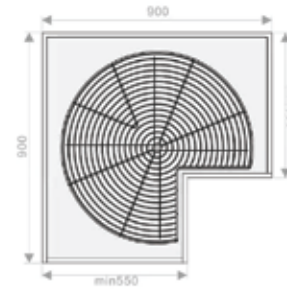

270° SWIVEL BASKET WITH POLE

Description	Cabinet Size (mm)	Product Size (mm) (W x D x H)	Material	Finish	Packing	Price (RM)
AK270/01	900	715 x 550 x 585-710	Steel	Metal Wired	1set/ctn	395

PULL OUT PAN HOLDER

Description	Cabinet Size (mm)	Product Size (mm) (W x D x H)	Material	Finish	Packing	Price (RM)
AK410/06	-	140 x 460 x 170	Steel	Powder Coat	1set/ctn	139