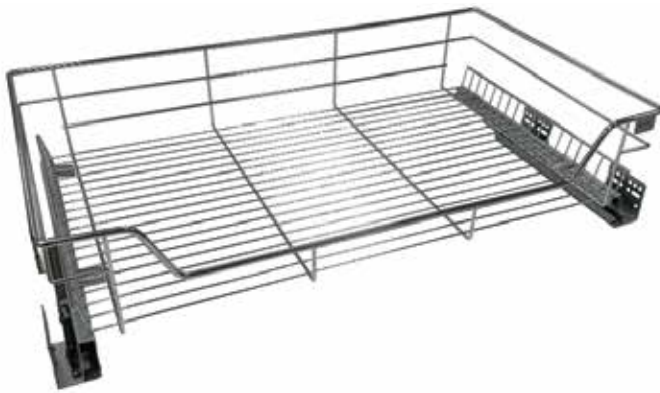

AK SERIES

FEATURES

Classic wire pull out basket.
Economical & affordable, increase storage space.

A+B SERIES PULL OUT BASKET

Description	Cabinet Size (mm)	Product Size (mm) (W x D x H)	Material	Finish	Packing	Price (RM)
AB600-S/C	600	564 x 410 x 130	Steel	Chrome	2sets/ctn	340/set
AB800-S/C	800	764 x 410 x 130	Steel	Chrome	2sets/ctn	350/set
AB900-S/C	900	864 x 410 x 130	Steel	Chrome	2sets/ctn	365/set