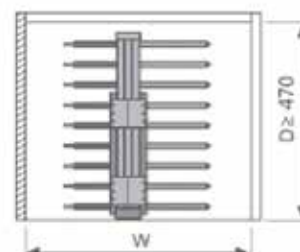

TOP MOUNTED PANTS RACK WITH V-SHAPED

Description	Cabinet Size (mm)	Product Size (mm) W x D x H	Material	Color	Packing	Price (RM)
AW2103	≥500	340 x 455 140	Aluminium	Modern Grey	1set/ctn	290