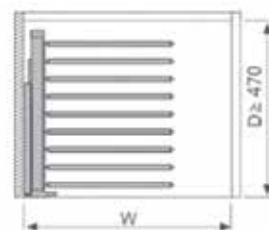

SIDE MOUNTED TROUSERS RACK

Description	Cabinet Size (mm)	Product Size (mm) W x D x H	Material	Color	Packing	Price (RM)
AW2101L	≥500	350 x 455 x115	Aluminium	Modern Grey	1set/ctn	290
AW2101R	≥500	350 x 455 x115	Aluminium	Modern Grey	1set/ctn	290

TOP MOUNTED PANTS RACK WITH TWO-ROW

Description	Cabinet Size (mm)	Product Size (mm) W x D x H	Material	Color	Packing	Price (RM)
AW2102	≥700	630 x 455 x 115	Aluminium	Modern Grey	1set/ctn	400

TOP MOUNTED PANTS RACK WITH V-SHAPED

Description	Cabinet Size (mm)	Product Size (mm) W x D x H	Material	Color	Packing	Price (RM)
AW2103	≥500	340 x 455 140	Aluminium	Modern Grey	1set/ctn	290