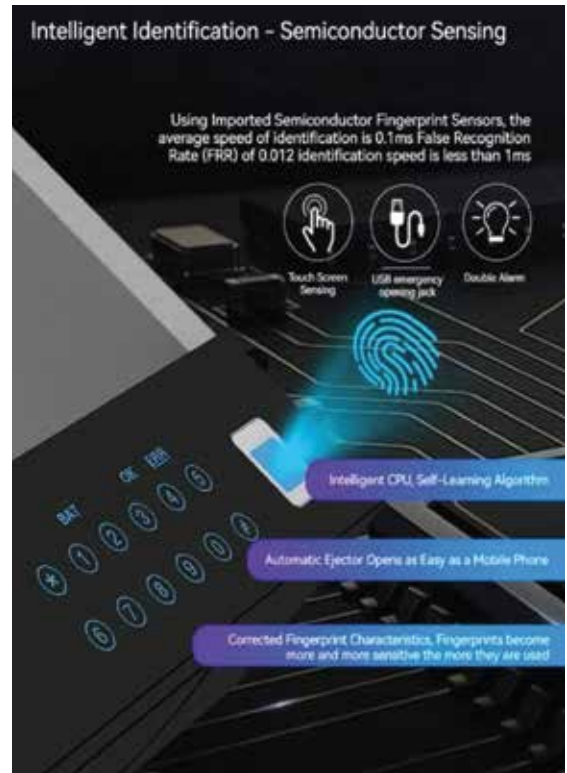

BUILD IN SAFETY BOX

Description	Cabinet Size (mm)	Product Size (mm) W x D x H	Material	Finish	Feature	Price (RM)
AW600SB	600	150 x 400 x 564	Iron	Grey	Fingerprint	1005
AW800SB	800	150 x 400 x 764	Iron	Grey	Fingerprint	1150
AW900SB	900	150 x 400 x 864	Iron	Grey	Fingerprint	1250