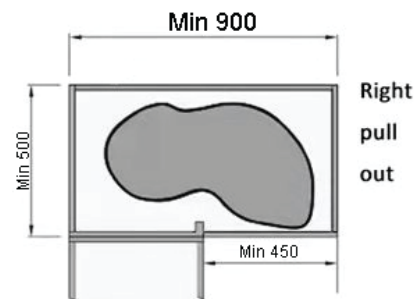

ALUM SEASONING COLLECTION BASKET

Description	Cabinet Size (mm)	Product Size (mm) (W x D x H)	Material	Finish	Packing	Price (RM)
AG350-TC	350	314 x 440 x 555	Aluminium	Nano Coat	1set/ctn	760
AG400-TC	400	364 x 440 x 555	Aluminium	Nano Coat	1set/ctn	790

Soft Closing

ALUM + GLASS MAGIC CORNER

Description	Cabinet Size (mm)	Product Size (mm) W x D x H	Material	Finish	Packing	Price (RM)
AG900/02	800-900	600 x 460 x 595	Alum + Tempered Glass	Nano Coat	1set/2ctns	1250

Soft Closing

SWING CORNER BASKET

Description	Cabinet Size (mm)	Product Size (mm) W x D x H	Material	Finish	Packing	Price (RM)
AG182L	900	815 x 390 x 600-750	Steel/Wood	Nano Coat	1set/ctn	610
AG182R	900	815 x 390 x 600-750	Steel/Wood	Nano Coat	1set/ctn	610