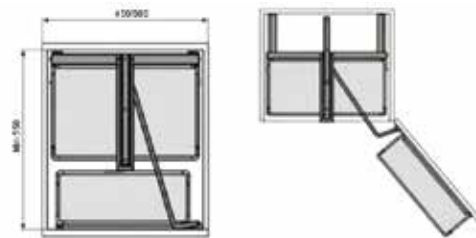

ALUM + GLASS TANDEM TALL UNIT BASKET

Description	Cabinet Size (mm)	Product Size (mm) W x D x H	Layer (Basket)	Material	Finish	Packing	Price (RM)
AG302-450	450	414 x 500 x 1750	6 layers	Alum + Tempered Glass	Nano Coat	1set/2ctns	1680
AG302-600	600	564 x 500 x 1750	6 layers	Alum + Tempered Glass	Nano Coat	1set/2ctns	1880