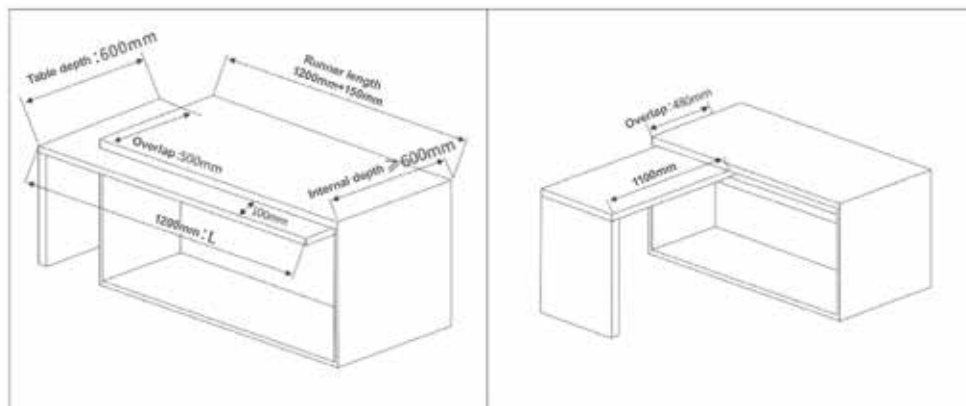

PULL AND SWING SWIVEL EXTENSION TABLE

Item Code	Cabinet Size (mm)	Cabinet Length (mm)	Table Top Width (mm)	Table Top Length (mm)	Load Capacity (kg)	Material	Price (RM)
ADG9A	Min 750	1350	Min 600	1200	150	Iron Steel	2580