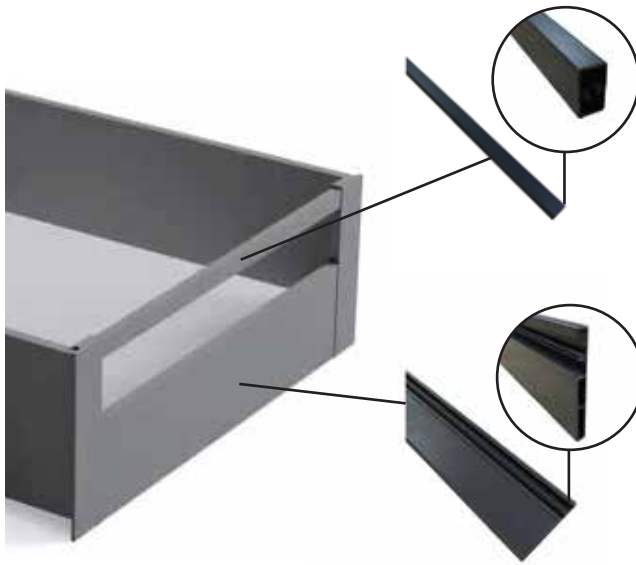

AIMBOX RECTANGULAR CROSS RAILING

Description	Product Size L x H (mm)	Finish	Packing	Price (RM)
AD1200CR	1200 x 18	Powder Coat	50 pcs/ctn	90

AIMBOX FRONT PANEL

Description	Product Size L x H (mm)	Finish	Packing	Price (RM)
AD1200FP	1200 x 105	Powder Coat	20 pcs/ctn	240