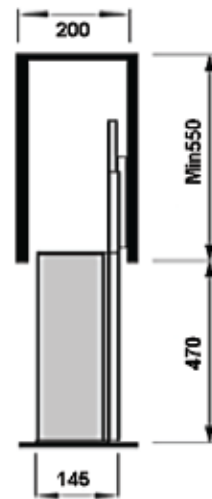

Soft Closing

SWING CORNER BASKET

Description	Cabinet Size (mm)	Product Size (mm) W x D x H	Material	Finish	Packing	Price (RM)
AG182L	900	815 x 390 x 600-750	Steel/Wood	Nano Coat	1set/ctn	610
AG182R	900	815 x 390 x 600-750	Steel/Wood	Nano Coat	1set/ctn	610

Soft Closing

ALUM + GLASS MAGIC CORNER

Description	Cabinet Size (mm)	Product Size (mm) (W x D x H)	Material	Finish	Packing	Price (RM)
AG900/01	800-900	650 x 520 x 580	Alum + Tempered Glass	Nano Coat	1set/ctn	1250

Soft Closing

ALUM + GLASS SIDE MOUNT TALL UNIT SPACE RACK

Description	Cabinet Size (mm)	Product Size (mm) (W x D x H)	Material	Finish	Packing	Price (RM)
AG200-6GSC	200	145 x 470 x 1740	Alum + Tempered Glass	Nano Coat	1set/2ctns	920

ALUM + GLASS TALL LARDER PULL OUT BASKET

Description	Cabinet Size (mm)	Product Size (mm) W x D x H	Layer (Basket)	Material	Finish	Packing	Price (RM)
AG300-5GS	300	264 x 530 x (1585-1885)	5 layers	Alum + Tempered Glass	Nano Coat	1set/2ctns	1590
AG400-5GS	400	364 x 530 x (1585-1885)	5 layers	Alum + Tempered Glass	Nano Coat	1set/2ctns	1780