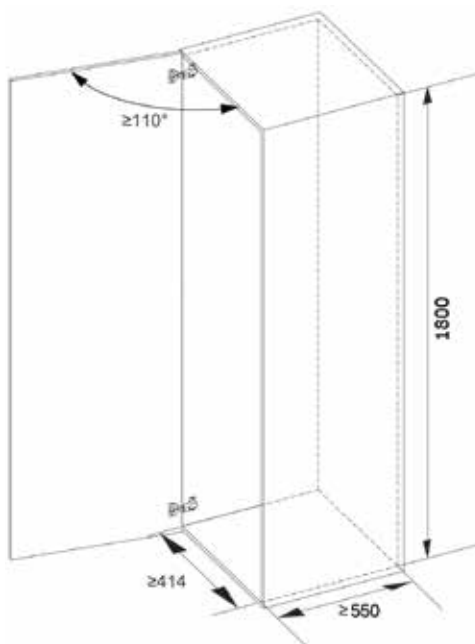

TANDEM TALL UNIT BASKET

Description	Cabinet Size (mm)	Product Size (mm) (W x D x H)	Layer (Basket)	Material	Finish	Packing	Price (RM)
AB300-S/C	450	414 x 500 x 1750	6 layers	Steel	Chrome	1set/2ctns	1200