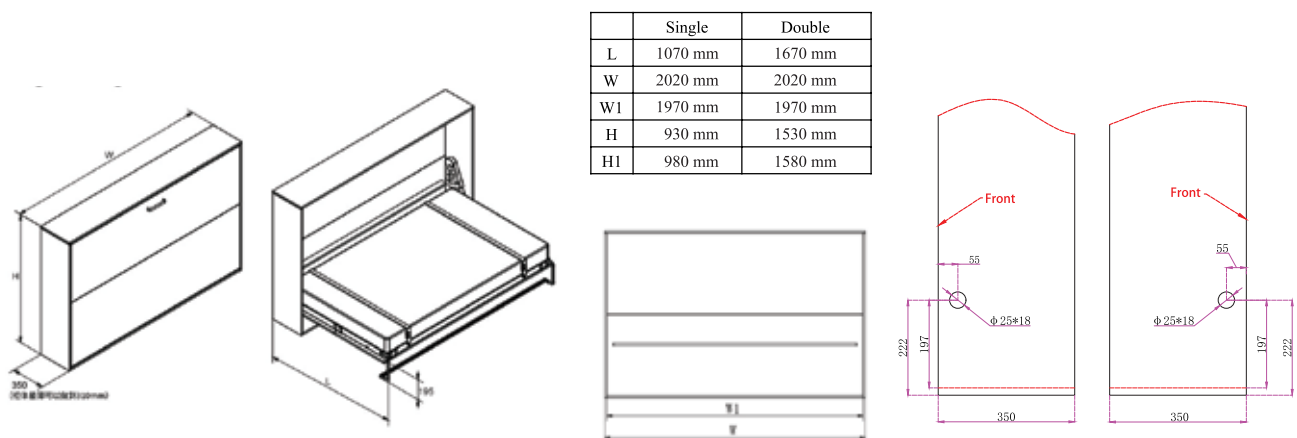

Mattress Size Single: 900 x 1900 x 150 (35kg)
Double: 1500 x 1900 x 150 (36kg)

HORIZONTAL FOLDING BED

Code	Description	Cabinet Size (Internal)	Price (RM)
AW0919BC	Horizontal Single Upturned Bed with Slats	930 x 1970 x 350mm	2500
AW1519BC	Horizontal Double Upturned Bed with Slats	1530 x 1970 x 350mm	2800