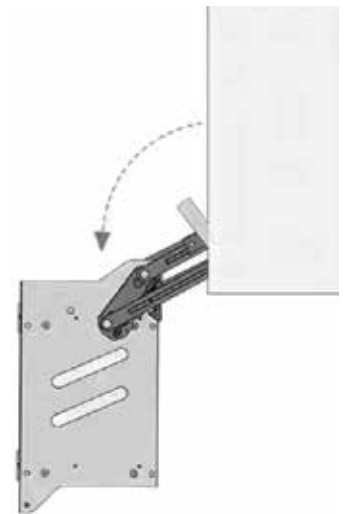

- -Press the left button,pull the right button,the loading capacity is 1-5kg
- -Pull the left button,press the right button,the loading capacity is 5-7kg
- -Press the left and right button at the same time,the loading capacity is 6-12kg

ALUM + GLASS ELEVATOR BASKET

Description	Cabinet Size (mm)	Product Size (mm) W x D x H	Material	Finish	Packing	Price (RM)
AR600/03	600	568 x 280 x 560	Alum + Tempered Glass	Nano Coat	1set/ctn	935
AR800/03	800	768 x 280 x 560	Alum + Tempered Glass	Nano Coat	1set/ctn	1050
AR900/03	900	868 x 280 x 560	Alum + Tempered Glass	Nano Coat	1set/ctn	1150