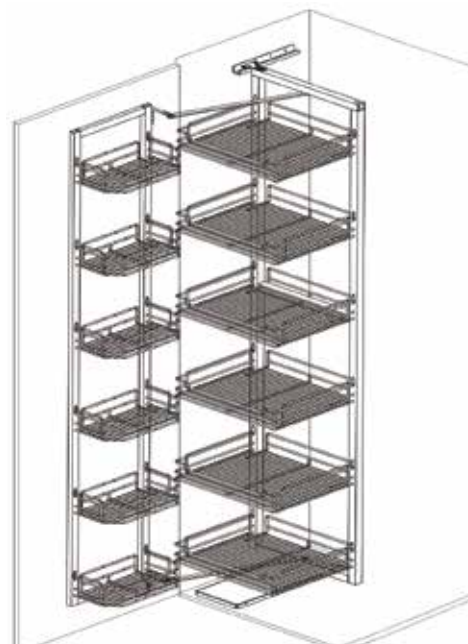

TANDEM TALL UNIT BASKET

Description	Cabinet Size (mm)	Product Size (mm) (W x D x H)	Layer (Basket)	Material	Finish	Packing	Price (RM)
AB300-S/C	450	414 x 500 x 1750	6 layers	Steel	Chrome	1set/2ctns	1200