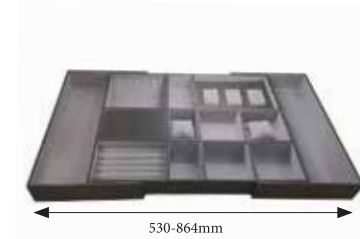

WARDROBE LIFT

Description	Cabinet Size (mm)	Product Size (mm) W x D x H	Material	Color	Packing	Price (RM)
AW2150	700-900	600-830 x 140 x 820	Aluminium	Modern Grey	1set/ctn	320