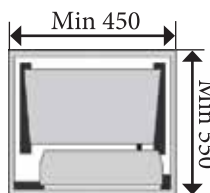

Aluminum Alloy

Adjustable Partition

Easy To Scrub

Drawer & Open Door

Adjustable Guide Rail

Healthy Material

ALUM MULTI-FUNCTION SEASONING BASKET

Description	Cabinet Size (mm)	Product Size (mm) (W x D x H)	Material	Finish	Packing	Price (RM)
AG450-TD	450	414 x 440 x 555	Aluminium	Nano Coat	1set/ctn	840
AG600-TD	600	564 x 440 x 555	Aluminium	Nano Coat	1set/ctn	1010

ALUM + GLASS TWO LAYERS TANDEM BASKET

Description	Cabinet Size (mm)	Product Size (mm) (W x D x H)	Layer (Basket)	Material	Finish	Packing	Price (RM)
AG450-LB	450	414 x 520 x 520	2 Layers	Alum + Tempered Glass	Nano Coat	1set/ctn	850

ALUM + GLASS 2-TIER SIDE BASKET

Description	Cabinet Size (mm)	Product Size (mm) (W x D x H)	Material	Finish	Packing	Price (RM)
AG150-DCL	150	105 x 470 x 595	Alum + Tempered Glass	Nano Coat	1set/2ctns	340
AG200-DCL	200	145 x 470 x 595	Alum + Tempered Glass	Nano Coat	1set/2ctns	350
AG300-DCL	300	245 x 470 x 595	Alum + Tempered Glass	Nano Coat	1set/2ctns	410