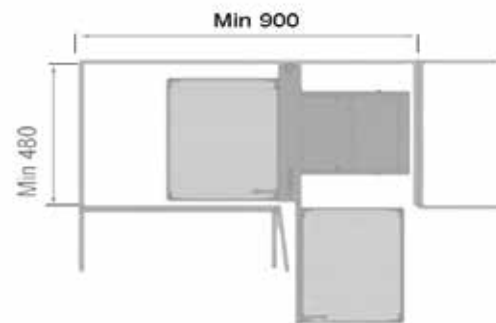

ALUM + GLASS 2-TIER SIDE BASKET

Description	Cabinet Size (mm)	Product Size (mm) (W x D x H)	Material	Finish	Packing	Price (RM)
AG150-DCL	150	105 x 470 x 595	Alum + Tempered Glass	Nano Coat	1set/2ctns	340
AG200-DCL	200	145 x 470 x 595	Alum + Tempered Glass	Nano Coat	1set/2ctns	350
AG300-DCL	300	245 x 470 x 595	Alum + Tempered Glass	Nano Coat	1set/2ctns	410

ALUM + GLASS TABLEWARE & SEASONING BASKET

Description	Cabinet Size (mm)	Product Size (mm) (W x D x H)	Material	Finish	Packing	Price (RM)
AG300-TL	300	264 x 440 x 515	Alum + Tempered Glass	Nano Coat	1set/ctn	590
AG350-TL	350	314 x 440 x 515	Alum + Tempered Glass	Nano Coat	1set/ctn	610

ALUM SEASONING COLLECTION BASKET

Description	Cabinet Size (mm)	Product Size (mm) (W x D x H)	Material	Finish	Packing	Price (RM)
AG350-TC	350	314 x 440 x 555	Aluminium	Nano Coat	1set/ctn	760
AG400-TC	400	364 x 440 x 555	Aluminium	Nano Coat	1set/ctn	790

Soft Closing

ALUM + GLASS MAGIC CORNER

Description	Cabinet Size (mm)	Product Size (mm) W x D x H	Material	Finish	Packing	Price (RM)
AG900/02	800-900	600 x 460 x 595	Alum + Tempered Glass	Nano Coat	1set/2ctns	1250