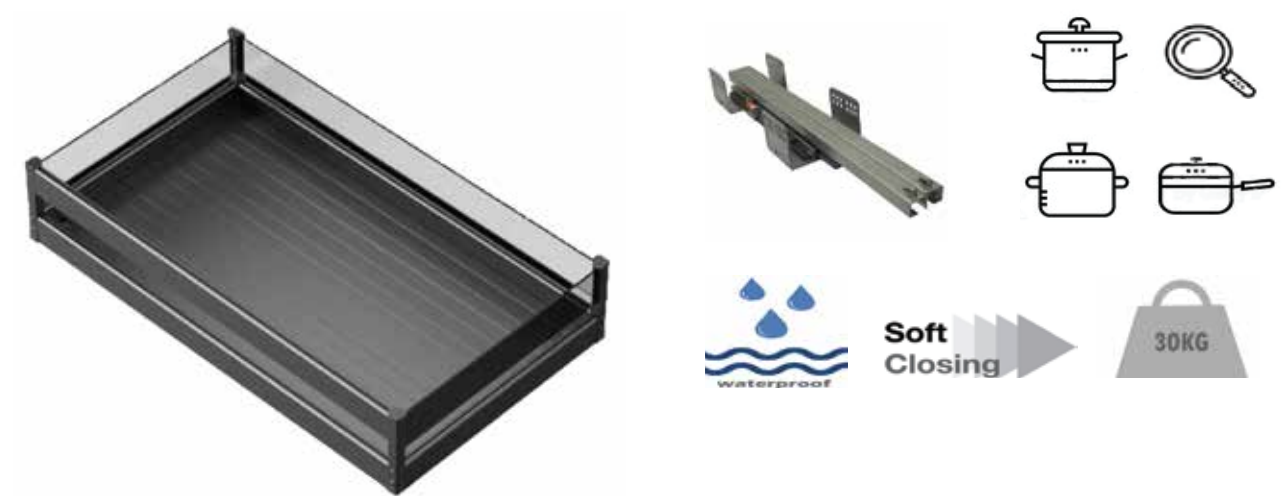

ALUM + GLASS FOUR SIDES PULL OUT BASKET

Description	Cabinet Size (mm)	Product Size (mm) W x D x H	Material	Finish	Packing	Price (RM)
AG600-PL4	600	564 x 440 x 190	Alum + Tempered Glass	Nano Coat	1set/ctn	400
AG800-PL4	800	764 x 440 x 190	Alum + Tempered Glass	Nano Coat	1set/ctn	450
AG900-PL4	900	864 x 440 x 190	Alum + Tempered Glass	Nano Coat	1set/ctn	500