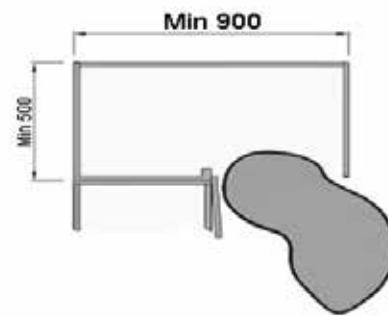

Soft Closing

ALUM + GLASS MAGIC CORNER

Description	Cabinet Size (mm)	Product Size (mm) W x D x H	Material	Finish	Packing	Price (RM)
AG900/02	800-900	600 x 460 x 595	Alum + Tempered Glass	Nano Coat	1set/2ctns	1250

Soft Closing

SWING CORNER BASKET

Description	Cabinet Size (mm)	Product Size (mm) W x D x H	Material	Finish	Packing	Price (RM)
AG182L	900	815 x 390 x 600-750	Steel/Wood	Nano Coat	1set/ctn	610
AG182R	900	815 x 390 x 600-750	Steel/Wood	Nano Coat	1set/ctn	610