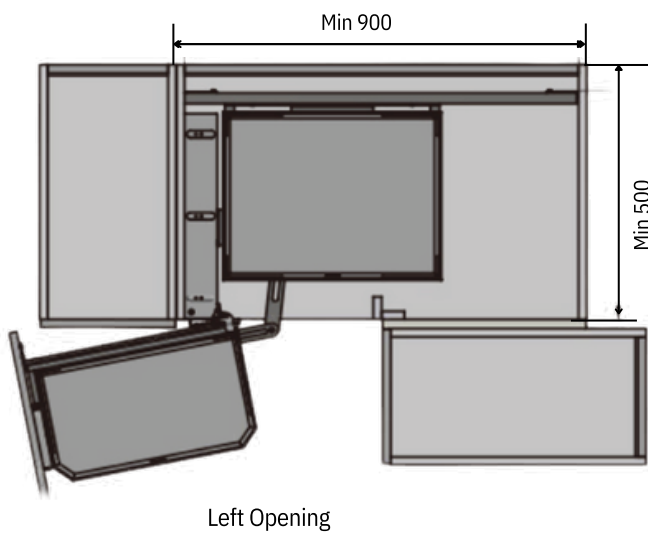

Soft Closing

ALUM + GLASS MAGIC CORNER

Description	Cabinet Size (mm)	Product Size (mm) (W x D x H)	Material	Finish	Packing	Price (RM)
AG900/01	800-900	650 x 520 x 580	Alum + Tempered Glass	Nano Coat	1set/ctn	1250