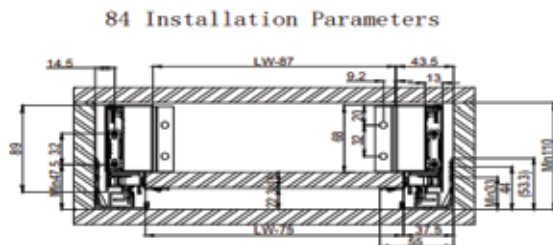

AD SERIES

FEATURES

Heavy load
bearing capacity,
smooth and soft
close.

KB=Outer Width Of Cabinet
 LW=Inner Width Of Cabinet
 NL=Nominal Length

AIMBOX STANDARD DRAWER

Description	Basic Length (mm)	Basic Width (mm)	Load Capacity (kg)	Min Height (mm)	Packing	Price (RM)
AD084-300	300	-	40	110	6 sets/ctn	153
AD084-350	350	-	40	110	6 sets/ctn	153
AD084-400	400	-	40	110	6 sets/ctn	153
AD084-450	450	-	40	110	6 sets/ctn	153
AD084-500	500	-	40	110	6 sets/ctn	153