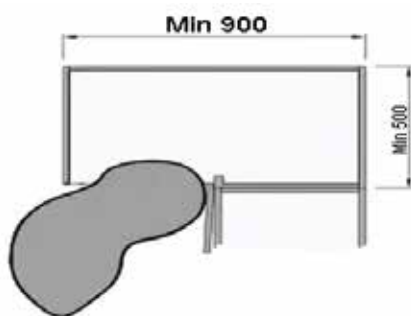

Soft Closing

ALUM + GLASS MAGIC CORNER

Description	Cabinet Size (mm)	Product Size (mm) W x D x H	Material	Finish	Packing	Price (RM)
AG900/02	800-900	600 x 460 x 595	Alum + Tempered Glass	Nano Coat	1set/2ctns	1250

Soft Closing

SWING CORNER BASKET

Description	Cabinet Size (mm)	Product Size (mm) W x D x H	Material	Finish	Packing	Price (RM)
AG182L	900	815 x 390 x 600-750	Steel/Wood	Nano Coat	1set/ctn	610
AG182R	900	815 x 390 x 600-750	Steel/Wood	Nano Coat	1set/ctn	610