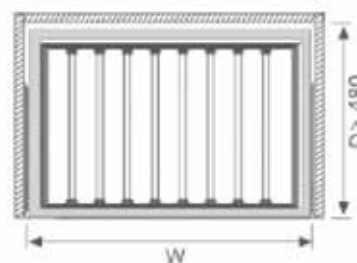

AW SERIES

FEATURES

The stylish design not only improves the neatness of the wardrobe, also makes it more refined & easier to maintain.

Soft Closing

FLANNELETTE SORTING BOX

Description	Cabinet Size (mm)	Product Size (mm) W x D x H	Material	Color	Packing	Price (RM)
AW1102-600	≥600	564 x 460 x 71	Aluminium	Modern Grey	1set/ctn	560
AW1102-800	≥800	764 x 460 x 71	Aluminium	Modern Grey	1set/ctn	620
AW1102-900	≥900	864 x 460 x 71	Aluminium	Modern Grey	1set/ctn	660