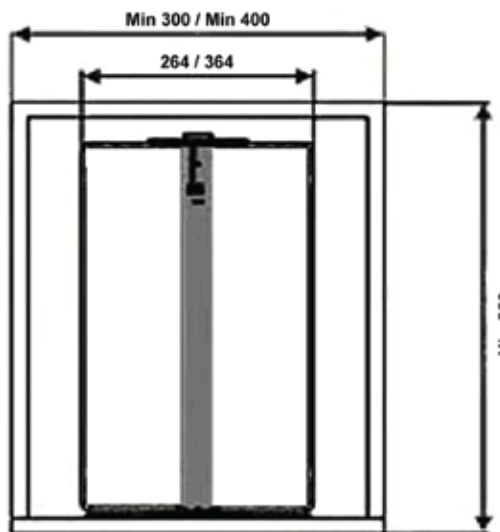

ALUM + GLASS TALL LARDER PULL OUT BASKET

Description	Cabinet Size (mm)	Product Size (mm) W x D x H	Layer (Basket)	Material	Finish	Packing	Price (RM)
AG300-5GS	300	264 x 530 x (1585-1885)	5 layers	Alum + Tempered Glass	Nano Coat	1set/2ctns	1590
AG400-5GS	400	364 x 530 x (1585-1885)	5 layers	Alum + Tempered Glass	Nano Coat	1set/2ctns	1780