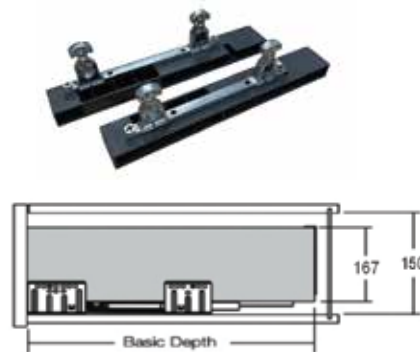

AD SERIES

FEATURES

Heavy load
bearing capacity,
smooth and soft
close.

KB=Outer Width Of Cabinet
 LW=Inner Width Of Cabinet
 NL=Nominal Length

AIMBOX STANDARD DRAWER

Description	Basic Length (mm)	Basic Width (mm)	Load Capacity (kg)	Min Height (mm)	Packing	Price (RM)
AD084-300	300	-	40	110	6 sets/ctn	153
AD084-350	350	-	40	110	6 sets/ctn	153
AD084-400	400	-	40	110	6 sets/ctn	153
AD084-450	450	-	40	110	6 sets/ctn	153
AD084-500	500	-	40	110	6 sets/ctn	153

AIMBOX INNER STANDARD DRAWER

Description	Basic Length (mm)	Load Capacity (kg)	Min Height (mm)	Price (RM)
AD084-FFB	-	-	110	50

AIMBOX INNER HIGH DRAWER

Description	Basic Length (mm)	Load Capacity (kg)	Min Height (mm)	Price (RM)
AD116-FFB	-	-	150	64