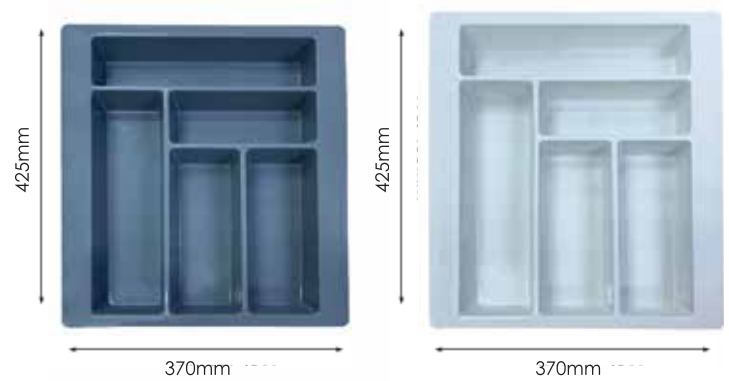

AD4110
AD4610

AD4115
AD4615

AD1541
AD1546

ALUM DRAWER ORGANIZER

Description	Product Size (mm) (W x D x H)	Material	Finish	Packing	Price (RM)
AD4110	100 x 410 x 65	Aluminium + ABS	Powder Coat - Grey	1 set/box	69
AD4115	150 x 410 x 65	Aluminium + ABS	Powder Coat - Grey	1 set/box	90
AD4610	100 x 460 x 65	Aluminium + ABS	Powder Coat - Grey	1 set/box	81
AD4615	150 x 460 x 65	Aluminium + ABS	Powder Coat - Grey	1 set/box	99
AD1541	150 x 410 x 68	Aluminium + ABS	Powder Coat - Grey	1 set/box	135
AD1546	150 x 460 x 68	Aluminium + ABS	Powder Coat - Grey	1 set/box	143

ABS SPOON TRAY

Description	Product Size (mm) (W x D x H)	Material	Packing	Price (RM)
Spoon Tray (White)	370 x 425 x 50	ABS	50pcs/ctn	22
Spoon Tray (Grey)	370 x 425 x 50	ABS	50pcs/ctn	25

ABS CUTLERY TRAY