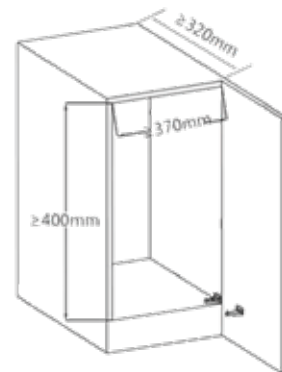

STAINLESS STEEL DUSTBIN 14 LITER

Description	Cabinet Size (mm)	Product Size (mm) (W x D x H)	Material	Finish	Packing	Price (RM)
AK-14B	400	275 x 335 x 350 (14 Litre)	S/Steel & PVC	Chrome	1set/ctn	200

BOTTOM SINK SIDE PULL OUT BASKET

Item Code	Cabinet Size (mm)	Product Size (mm) W x D x H	Material	Price (RM)
AR250-SC	250	465 x 185 x 450	Alum + Glass	375

BOTTOM SINK BASKET

Item Code	Cabinet Size (mm)	Product Size (mm) W x D x H	Material	Price (RM)
AR450-LB	450	300 x 165 x 520	Alum + Glass	365