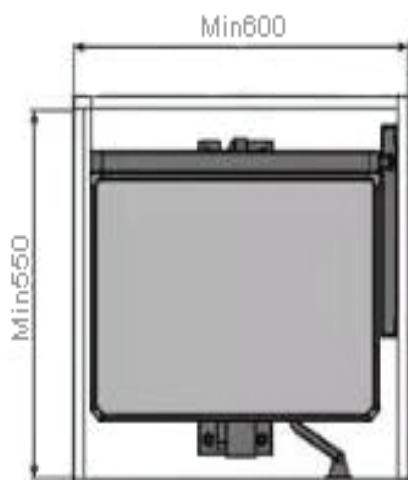

ALUM + GLASS FLEXI SHELF TALL LARDER

Description	Cabinet Size (mm)	Product Size (mm) (W x D x H)	Layer (Basket)	Material	Finish	Packing	Price (RM)
AG600-5TK	600	564 x 530 x (1730-2030)	5 layers	Alum + Tempered Glass	Nano Coat	1set/3ctns	2980