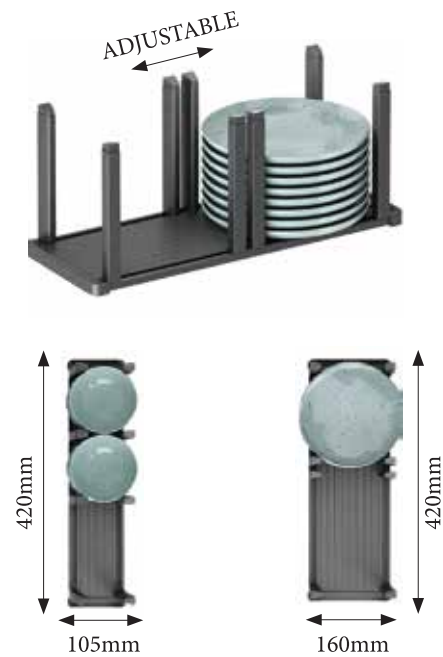

PLATES AND BOWLS RACK

Description	Product Size (mm) (W x D x H)	Material	Finish	Packing	Price (RM)
VG42118-CW	118 x 420 x 58	Aluminium	Nano Coat	1 pc/box	125
VG42158-CP	158 x 420 x 58	Aluminium	Nano Coat	1 pc/box	135