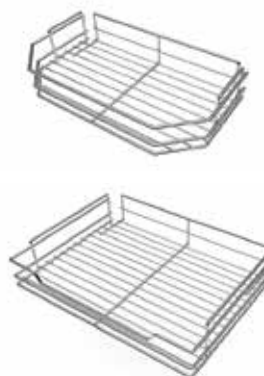

TANDEM TALL UNIT BASKET

Description	Cabinet Size (mm)	Product Size (mm) (W x D x H)	Layer (Basket)	Material	Finish	Packing	Price (RM)
AB300-S/C	450	414 x 500 x 1750	6 layers	Steel	Chrome	1set/2ctns	1200