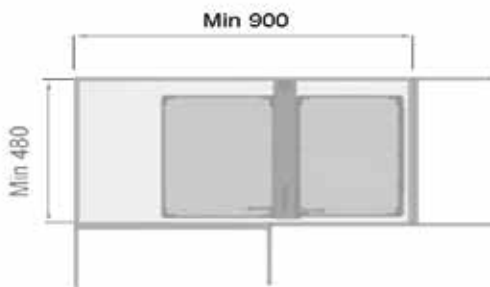

ALUM + GLASS MAGIC CORNER

Description	Cabinet Size (mm)	Product Size (mm) W x D x H	Material	Finish	Packing	Price (RM)
AG900/02	800-900	600 x 460 x 595	Alum + Tempered Glass	Nano Coat	1set/2ctns	1250