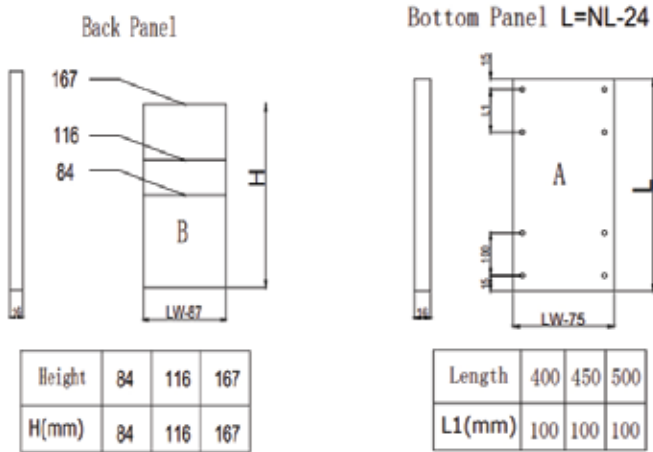

AD SERIES

FEATURES

Heavy load
bearing capacity,
smooth and soft
close.

KB=Outer Width Of Cabinet
 LW=Inner Width Of Cabinet
 NL=Nominal Length

AIMBOX STANDARD DRAWER

Description	Basic Length (mm)	Basic Width (mm)	Load Capacity (kg)	Min Height (mm)	Packing	Price (RM)
AD084-300	300	-	40	110	6 sets/ctn	153
AD084-350	350	-	40	110	6 sets/ctn	153
AD084-400	400	-	40	110	6 sets/ctn	153
AD084-450	450	-	40	110	6 sets/ctn	153
AD084-500	500	-	40	110	6 sets/ctn	153

AIMBOX INNER STANDARD DRAWER

Description	Basic Length (mm)	Load Capacity (kg)	Min Height (mm)	Price (RM)
AD084-FFB	-	-	110	50

AIMBOX INNER HIGH DRAWER

Description	Basic Length (mm)	Load Capacity (kg)	Min Height (mm)	Price (RM)
AD116-FFB	-	-	150	64