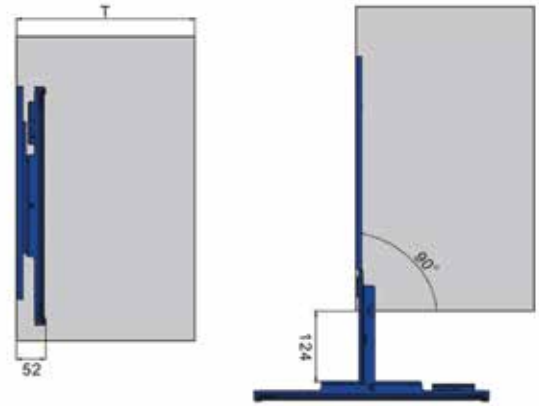

ROTATING PULL OUT DRESSING MIRROR

Description	Cabinet Size (mm)	Product Size (mm) H x D	Material	Color	Packing	Price (RM)
AW2230	≥350	1200 x 350	Aluminium	Modern Grey	1set/ctn	390