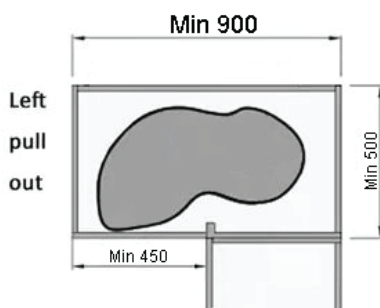

Soft Closing

ALUM + GLASS MAGIC CORNER

Description	Cabinet Size (mm)	Product Size (mm) W x D x H	Material	Finish	Packing	Price (RM)
AG900/02	800-900	600 x 460 x 595	Alum + Tempered Glass	Nano Coat	1set/2ctns	1250

Soft Closing

SWING CORNER BASKET

Description	Cabinet Size (mm)	Product Size (mm) W x D x H	Material	Finish	Packing	Price (RM)
AG182L	900	815 x 390 x 600-750	Steel/Wood	Nano Coat	1set/ctn	610
AG182R	900	815 x 390 x 600-750	Steel/Wood	Nano Coat	1set/ctn	610