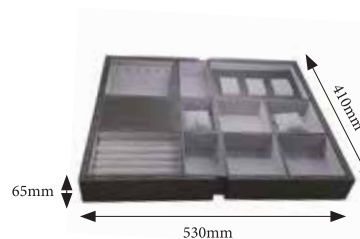

WARDROBE LIFT

Description	Cabinet Size (mm)	Product Size (mm) W x D x H	Material	Color	Packing	Price (RM)
AW2150	700-900	600-830 x 140 x 820	Aluminium	Modern Grey	1set/ctn	320