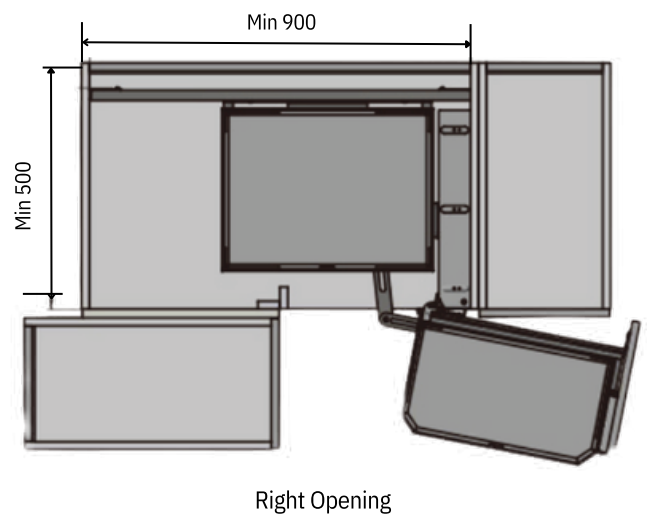

Soft Closing

ALUM + GLASS MAGIC CORNER

Description	Cabinet Size (mm)	Product Size (mm) (W x D x H)	Material	Finish	Packing	Price (RM)
AG900/01	800-900	650 x 520 x 580	Alum + Tempered Glass	Nano Coat	1set/ctn	1250