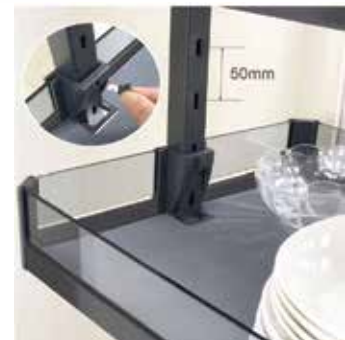

ALUM + GLASS TALL LARDER PULL OUT BASKET

Description	Cabinet Size (mm)	Product Size (mm) W x D x H	Layer (Basket)	Material	Finish	Packing	Price (RM)
AG300-5GS	300	264 x 530 x (1585-1885)	5 layers	Alum + Tempered Glass	Nano Coat	1set/2ctns	1590
AG400-5GS	400	364 x 530 x (1585-1885)	5 layers	Alum + Tempered Glass	Nano Coat	1set/2ctns	1780