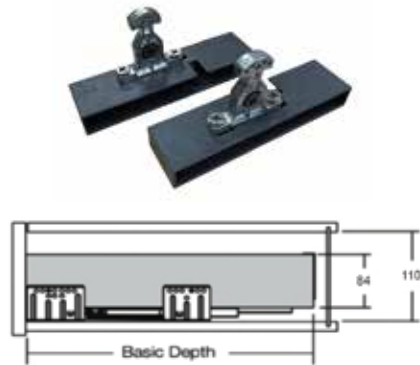

AD SERIES

FEATURES

Heavy load
bearing capacity,
smooth and soft
close.

KB=Outer Width Of Cabinet
 LW=Inner Width Of Cabinet
 NL=Nominal Length

AIMBOX STANDARD DRAWER

Description	Basic Length (mm)	Basic Width (mm)	Load Capacity (kg)	Min Height (mm)	Packing	Price (RM)
AD084-300	300	-	40	110	6 sets/ctn	153
AD084-350	350	-	40	110	6 sets/ctn	153
AD084-400	400	-	40	110	6 sets/ctn	153
AD084-450	450	-	40	110	6 sets/ctn	153
AD084-500	500	-	40	110	6 sets/ctn	153

AIMBOX INNER STANDARD DRAWER

Description	Basic Length (mm)	Load Capacity (kg)	Min Height (mm)	Price (RM)
AD084-FFB	-	-	110	50

AIMBOX INNER HIGH DRAWER

Description	Basic Length (mm)	Load Capacity (kg)	Min Height (mm)	Price (RM)
AD116-FFB	-	-	150	64