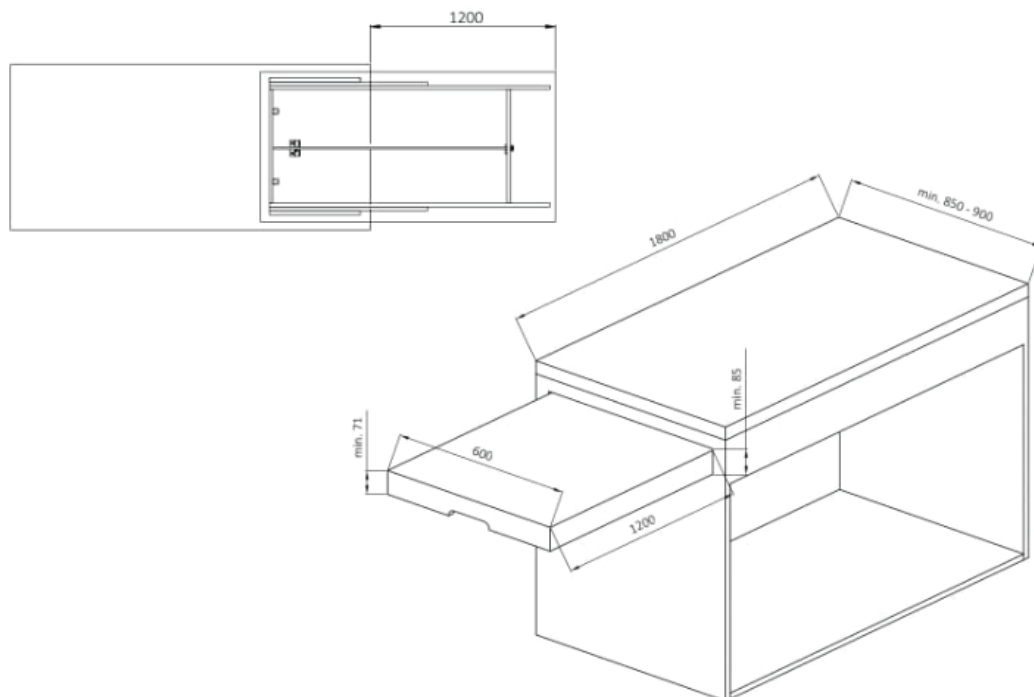

PULL OUT EXTENSION TABLE

Item Code	Cabinet Size (mm)	Cabinet Opening Size (mm)	Internal Height (mm)	Extending Length (mm)	Load Capacity (kg)	Material	Price (RM)
ADG9-1	900 x 1800	500-600 x 120	120	1200	60	Aluminium	1550