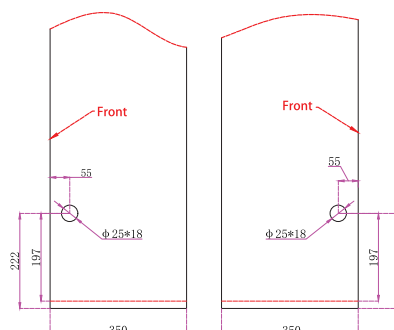

VERTICAL FOLDING BED

Mattress Size Single: 900 x 1900 x 150 (28kg)
Double: 1500 x 1900 x 150 (37kg)

Item Code	Description	Cabinet Size (Internal)	Price (RM)
AW0919BS	Vertical Single Upturned Bed with Slats	970 x 1930 x 350mm	2400
AW1519BS	Vertical Double Upturned Bed with Slats	1570 x 1930 x 350mm	2700