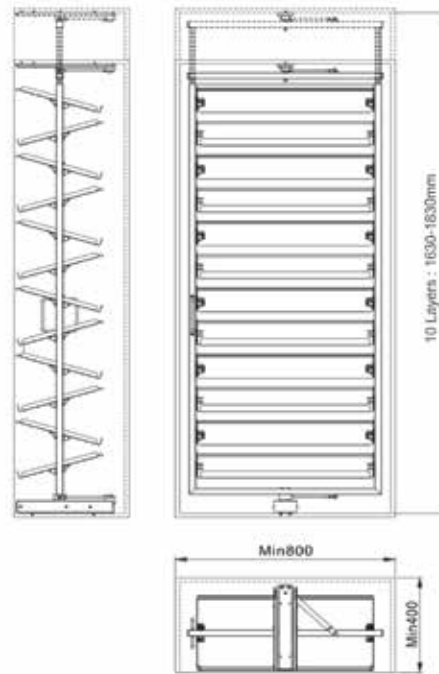

360 DEGREE 10 LEVEL ROTATING SHOE RACK

Description	Cabinet Size (mm)	Product Size (mm) D x W x H	Material	Color	Packing	Price (RM)
AW21208	≥800	360 x 700 x 1615-1685	Aluminium	Modern Grey	1 set/4ctn	1680