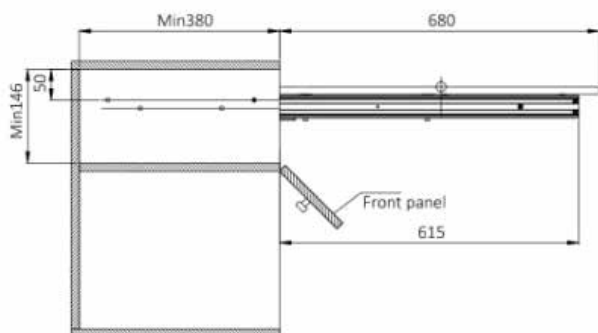

AIMBOX FRONT PANEL

Description	Product Size L x H (mm)	Finish	Packing	Price (RM)
AD1200FP	1200 x 105	Powder Coat	20 pcs/ctn	240

AIMBOX SQUARE RAILING

Description	Basic Length (mm)	Basic Width (mm)	Load Capacity (kg)	Min Height (mm)	Price (RM)
AD400-SQR	400	-	-	-	55
AD450-SQR	450	-	-	-	55
AD500-SQR	500	-	-	-	55

- Width: 400-600mm recommended
- Height: 750mm recommended
- Length: 1200mm recommended
- Thickness: ≥ 18 mm
- Roller Height: 53mm

TABLE TOP SWIVEL FITTING

Item Code	Description	Price (RM)
ADTT01	Table Top Swivel Fitting	500

This economic space-saving consists in a pull out peninsula tabletop stored in a space normally used for a drawer. The table pulls out instantly by simply opening the hinged front of the drawer space. This can be installed in a cabinet with depth minimum 300mm. There are no legs, this allows free access to the sitting around the floor. This system guarantee a maximum opening of (approx 680mm).