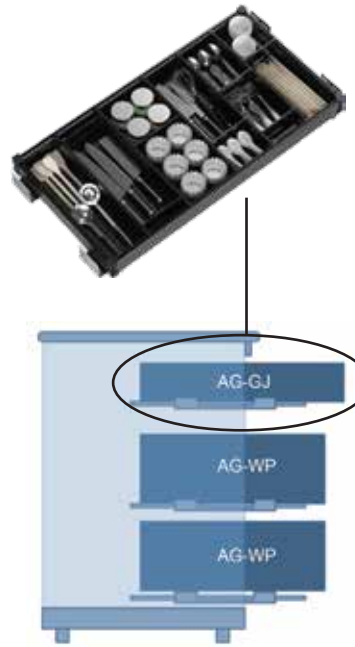

ALUM PULL OUT CUTLERY TRAY

Description	Cabinet Size (mm)	Product Size (mm) (W x D x H)	Material	Finish	Packing	Price (RM)
AG600-GJ	600	564 x 440 x 95	Aluminium	Nano Coat	1set/ctn	480
AG800-GJ	800	764 x 440 x 95	Aluminium	Nano Coat	1set/ctn	510
AG900-GJ	900	864 x 440 x 95	Aluminium	Nano Coat	1set/ctn	540

ALUM + GLASS 4 SIDES SINK BOTTOM BASKET

Description	Cabinet Size (mm)	Product Size (mm) (W x D x H)	Material	Finish	Packing	Price (RM)
AG900-SC	900	864 x 440 x 155	Alum + Tempered Glass	Nano Coat	2sets/ctn	670/pcs