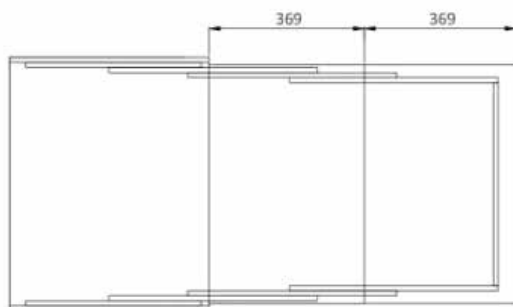

PULL OUT EXTENSION TABLE

Item Code	Cabinet Internal Depth (mm)	Cabinet Size (mm)	Internal Height (mm)	Extending Length (mm)	Load Capacity (kg)	Material	Price (RM)
ADG3540	550	1200	178	750	40	Aluminium	780