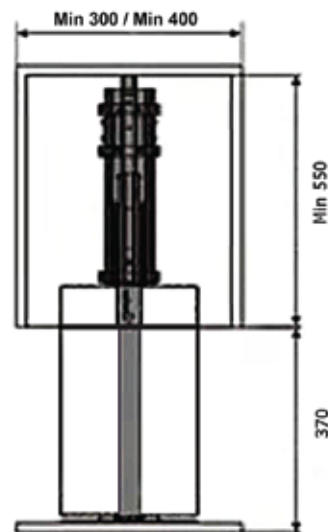

ALUM + GLASS TALL LARDER PULL OUT BASKET

Description	Cabinet Size (mm)	Product Size (mm) W x D x H	Layer (Basket)	Material	Finish	Packing	Price (RM)
AG300-5GS	300	264 x 530 x (1585-1885)	5 layers	Alum + Tempered Glass	Nano Coat	1set/2ctns	1590
AG400-5GS	400	364 x 530 x (1585-1885)	5 layers	Alum + Tempered Glass	Nano Coat	1set/2ctns	1780