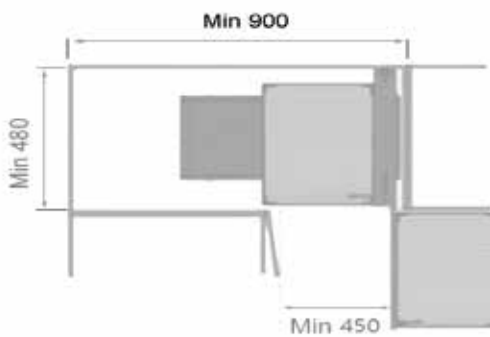

ALUM + GLASS MAGIC CORNER

Description	Cabinet Size (mm)	Product Size (mm) W x D x H	Material	Finish	Packing	Price (RM)
AG900/02	800-900	600 x 460 x 595	Alum + Tempered Glass	Nano Coat	1set/2ctns	1250