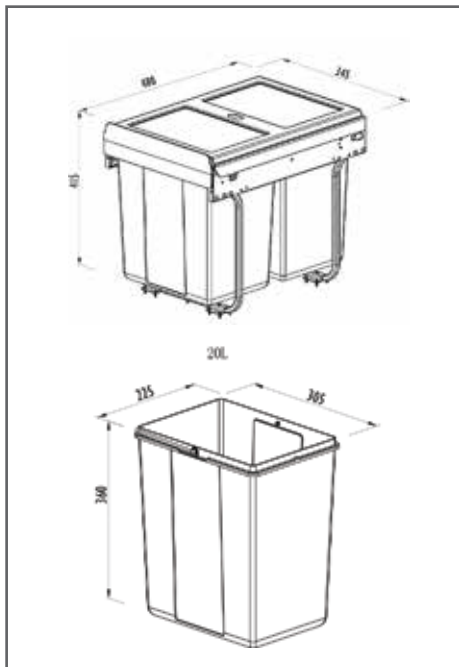

BOTTOM MOUNTED BIN WITH SOFT CLOSING SLIDE

Description	Cabinet Size (mm)	Product Size (mm) (W x D x H)	Material	Colour	Packing	Price (RM)
AK-18B	400 (20L x 2)	345 x 480 x 415	ABS	Dark Grey	1set/ctn	450
AK-18B-Bracket	-	-	Metal	Dark Grey	1set/bag	50