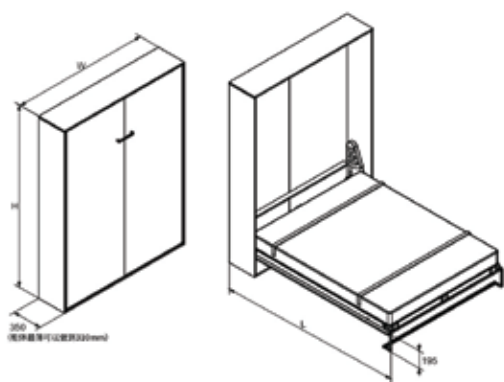

360 DEGREE 10 LEVEL ROTATING SHOE RACK

Description	Cabinet Size (mm)	Product Size (mm) D x W x H	Material	Color	Packing	Price (RM)
AW21208	≥800	360 x 700 x 1615-1685	Aluminium	Modern Grey	1 set/4ctn	1680

3 LAYER OF ROTATING BASKET

Description	Cabinet Size (mm)	Product Size (mm) D x W x H	Material	Color	Packing	Price (RM)
AW21209	≥800	720 x 720 x 1900-2100	Aluminium	Modern Grey	1set/2ctn	1460

Perfect for small-spaced living or an office/guest room combo, the humble Murphy bed is an innovative piece of furniture designed to fold up into a wall. On the positive side, when you're not sleeping in the bed, you can tuck it away to give yourself more floor space.

	Single	Double
L	2070 mm	2070 mm
W	1020 mm	1620 mm
W1	970 mm	1570 mm
H	1930 mm	1930 mm
H1	1980 mm	1980 mm

VERTICAL FOLDING BED

Mattress Size Single: 900 x 1900 x 150 (28kg)
 Double: 1500 x 1900 x 150 (37kg)