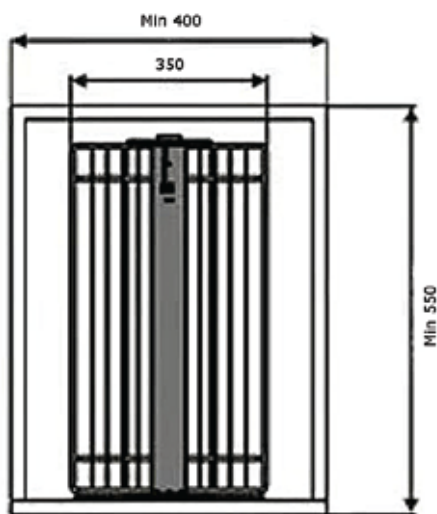

TALL LARDER PULL OUT BASKET

Description	Cabinet Size (mm)	Product Size (mm) (W x D x H)	Layer (Basket)	Material	Finish	Packing	Price (RM)
AB301-S/C	400	350 x 480 x (1650-1950)	6 layers	Steel	Chrome	1set/3ctns	1340