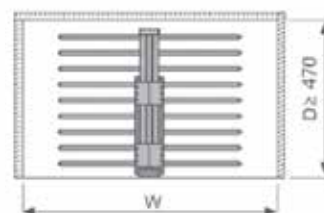

SIDE MOUNTED TROUSERS RACK

Description	Cabinet Size (mm)	Product Size (mm) W x D x H	Material	Color	Packing	Price (RM)
AW2101L	≥500	350 x 455 x115	Aluminium	Modern Grey	1set/ctn	290
AW2101R	≥500	350 x 455 x115	Aluminium	Modern Grey	1set/ctn	290

TOP MOUNTED PANTS RACK WITH TWO-ROW

Description	Cabinet Size (mm)	Product Size (mm) W x D x H	Material	Color	Packing	Price (RM)
AW2102	≥700	630 x 455 x 115	Aluminium	Modern Grey	1set/ctn	400