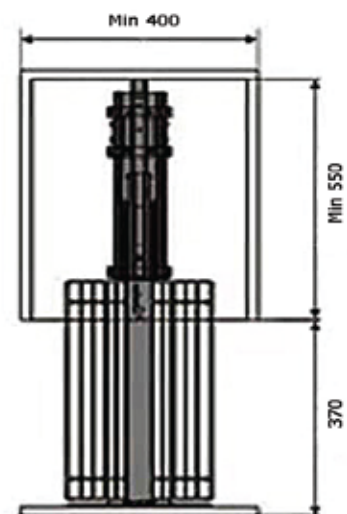

TALL LARDER PULL OUT BASKET

Description	Cabinet Size (mm)	Product Size (mm) (W x D x H)	Layer (Basket)	Material	Finish	Packing	Price (RM)
AB301-S/C	400	350 x 480 x (1650-1950)	6 layers	Steel	Chrome	1set/3ctns	1340