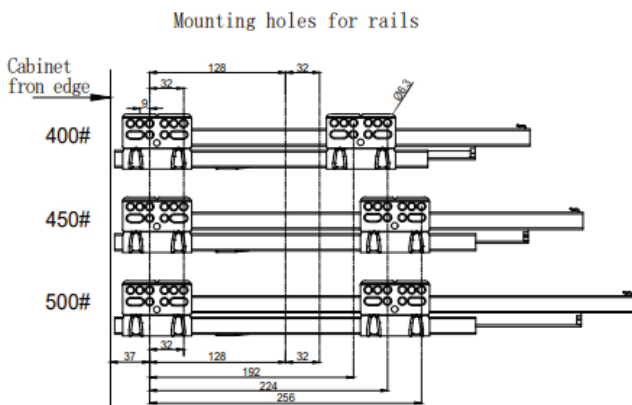

AD SERIES

FEATURES

Heavy load
bearing capacity,
smooth and soft
close.

KB=Outer Width Of Cabinet
 LW=Inner Width Of Cabinet
 NL=Nominal Length

AIMBOX STANDARD DRAWER

Description	Basic Length (mm)	Basic Width (mm)	Load Capacity (kg)	Min Height (mm)	Packing	Price (RM)
AD084-300	300	-	40	110	6 sets/ctn	153
AD084-350	350	-	40	110	6 sets/ctn	153
AD084-400	400	-	40	110	6 sets/ctn	153
AD084-450	450	-	40	110	6 sets/ctn	153
AD084-500	500	-	40	110	6 sets/ctn	153