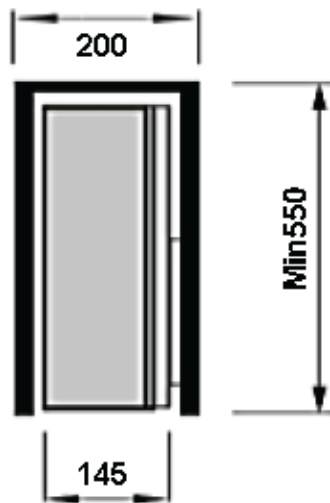

Soft Closing

SWING CORNER BASKET

Description	Cabinet Size (mm)	Product Size (mm) W x D x H	Material	Finish	Packing	Price (RM)
AG182L	900	815 x 390 x 600-750	Steel/Wood	Nano Coat	1set/ctn	610
AG182R	900	815 x 390 x 600-750	Steel/Wood	Nano Coat	1set/ctn	610

Soft Closing

ALUM + GLASS MAGIC CORNER

Description	Cabinet Size (mm)	Product Size (mm) (W x D x H)	Material	Finish	Packing	Price (RM)
AG900/01	800-900	650 x 520 x 580	Alum + Tempered Glass	Nano Coat	1set/ctn	1250

Soft Closing

ALUM + GLASS SIDE MOUNT TALL UNIT SPACE RACK

Description	Cabinet Size (mm)	Product Size (mm) (W x D x H)	Material	Finish	Packing	Price (RM)
AG200-6GSC	200	145 x 470 x 1740	Alum + Tempered Glass	Nano Coat	1set/2ctns	920

ALUM + GLASS TALL LARDER PULL OUT BASKET

Description	Cabinet Size (mm)	Product Size (mm) W x D x H	Layer (Basket)	Material	Finish	Packing	Price (RM)
AG300-5GS	300	264 x 530 x (1585-1885)	5 layers	Alum + Tempered Glass	Nano Coat	1set/2ctns	1590
AG400-5GS	400	364 x 530 x (1585-1885)	5 layers	Alum + Tempered Glass	Nano Coat	1set/2ctns	1780