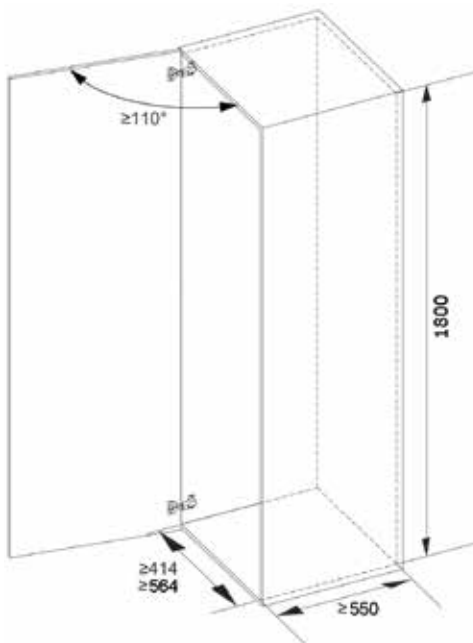

ALUM + GLASS TANDEM TALL UNIT BASKET

Description	Cabinet Size (mm)	Product Size (mm) W x D x H	Layer (Basket)	Material	Finish	Packing	Price (RM)
AG302-450	450	414 x 500 x 1750	6 layers	Alum + Tempered Glass	Nano Coat	1set/2ctns	1680
AG302-600	600	564 x 500 x 1750	6 layers	Alum + Tempered Glass	Nano Coat	1set/2ctns	1880