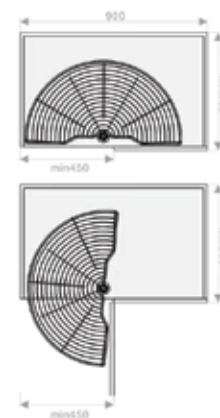

180° SWIVEL BASKET WITH POLE

Description	Cabinet Size (mm)	Product Size (mm) (W x D x H)	Material	Finish	Packing	Price (RM)
AK180/01	800	730 x 425 x (587-710)	Steel	Chrome	1set/ctn	345