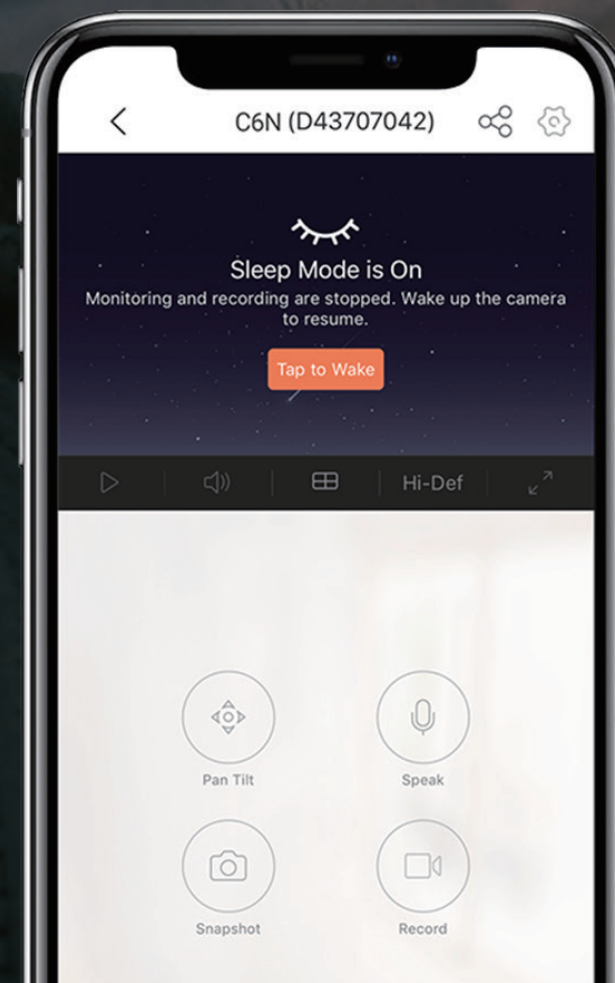

Two-Way Talk

View from Anywhere

Wi-Fi 2.4 GHz

MicroSD Slot
(up to 256 GB)

Records every corner in 2K resolution.

This powerful camera records images in 2K resolution, rendering crisp details even in 4x digital zoom, so you see everything clearly in live video and playback.

Smart tracking.

When it detects a moving object, the C6N is smart enough to automatically track its motion while alerting you with an image in real-time.

Communication, anytime.

Talk to your loved ones and deter unwelcome strangers – all by using the C6N's two-way communication feature. Using the EZVIZ App on your mobile device, you can easily and conveniently enjoy communication wherever you might be.

See further in the dark.

Enjoy round-the-clock protection with the C6N camera. Using powerful Infrared LED lights, it lets you see up to 10 meters (33 feet) in dim light.

We protect your data and privacy.

Protecting your data and privacy is our highest priority. Data transmission between the camera and the EZVIZ Cloud is encrypted from end to end. Only you have the keys to decrypt your data. To get an extra layer of privacy protection, you can always enable the camera's sleep mode on the EZVIZ App.