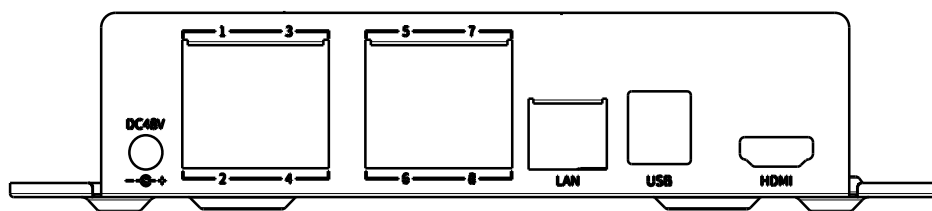

Physical Interfaces

DISTRIBUTED BY

Tiandy Technologies Co.,Ltd.

Email: sales@tiandy.com Tel: +86-22-58596178
Website: en.tiandy.com Fax: +86-22-58596048