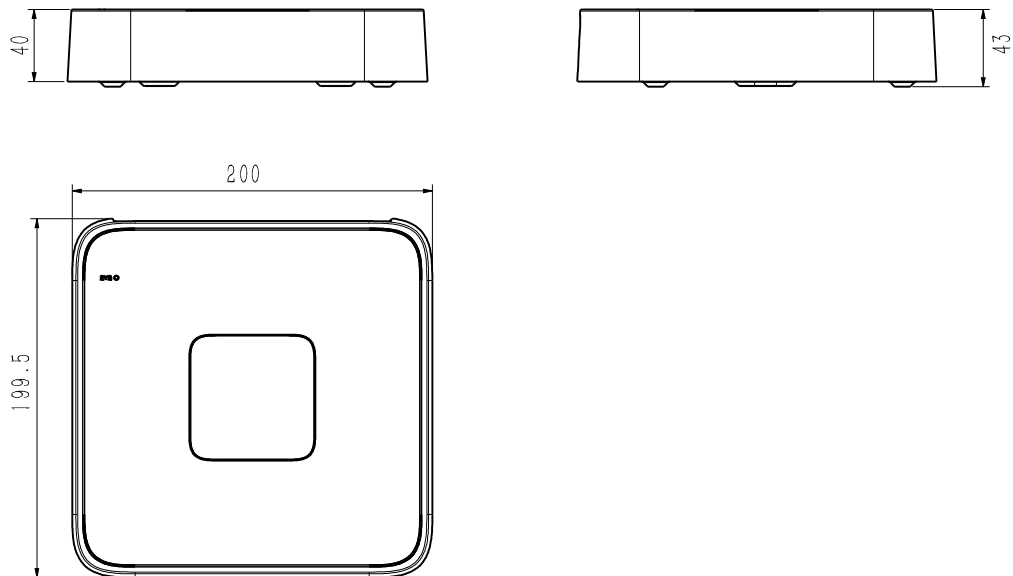

Tiandy

DIMENSIONS (Unit: mm)