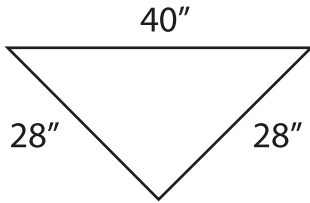

CHEF HAT

BANDANA

Polyester Cotton
(Order to make)

CH-BD-BK01
Black