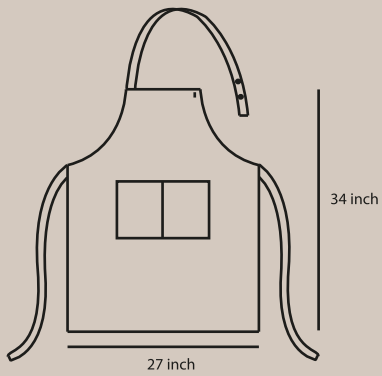

FULL APRON (Large)

Polyester Cotton Twill

Size: 27"(W) x 34"(H)

FA-L-WH01
White