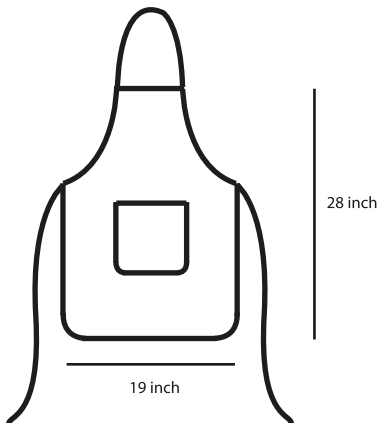

FULL APRON (Small)

100% Polyester

Size: 19"W x 28"H

FA-SP-BK11
Black