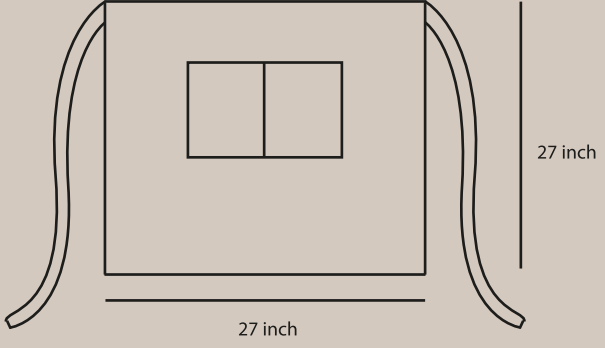

HALF APRON (Large)

Polyester Cotton Twill

Size: 27"W x 27"H

HA-L-WH01
White