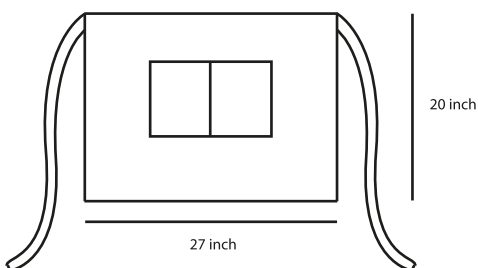

HALF APRON (Medium)

100% Polyester

27"W x 20"H

Order to make

HA-MP-BK01
Black