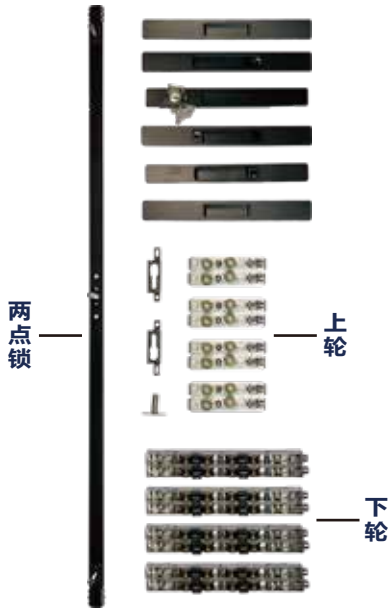

60 Sliding Door 60中窄推拉门

Available Specifications: Two-track two-panel, two-track four-panel, three-track three-panel, three-track six-panel all-glass, three-track two-glass one-mesh, three-track four-glass two-meshes, Single all-mesh, Two-track all-mesh