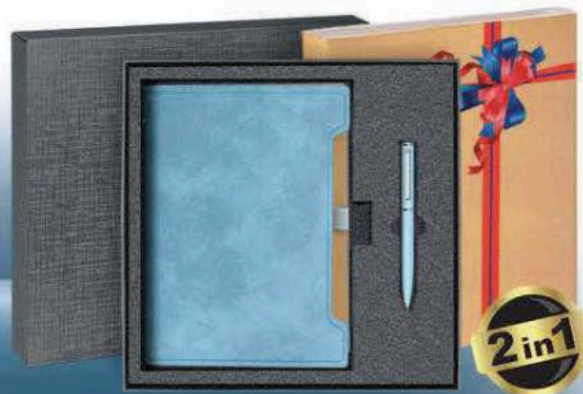

BOX 1137

Box 11	Gift Box ●
NB 5082	Batik Notebook ●●●●●●●●●●
PP 1990	Plastic Pen ●●●●●●●●●●

OEM Sets **2 in 1**

* Mix & Match : Choose from any of our available products

BOX 1237

Box 12	Gift Box ●
NB 259	PU Organizer with Calendar ●●●●●
MP 10406-R	Metal Pen ●●●●●