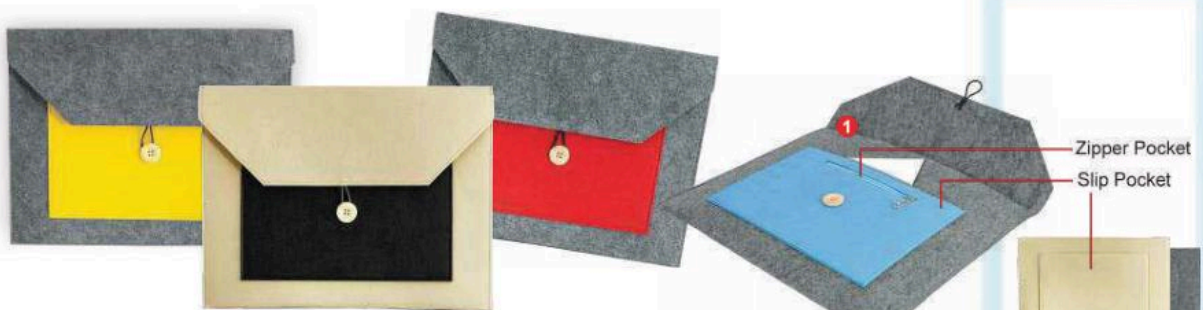

FELT 0720 Felt Shopping Bag

Colour : Black / Grey / Beige / Brown
Material : Felt

Size : 30cm(H) x 40cm(L) x 12cm(W)
Weight : 230 gm±/pc

Printing Methods :

FELT 0627 Premium Felt Document Folder

Colour : Yellow+Grey / Black+Beige / Red+Grey / Blue+Grey
Material : Felt