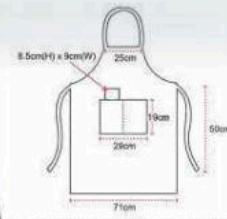

APRON-12 Apron

Colour : Beige / Black / Maroon / Navy Blue

Material : 100% Polyester
Size : 78cm(H) x 68cm(L)
Weight : 269 gm±/pc

Printing Methods

Customizable fit with adjustable webbing neck strap