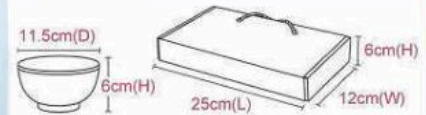

CM 436 ~ 2 Bowl

Artisan Ceramic Bowl Gift Set

Colour : Random
Size : **Bowl** ~ 6cm(H) x 11.5cm (Diameter)
          : **Box** ~ 6cm(H) x 25cm(L) x 12cm(W)
Weight : 480gm±/pc
Packaging : Box

Printing Methods:

Design & colour are randomly assorted