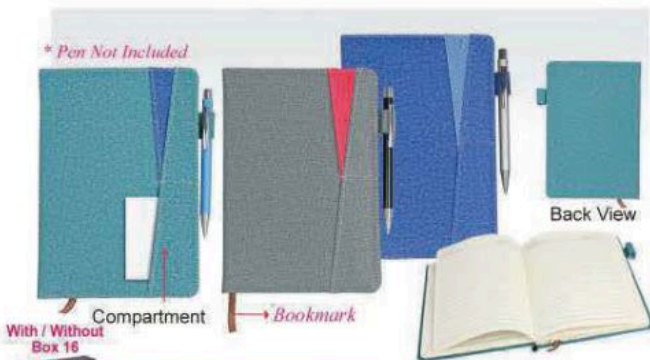

With / Without Box 16

Compartment

Bookmark

Back View

NB 637 PU Notebook

Colour : Turquoise / Grey / Blue
Size : 21cm(H) x 14.5cm(L)
Weight : 315 gm±/pc

Printing Methods : SILKSCREEN METAL PLATE FULL COLOUR UP TO 16 COLOURS