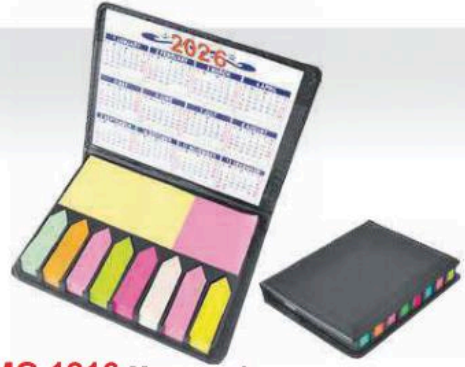

MEMO 1216 Memopad

Colour : Black
Size : 13.5cm(L) x 11cm(W)
Weight : 175 gm±/pc (c/w box)

Printing Methods : SILKSCREEN