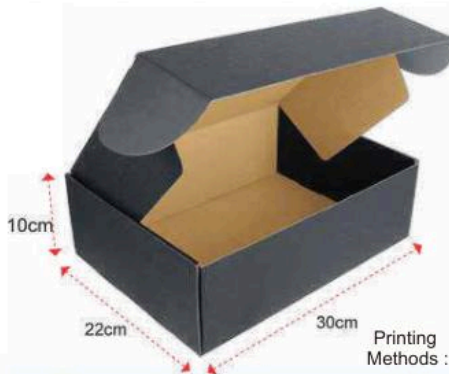

Gift Box

Simple steps to complete
Steps to fold the Box

Match the ribbon of your choice

*Ribbon fits only this box design

RIBBON-1

Colour: Red / Gold / R.Blue / White

BOX 205 Hard Cover Gift Box

Colour : Black / White
Material : 1600gsm Cardboard
Size : 12cm(H) x 33cm(L) x 26cm(W)
Weight : 700 gm

Printing Methods :

10 13 16 20 21 23

SPP Shredded Paper

Colour : Green (No.10) / Black (No. 13) / Beige (No.16) / Pink (No.20) / Yellow (No.21) / Blue (No.23)
Weight : 50 gm±/pack

Box 201 Gift Box

Colour : Black
Size : 10cm(H) x 30cm(L) x 22cm(W)
Weight : 214 gm±/pc

Printing Methods :

Box 202 Gift Box

Colour : Black
Size : 10cm(H) x 25cm(L) x 25cm(W)
Weight : 222 gm±/pc

Printing Methods :

Box 203 Gift Box

Colour : Black
Size : 7cm(H) x 26cm(L) x 20cm(W)
Weight : 153 gm±/pc

Printing Methods :

BOX 217

Gift Box with PVC Cover

Colour : Black / Silver
Material : ECO Paper + PVC
Size : 10cm(H) x 30cm(L) x 22cm(W)
Weight : 240 gm±/pc

Printing Methods :