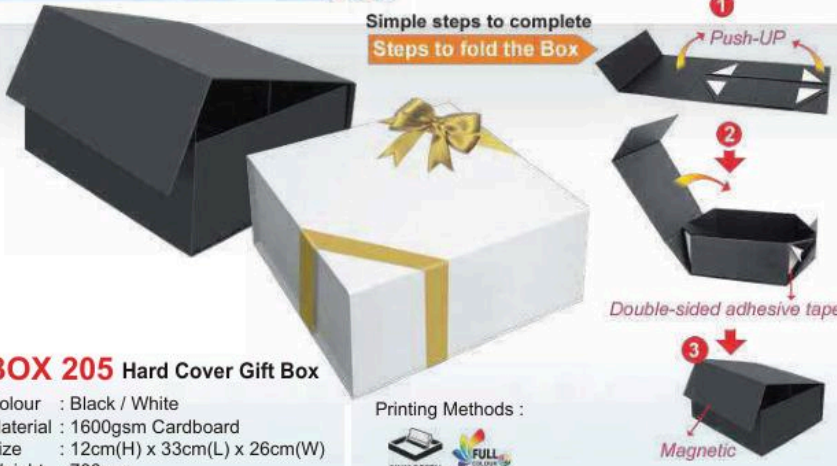

Printing Methods :

BOX 206-1 2 in 1 Gift Box

Colour : Black
 Size : 24cm(H) x 19.5cm(L) x 2.5cm(W)
 Weight : 132 gm±/pc

Printing Methods :

Gift Box

Simple steps to complete
Steps to fold the Box

Match the ribbon of your choice