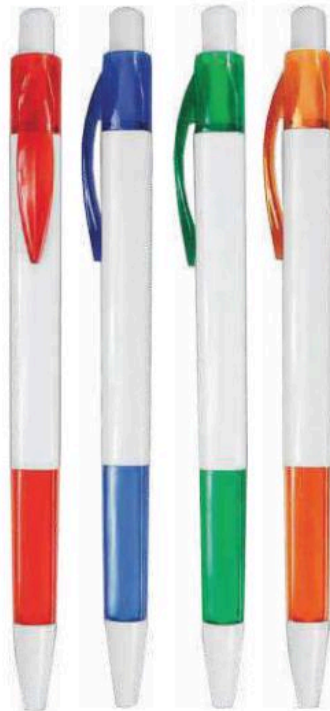

PP 797 Wt: 8 gm±/pc
Red / Blue / Green / Orange