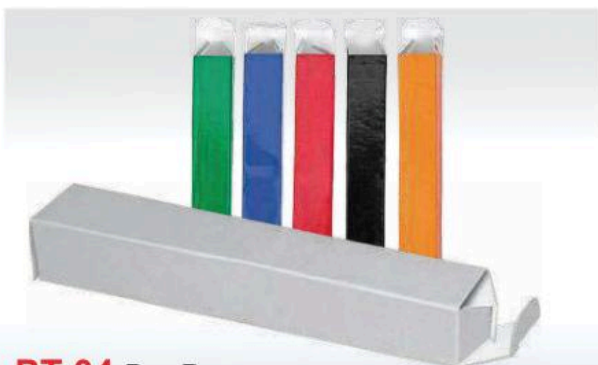

PT 04 Pen Box

Weight : 6 gm±/pc
Size : 2cm(H) x 16cm(L) x 3cm(W)
Colour : Grey / Green / Blue / Red / Black / Orange

Printing Methods :