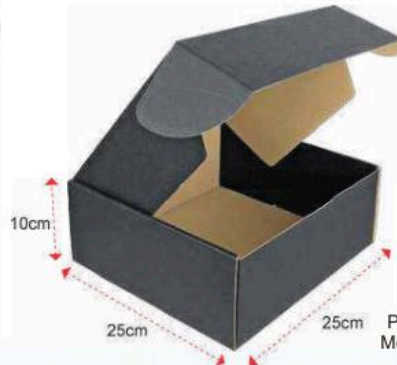

Box 201 Gift Box

Colour : Black
Size : 10cm(H) x 30cm(L) x 22cm(W)
Weight : 214 gm±/pc

Printing Methods :