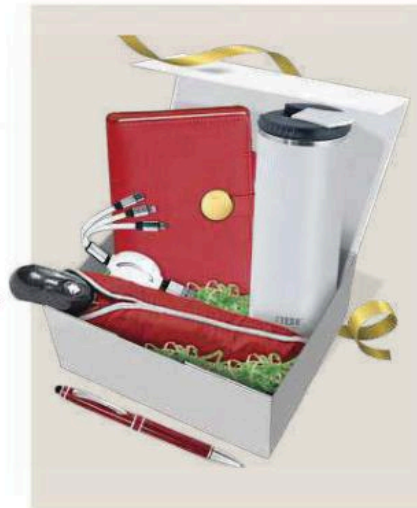

BOX 205-3 Exclusive Gift set

BOX 205 ~ Gift Box
BANK 6213 ~ Power Bank
NB 719 ~ PU Organizer
MP 10406R ~ Metal Pen
U 22 ~ Thumb Drive (Type-C)
CABLE 3104 ~ Retractable Cable
TOL 1587 ~ Multi Purpose Bag
TM 688 ~ Thermo Mug
SPP ~ Shredded Paper