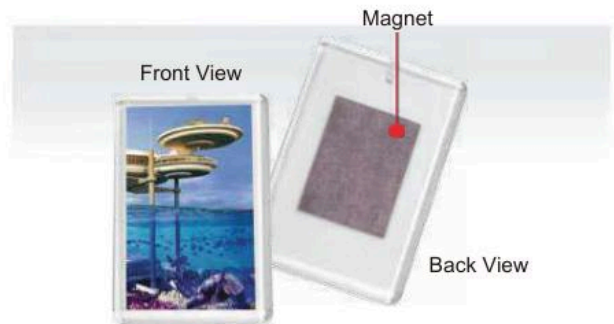

FM 57 Acrylic Fridge Magnet

Size : 7.5cm(H) x 5cm(L)
Weight : 22 gm±/pc

Printing Methods