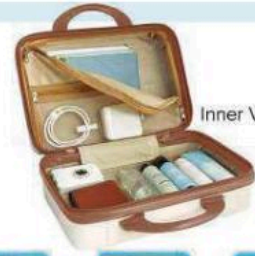

14 inch

-  Perfect for short trips
-  Compact design fits easily into larger luggage
-  Ideal for storing cosmetics, accessories & gadgets

Inner View

Smooth & Secure Zipper

Water-Resistant

Impact-Resistant Shell