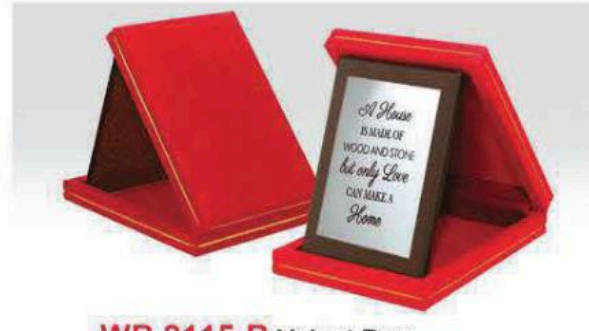

Wooden Box

Remark: *All items supply are without printing.

Size :
(A) 7" x 9"
(B) 6" x 8"
(C) 5" x 7"

Colour : Blue / Red
Printing Methods:

Size :
(A) 7" x 9"
(B) 6" x 8"
(C) 5" x 7"