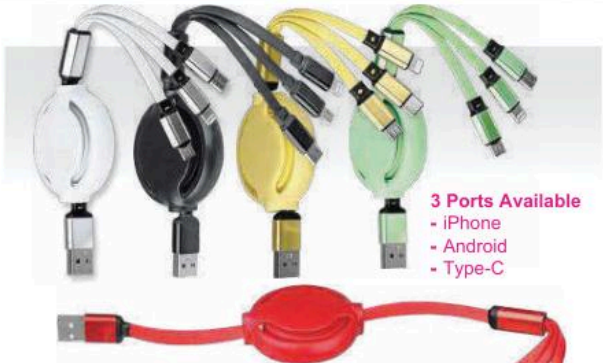

Cable 3100 3 in 1 USB Cable

Colour : White / Black / Yellow / Green / Red
Weight : 51 gm±/pc
Packaging : Box
Printing Methods

1. **3 Ports Available**
2. iPhone
   - Android
   - Type-C