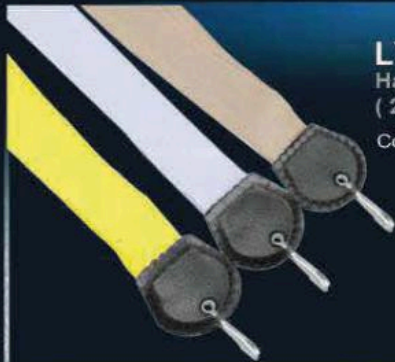

LYM 0200 WSL
Hanging Medal Lanyard
(20mm)
Colour : Yellow / Grey / Brown

Printing Methods : SILKSCREEN