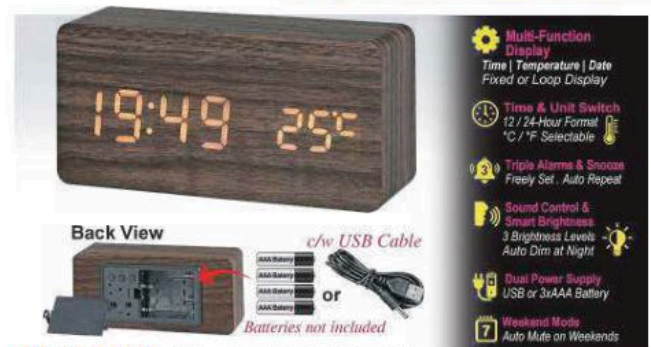

Colour : Light Brown / Dark Brown
 Size : 6.4cm(H) x 6.4cm(L) x 6.4cm(W)
 Weight : 185 gm±/pc
 Packaging : Box

Printing Methods

CLK 3022 Wooden digital Led Alarm Clock

Colour : Brown
 Size : 6.5cm(H) x 10.5cm(L) x 4cm(W)
 Weight : 254 gm±/pc
 Packaging : Box