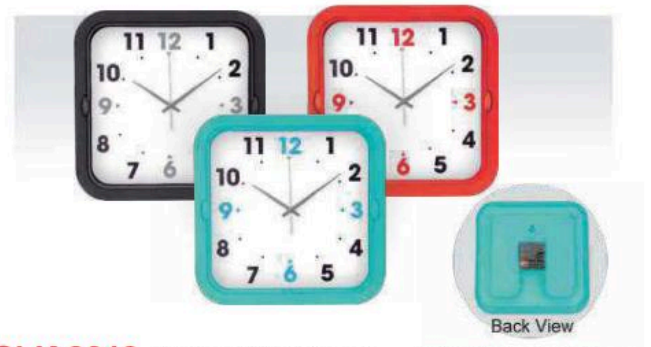

CLK 3019 Square Wall Clock

Colour : Black / Turquoise / Red
Size : 26cm(H) x 26cm(L)
Weight : 250 gm±/pc (c/w box)

Printing Methods

*** NOT included battery