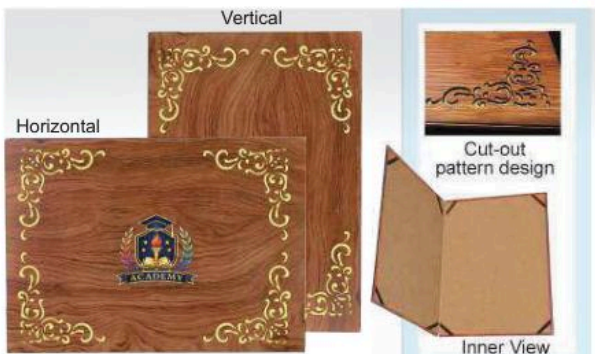

Horizontal

Vertical

Inner View

CH 244 Woodgrain MDF Certificate Folder

Colour : Woodgrain
Size : 31cm(H) x 22cm(L)
Weight : 345 gm±/pc

Printing Methods : SILKSCREEN