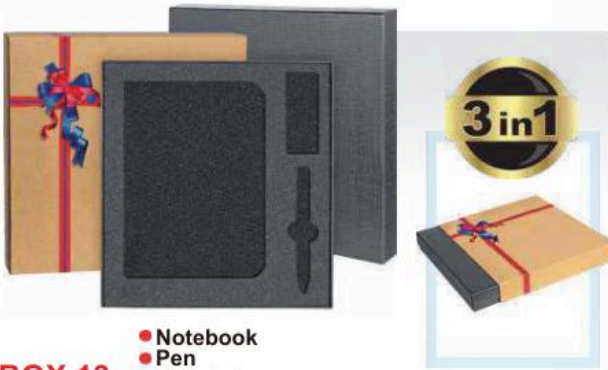

BOX 13

- Notebook
- Pen
- Keychain

Colour : Black
Size : 4cm(H) x 25cm(L) x 27cm(W)

Printing Methods :