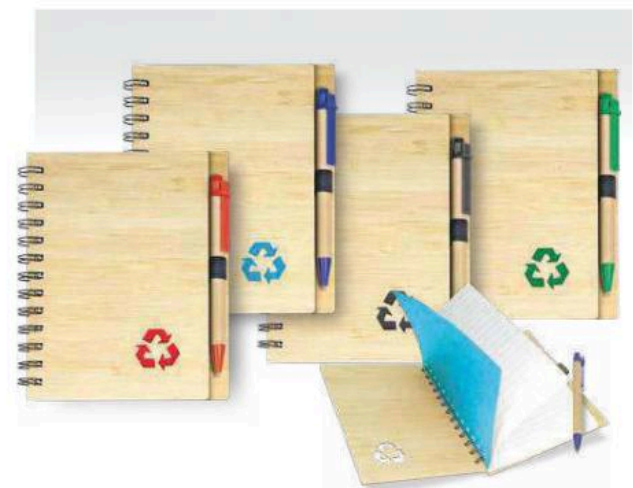

Printing Methods :

NB 7185B Eco Notebook with Pen

Colour : Green / Blue / Red
 Material : Bamboo
 Size : 18cm(H) x 12cm(L)
 Weight : 170 gm±/pc

Printing Methods :

NB 706-B ECO Notebook with Pen

Colour : Red / Blue / Black / Green
 Material : Bamboo
 Size : 18cm(H) x 14cm(L)
 Weight : 187 gm±/pc