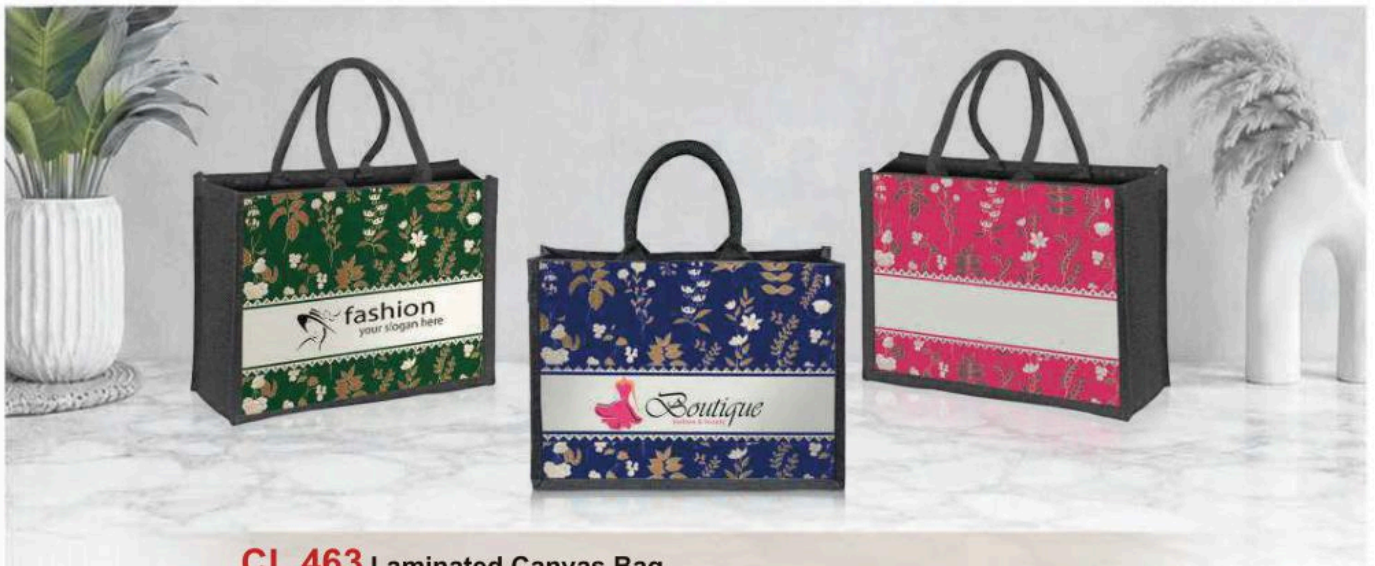

CL 463 Laminated Canvas Bag

Weight : 260 gm±/pc

Colour : Green / Blue / Pink
Size : 32cm(H) x 41cm(L) x 18cm(W)

Printing Methods :