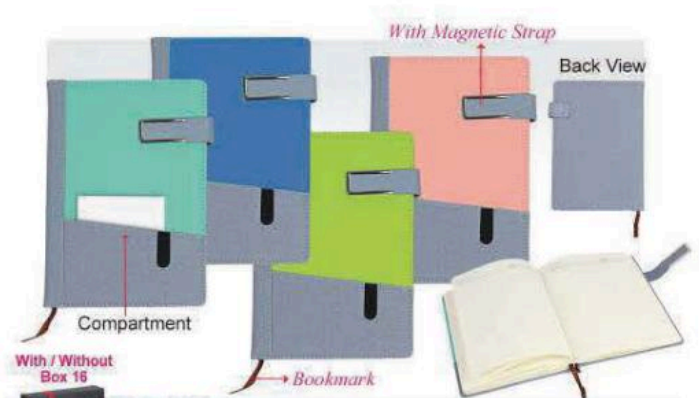

NB 635 PU Notebook

Colour : Turquoise / Blue / Neon Green / Pink
Size : 21cm(H) x 14.5cm(L)
Weight : 325 gm±/pc

Printing Methods :