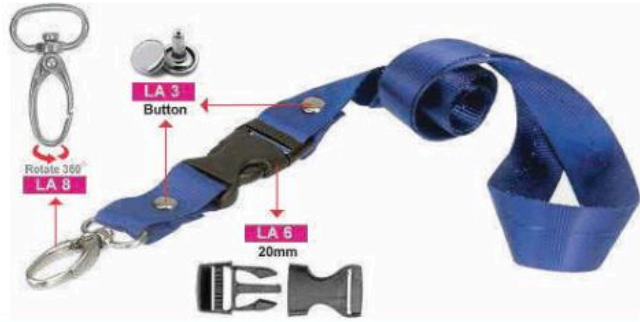

Lanyard

LYB 20 Nylon Lanyard 20mm

Colour : A.Green / Black / N.Blue / R.Blue / Red / Yellow
Weight : 13 gm±/pc

Printing Methods :