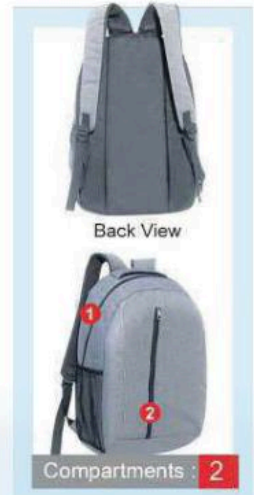

Compartments : 2