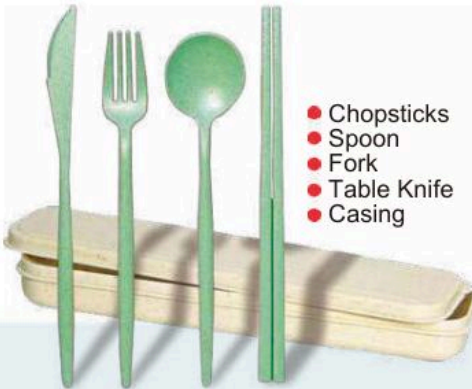

- Chopsticks
- Spoon
- Fork
- Table Knife
- Casing