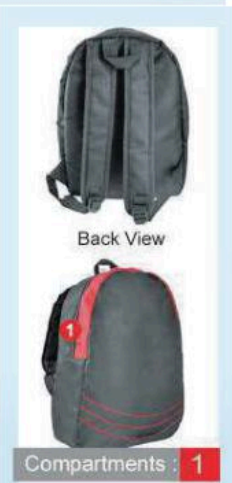

Compartments : **1**