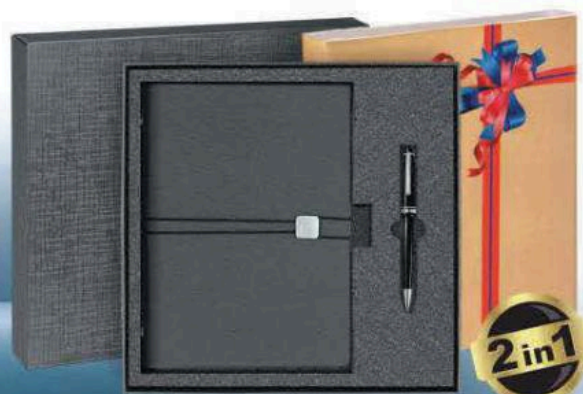

BOX 1244

Box 12	Gift Box ●
NB 714	PU Organizer with Calendar ●●●●●
MP 005-B	Plastic Pen ●●●●●