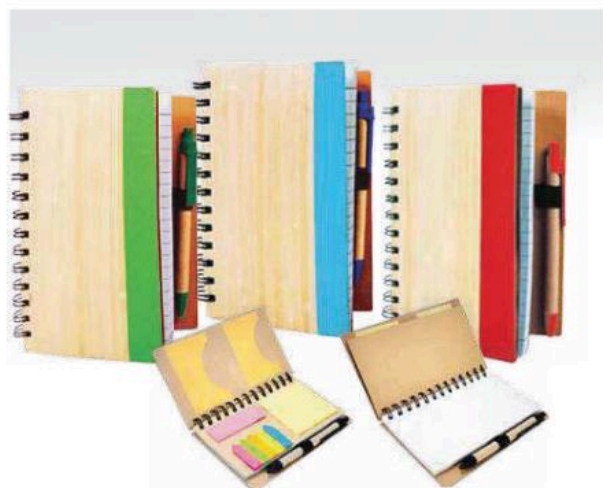

NB 7185B Eco Notebook with Pen

Colour : Green / Blue / Red
Material : Bamboo
Size : 18cm(H) x 12cm(L)
Weight : 170 gm±/pc

Printing Methods :