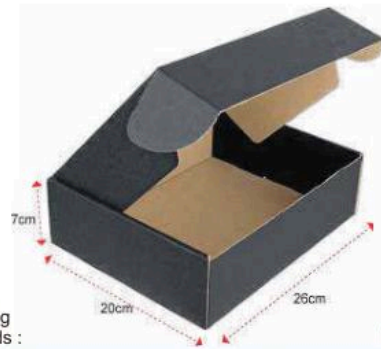

Box 202 Gift Box

Colour : Black
Size : 10cm(H) x 25cm(L) x 25cm(W)
Weight : 222 gm±/pc

Printing Methods :

Box 203 Gift Box

Colour : Black
Size : 7cm(H) x 26cm(L) x 20cm(W)
Weight : 153 gm±/pc

Printing Methods :