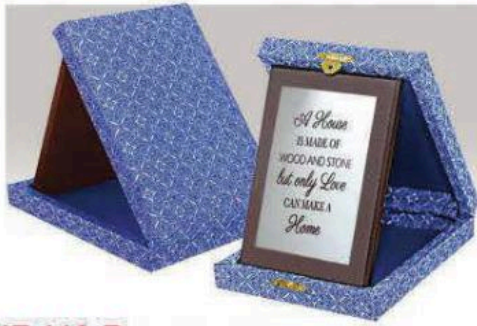

Remark: *All items supply are without printing.