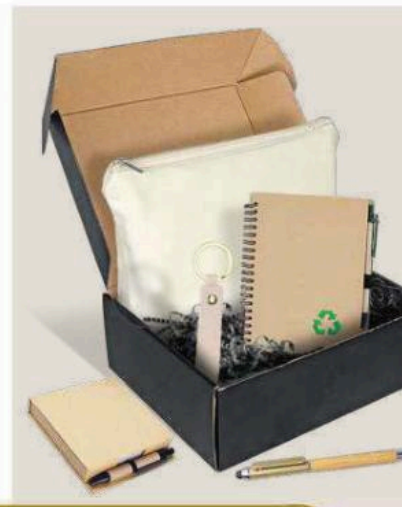

GI 203-39

Gift set

- **BOX 203** ~ Gift Box
- **EME 3128**
  ~ Eco Memopad with Pen
- **ENB 1258**
  ~ Eco Notebook with Pen
- **LKC 26**
  ~ PU Keychain
- **PPS 5920**
  ~ Aluminium Styler Pen
- **CAN 0350**
  ~ Canvas Pencil case
- **SPP**
  ~ Shredded Paper