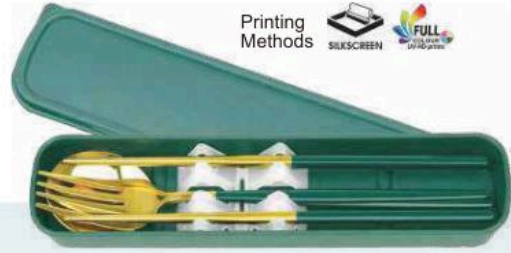

- Chopsticks
- Table Knife
- Spoon
- Fork
- Casing

Small, Sleek & Convenience