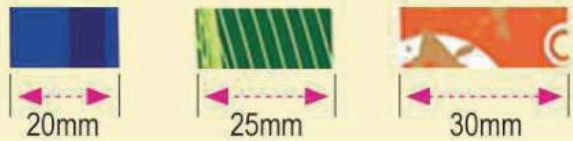

Customized Lanyard Keychain

Lanyards are available in 20mm, 25mm, and 30mm widths.

1. Button LA 3

2. Sewing

3. Safety Clip (AU) LA 7

20mm / 25mm
20mm (Wt: 2gm±/pc)
25mm (Wt: 4gm±/pc)

4. Buckle LA 12

20mm (Wt: 7gm±/pc)
25mm (Wt: 10gm±/pc)