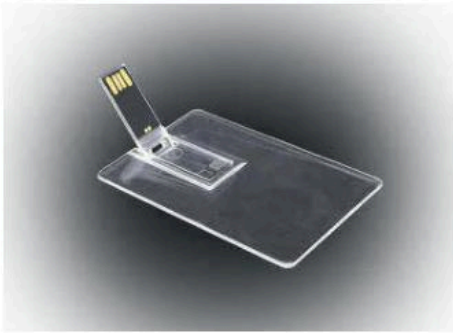

UST 003-H Thumb Drive

Colour : Transparent
 Size : 8.5cm(H) x 5.5cm(L)
 Weight : 13 gm±/pc

Printing Methods :

UST 010-H Thumb Drive

Size : 5.4cm(H) x 8.6cm(W)
 Weight : 13 gm±/pc

Printing Methods :

S 01-B Wristband Thumb Drive