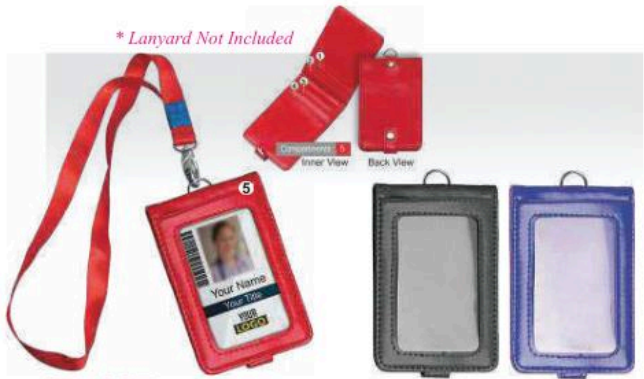

* Lanyard Not Included

ID 107 WSL ID Card Holder (Vertical)

Colour : Red / Black / R.Blue
Material : PU
Size : 11cm(H) x 7.4cm(L)
Weight : 33 gm±/pc

Printing Methods :