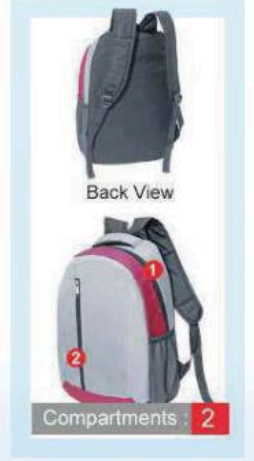

Printing Methods :

Compartments : 2

BP 4238 Back Pack

Colour : Maroon / Black / Blue
Material : Nylon 600-D

Size : 45cm(H) x 30cm(L) x 14cm(W)
Weight : 350 gm±/pc

Printing Methods :

Compartments : 2

LT 388 **W&S** Laptop Back Pack