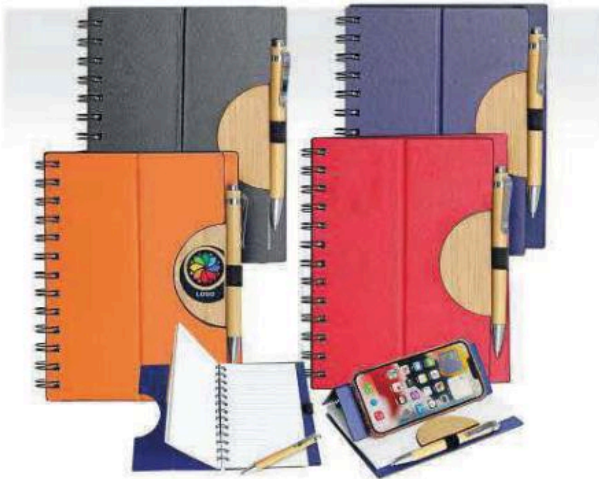

ENB 1252 ECO Notebook with Bamboo Pen

Colour : Orange / Black / Red / Blue
Size : 18cm(H) x 14cm(L)
Weight : 189 gm±/pc

Printing Methods :