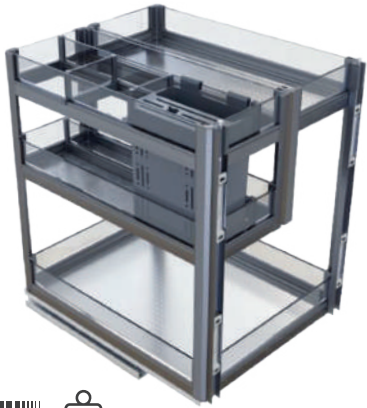

BBP-CR32SL-XXX-AT

Multipurpose Pull-Out Unit

Material • Aluminium / Tempered Glass
Size • W250/350 x D456 x H498 mm
Finishing • Anthracite
RRP : RM445.00 / RM465.00
carcass 300mm 400mm