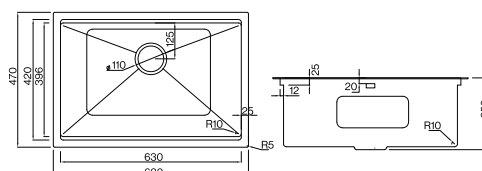

KS-TM1-SV6847-BL

1. Material • SUS 304 S/Steel
   Size • W680 x D470 x H250 x T1.0 + 3.0 mm
   Feature • Basket/Grid/Roller
   Finishing • Black
   RRP : RM880.00