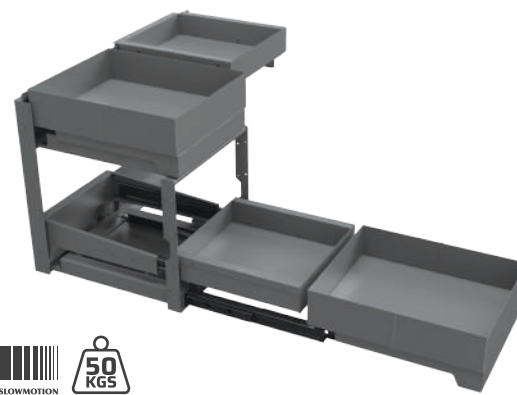

BPU-RV705L-900-AT

Corner Pull Out

Material • Powder Coated Iron, Wooden Base with Antislip Matt Pasted
Size • W855 x D485 x H550 mm
Finishing • Anthracite
RRP: RM2850.00
carcass 900mm