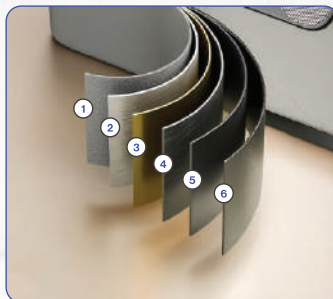

KS-TM SERIES

Nanolava Kitchen Sink