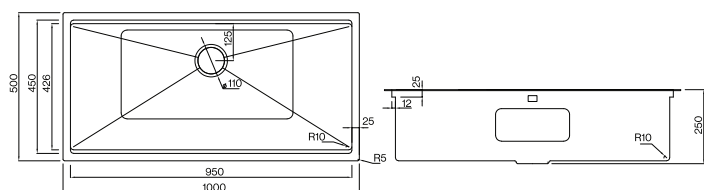

KS-TM1-SV10050-BL

1. Material • SUS 304 S/Steel
   Size • W1000 x D500 x H250 x T1.0 + 3.0 mm
   Feature • Basket/Grid/Roller
   Finishing • Black
   RRP : RM1,399.00