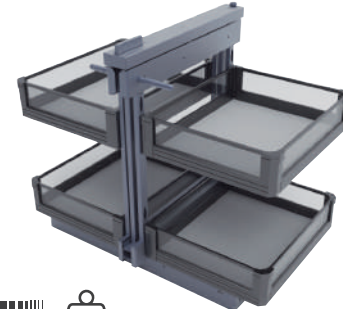

BPU-CR41SL-900-AT

Corner Pull-Out Unit

Material • Aluminium / Tempered Glass
Size • W665 x D455 x H562 mm
Finishing • Anthracite
RRP : RM1,050.00
carcass 900mm