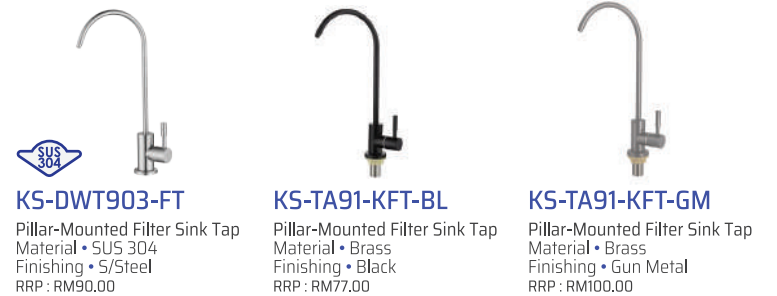

KS-DWT903-FT
Pillar-Mounted Filter Sink Tap
Material • SUS 304
Finishing • S/Steel
RRP : RM90.00

KS-TA91-KFT-BL
Pillar-Mounted Filter Sink Tap
Material • Brass
Finishing • Black
RRP : RM77.00

KS-TA91-KFT-GM
Pillar-Mounted Filter Sink Tap
Material • Brass
Finishing • Gun Metal
RRP : RM100.00