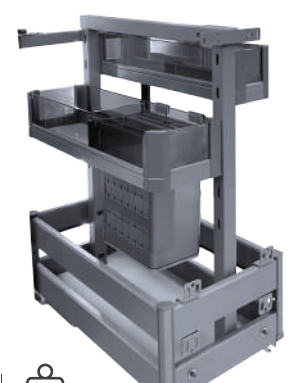

BBP-CR52SL-300-AT

Multipurpose Pull-Out Unit

Material • Aluminium / Tempered Glass
Size • W264 x D460 x H560 mm
Finishing • Anthracite
RRP : RM570.00
carcass 300mm