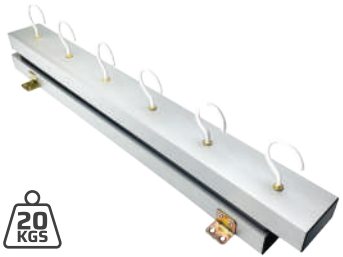

HANGING BASKET ACCESSORIES

BBP-L20-300/500-SL

Pull Out Multipurpose Holder
Material • Steel Chrome / Stainless Steel
Size • W50 x L380 x H65 mm
• W50 x L500 x H65 mm
RRP : RM53.00 / RM58.00

BHB-W206D-SS

Multi-Purpose Holder
Material • S/Steel
Size • L360 x W175 x H400 mm
RRP : RM160.00