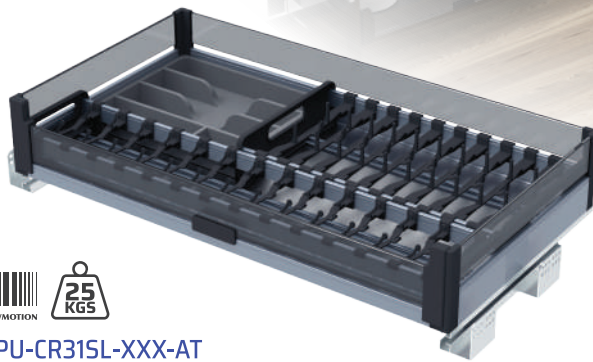

BPU-WR495L-900-AT
Pull Out Basket
Material • Aluminium
Size • W600 x D363 x H580 mm
RRP : RM1,385.00
carcass 900mm

BLP-WR505L-XXX-AT
Elevator Rack
Material • Aluminium
Size • W564/764/864 x D277 x H545 mm
RRP : RM1,050.00 / RM1,150.00 / RM1,250.00
carcass 600mm 800mm 900mm

PREMIUM CR SERIES

BPU-CR30SL-XXX-AT

Multipurpose Pull-Out Unit

Material • Aluminium / Tempered Glass
 Size • W414/564/764/864 x D438 x H175 mm
 Finishing • Anthracite
 RRP : RM290.00 / RM300.00 / RM335.00 / RM350.00
 carcass 450mm 600mm 800mm 900mm