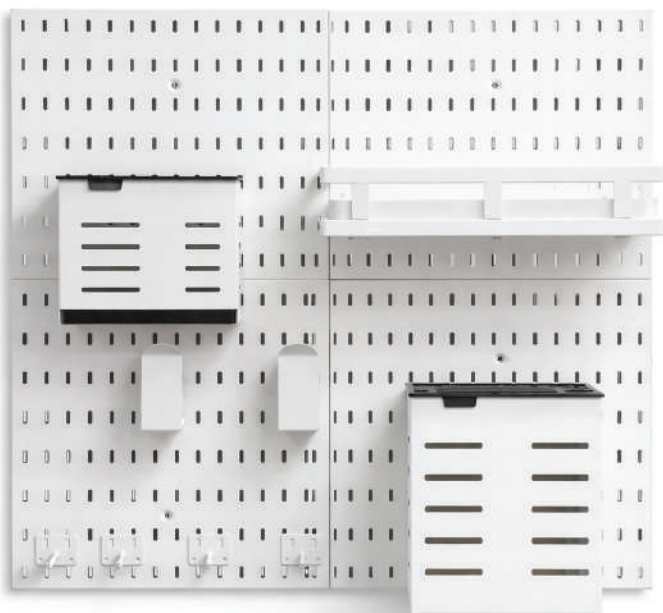

KITCHEN PEGBOARD

CONTAIN KNIFE BLOCK, STORAGE SHELF, SPICE RACK, CHOPSTICKS DRAINER
MIDDLE HOOK*4 & POT LID/CUTTING BOARD RACK