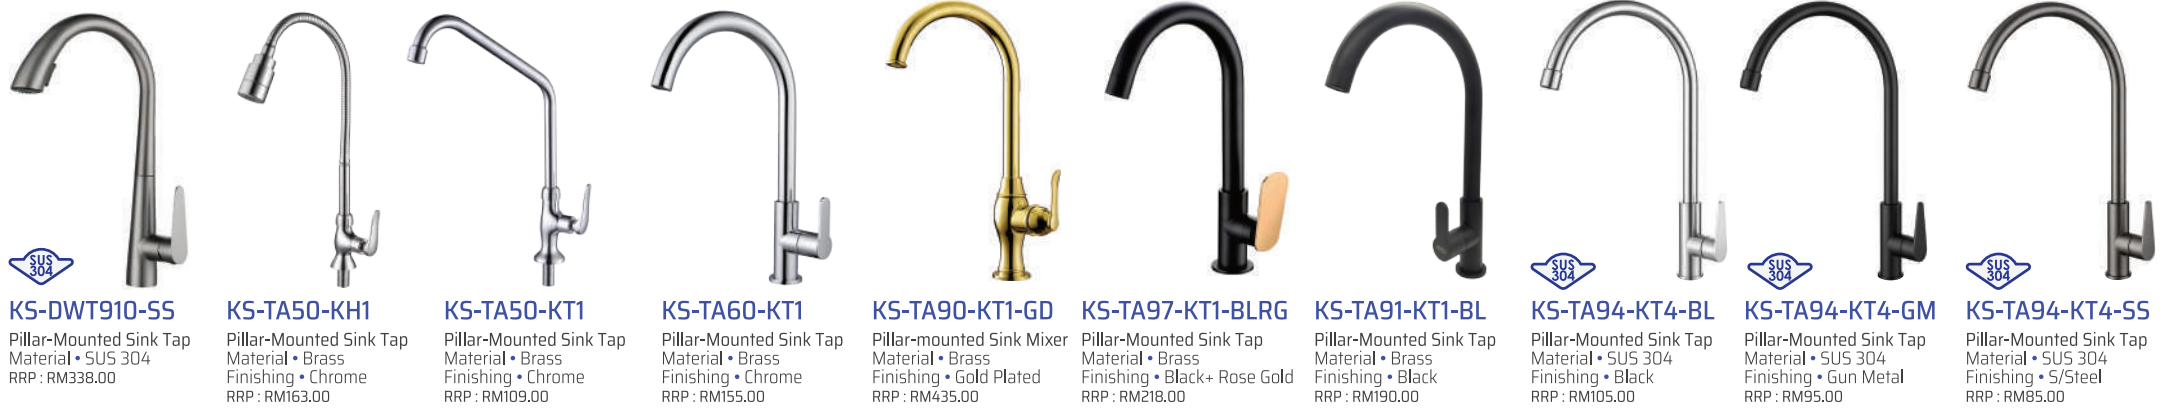

KS-DWT910-SS
Pillar-Mounted Sink Tap
Material • SUS 304
RRP : RM338.00