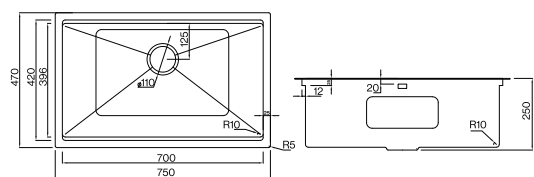

KS-TM1-SV7547-BL

1. Material • SUS 304 S/Steel
   Size • W750 x D470 x H250 x T1.0 + 3.0 mm
   Feature • Basket/Grid/Roller
   Finishing • Black
   RRP : RM899.00