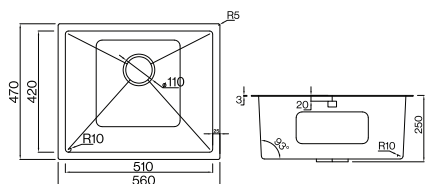

KS-TM1-SV5647-BL

1. Material • SUS 304 S/Steel
   Size • W560 x D470 x H250 x T1.0 + 3.0 mm
   Feature • No Accessories
   Finishing • Black
   RRP : RM570.00