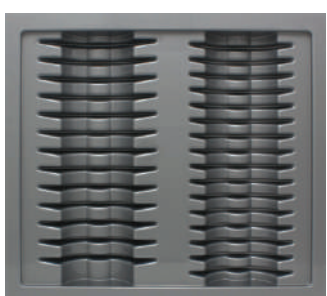

T-J18-600-G
Cutlery Tray
Material • ABS
Finishing • Grey
Size • W540-485 x D485-440 x H60 mm
RRP : RM70.00