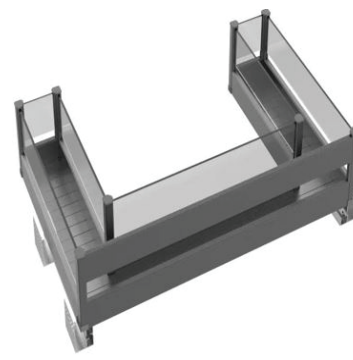

BBP-CR52SL-300-AT

Multipurpose Pull-Out Unit

Material • Aluminium / Tempered Glass
 Size • W264 x D460 x H560 mm
 Finishing • Anthracite
 RRP : RM570.00
 carcass 300mm

BLP-CR37SL-XXX-AT

Elevator Rack

Material • Steel / Tempered Glass
 Size • W450/560/660/760/860 x D280 x H550 mm
 Finishing • Anthracite
 RRP : RM850.00 / M900.00 / RM950.00 / RM950.00 / RM1,000.00
 carcass 450mm 600mm 700mm 800mm 900mm

BLP-CR47SL-XXX-AT

Elevator Rack

Material • Basket : SUS304, Frame : Iron
 Size • W760/860 x D280 x H550 mm
 Finishing • Anthracite
 RRP : RM885.00 / RM935.00
 carcass 800mm 900mm

BPU-CR51SL-900-AT

Pull-Out Unit