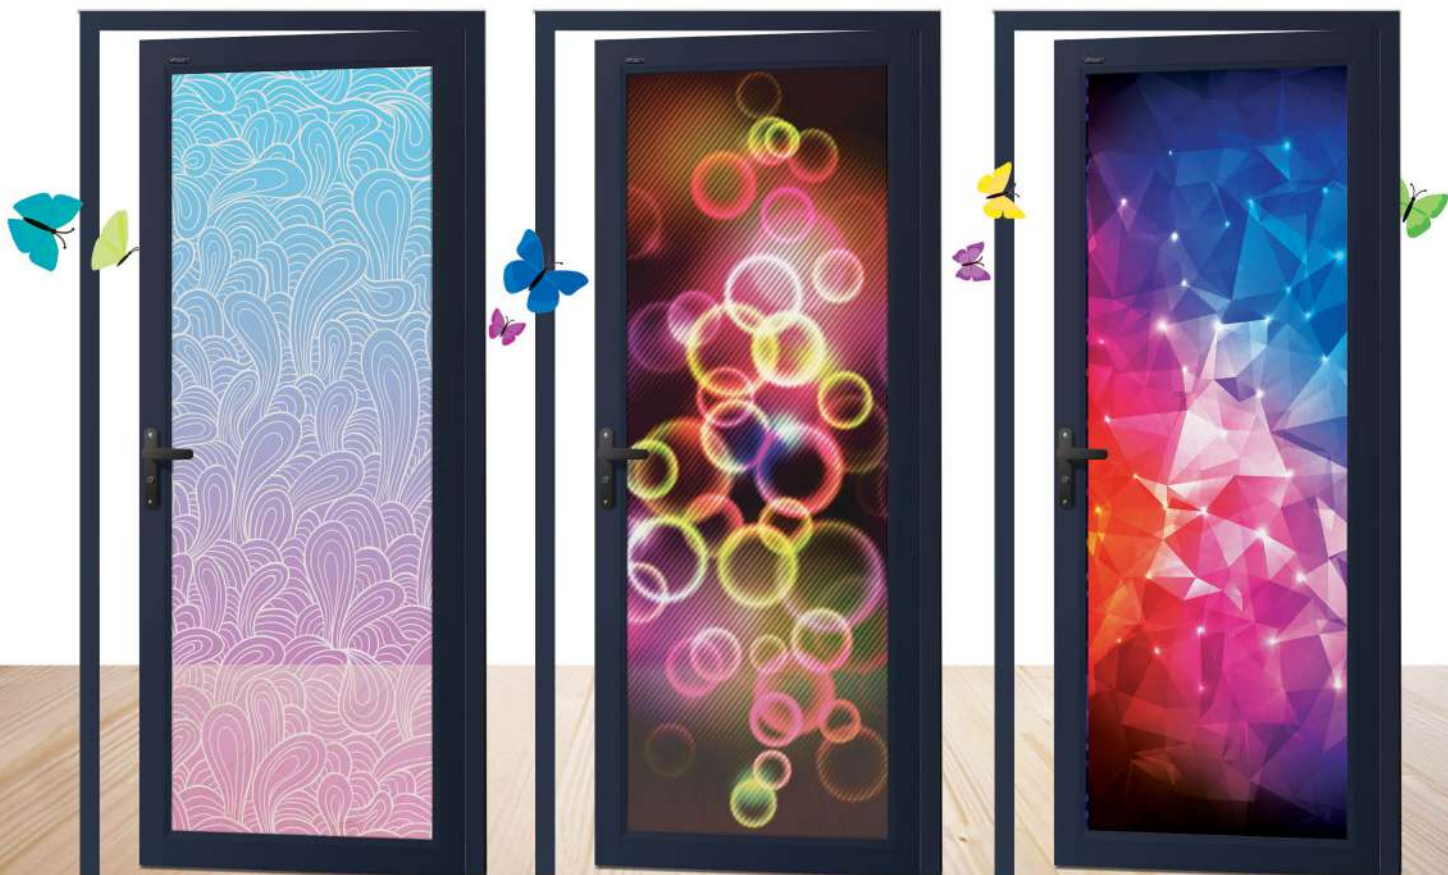

SWING DOOR

E1714251

E1714265

M1714160

Swing Door 420A, 430A & 450A available in Sandblast Grey frames.

GRAPHIC: E1714015

Make Room in our Hearts

Vitaly's panel designs are soothing and refreshing in order to provide that instant feel of relaxation after your long day activities.