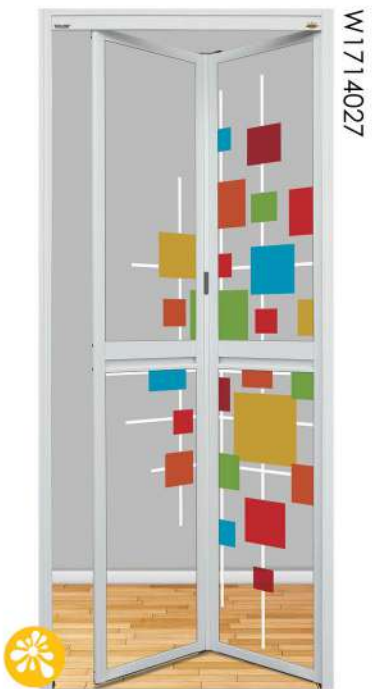

W171 4026

W171 4028

W171 4029