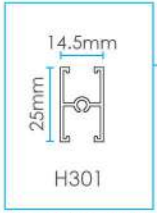

M1714303

M1714302

LATTICE DESIGN

Provide both decorative and functional aspects. Let Vitally fill your life with beauty and make your life easier with lasting quality at the same time.

H-BAR PROFILE

- Classic & elegant
- For snug embedding
- Aluminium material