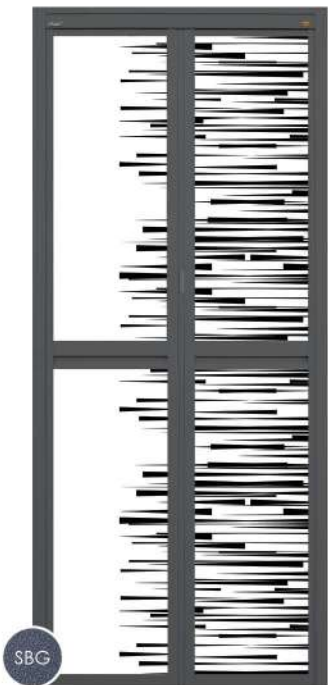

SBG

M1714122