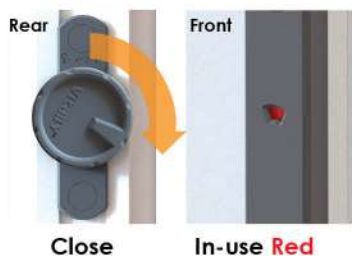

VECTOR 20i INDICATOR LOCK