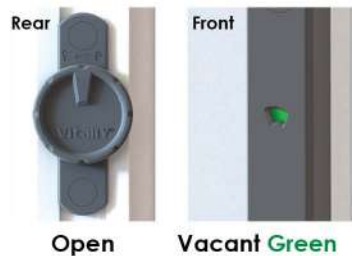

VECTOR 20i INDICATOR LOCK