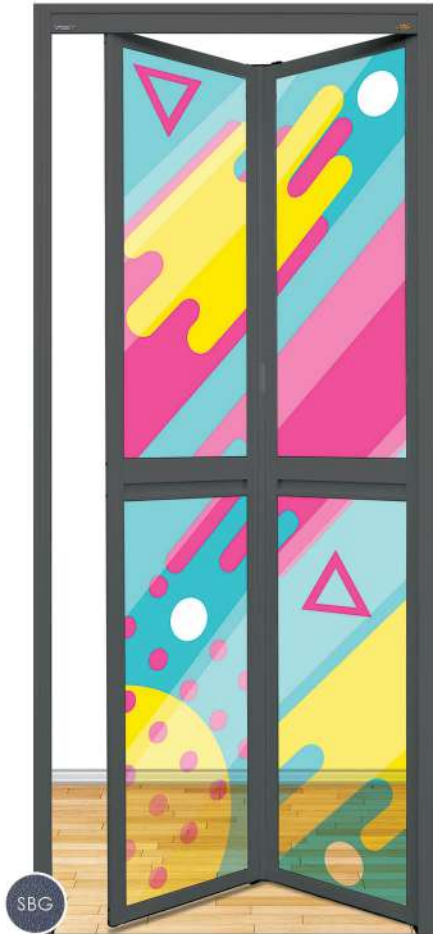

E1714017

SBG