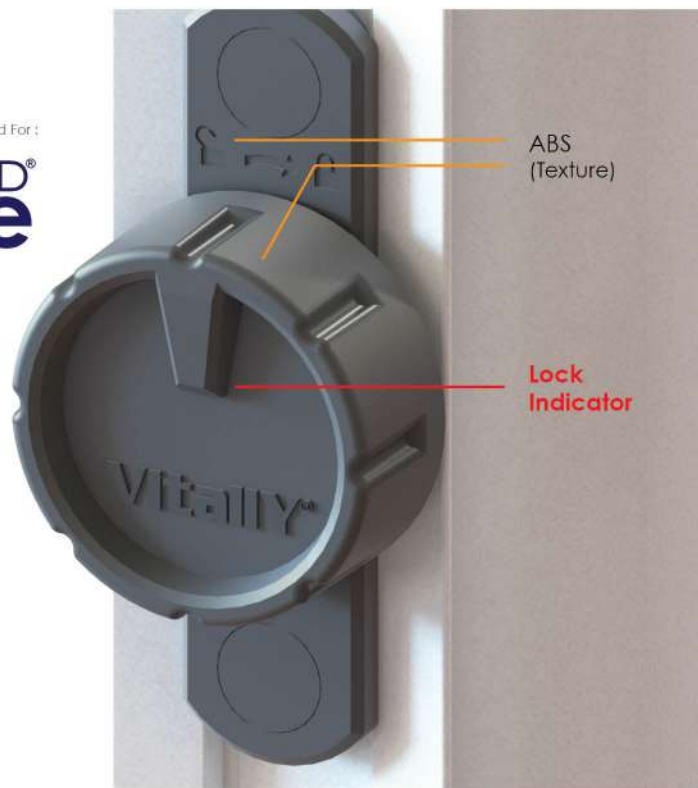

3D Feel

Recycle

How the Occupancy Indicator Works ?

VECTOR 10i INDICATOR LOCK

Specifically Designed For :

Open

Vacant Green

Close

In-use Red

We **care** about what's important to you

VECTOR 20i INDICATOR LOCK

Specifically Designed For :

BI-FOLD®
one

Privacy matters – Your privacy is our **core concern**

NOW

Your privacy is assured with the clearly visible "In-Use" and "Vacant" occupancy indicator.