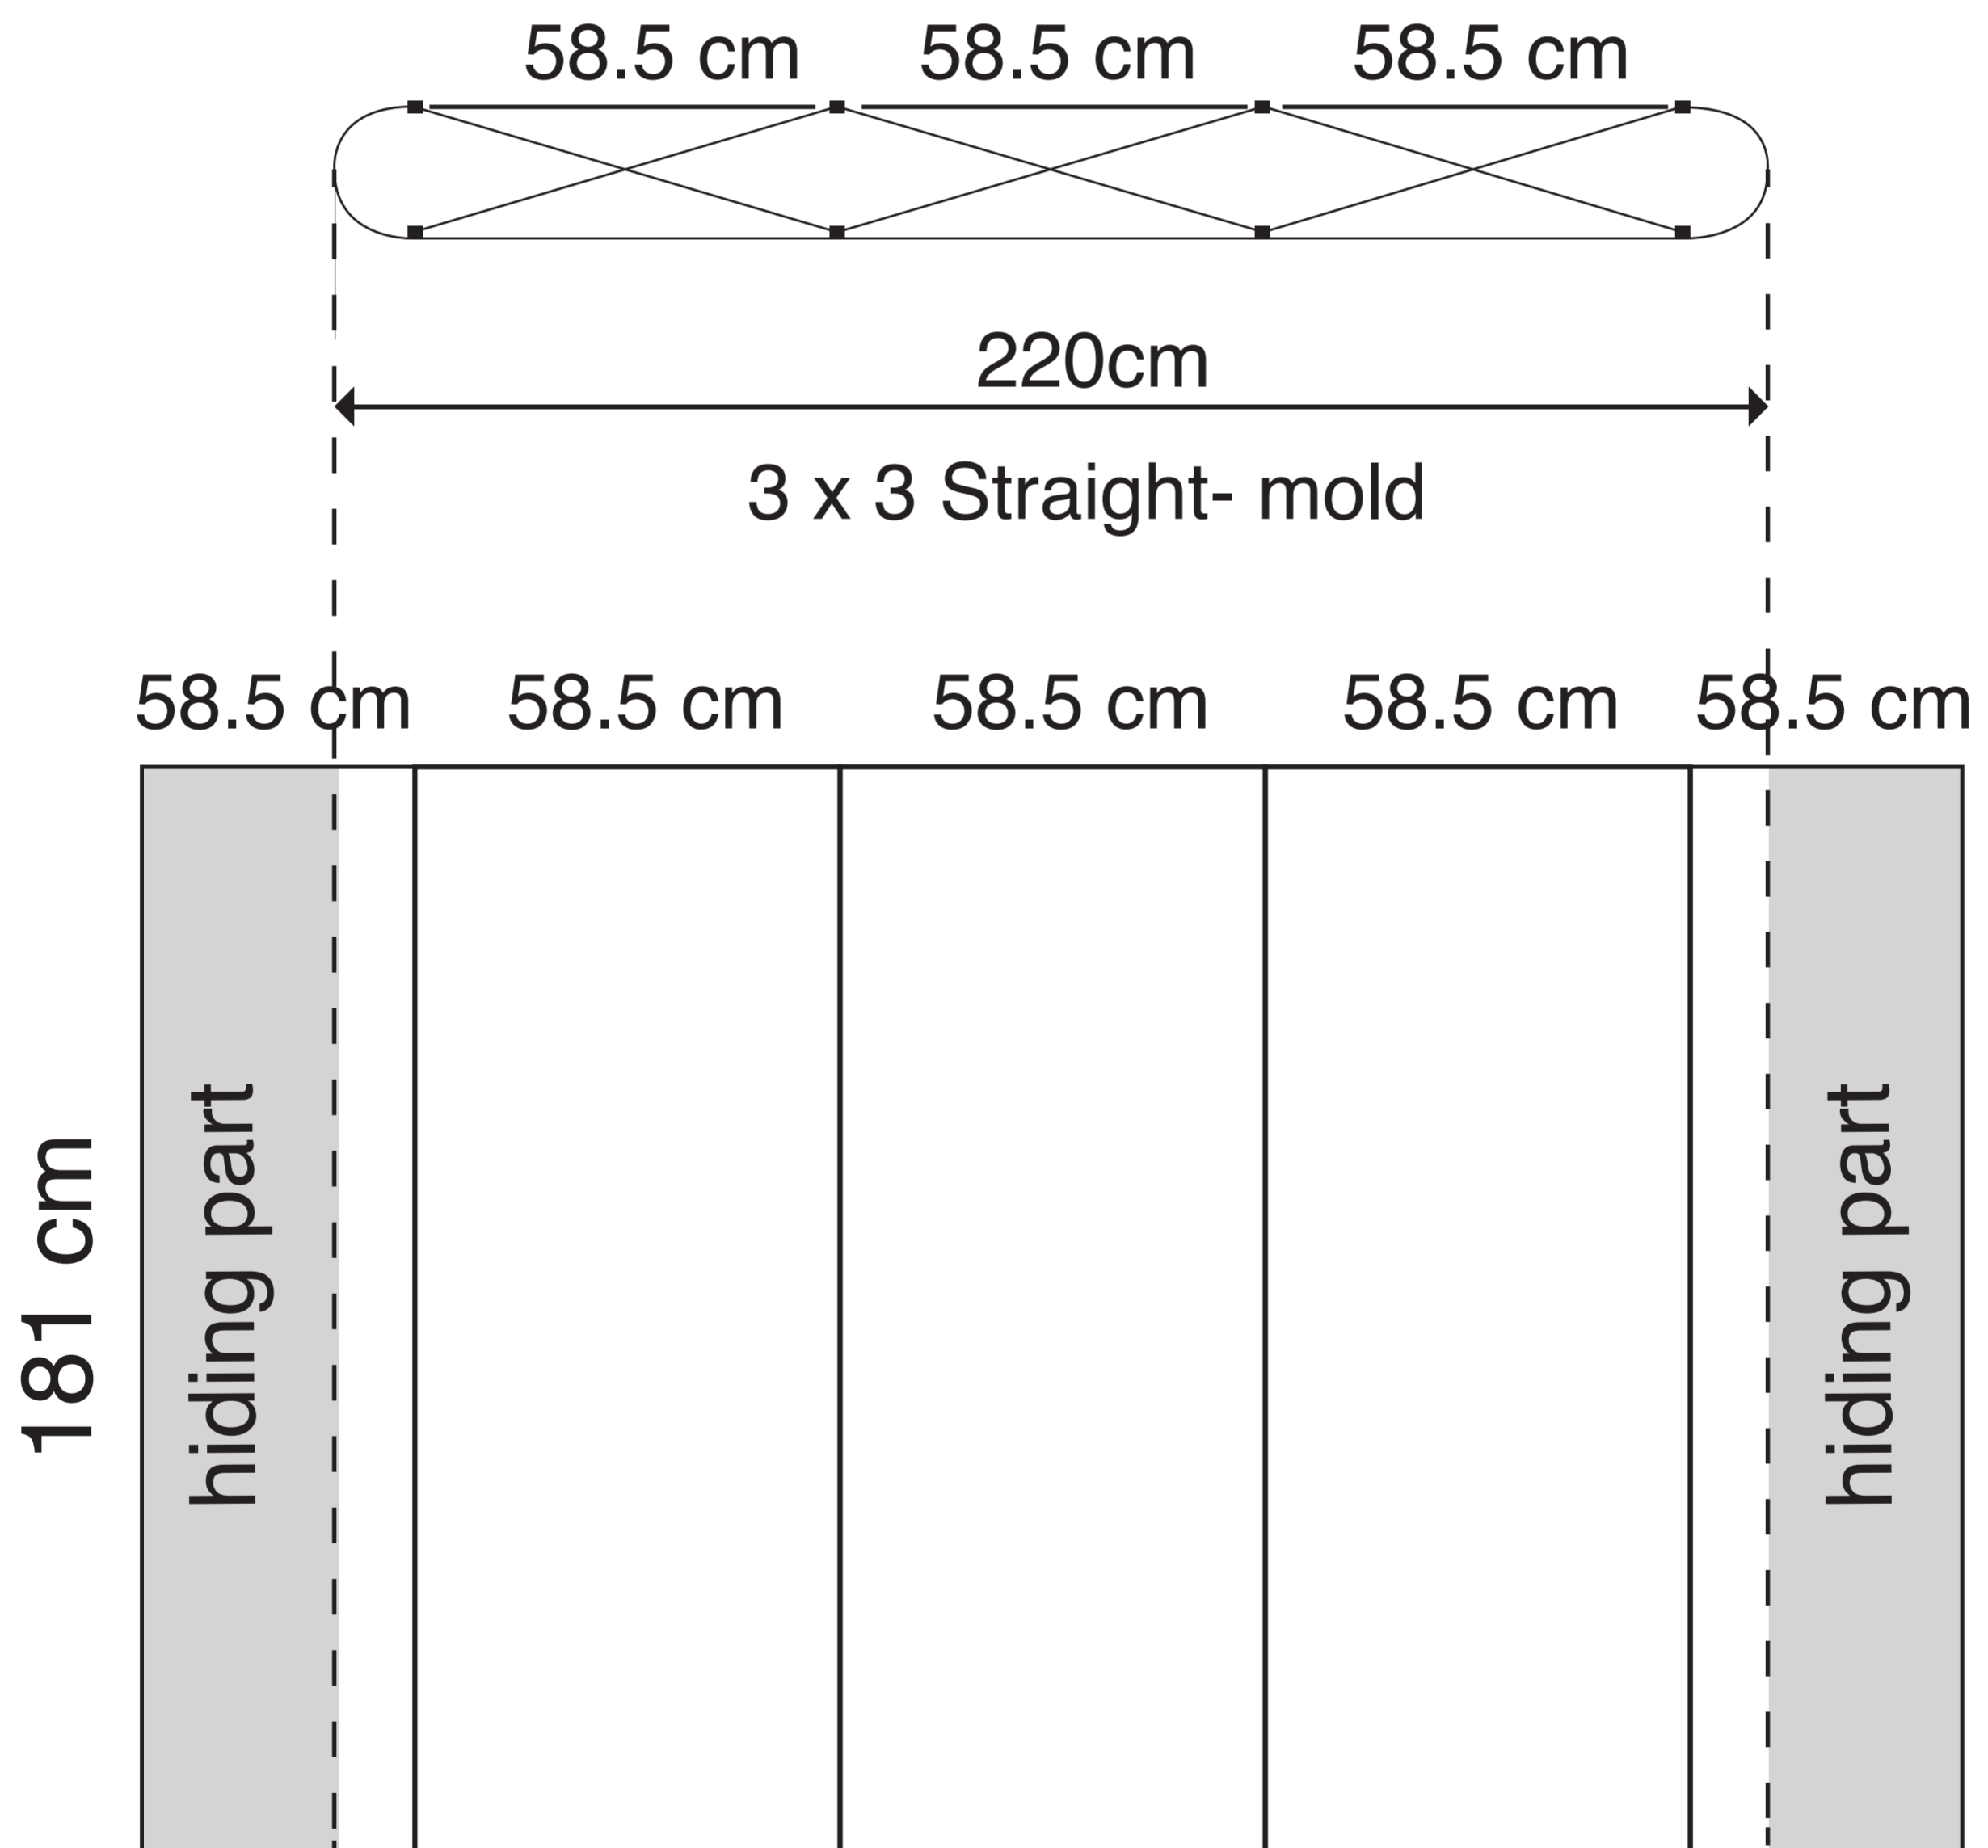

POP UP BACKDROP DISPLAY (MINI) (迷你弹簧拉网)
(Spring Pop Up "mini" Type)

PUS (mini)

(MINI) PUS : Straight

(MINI) (迷你型)

Scale 1:10 (CM)

Graphic size : Straight