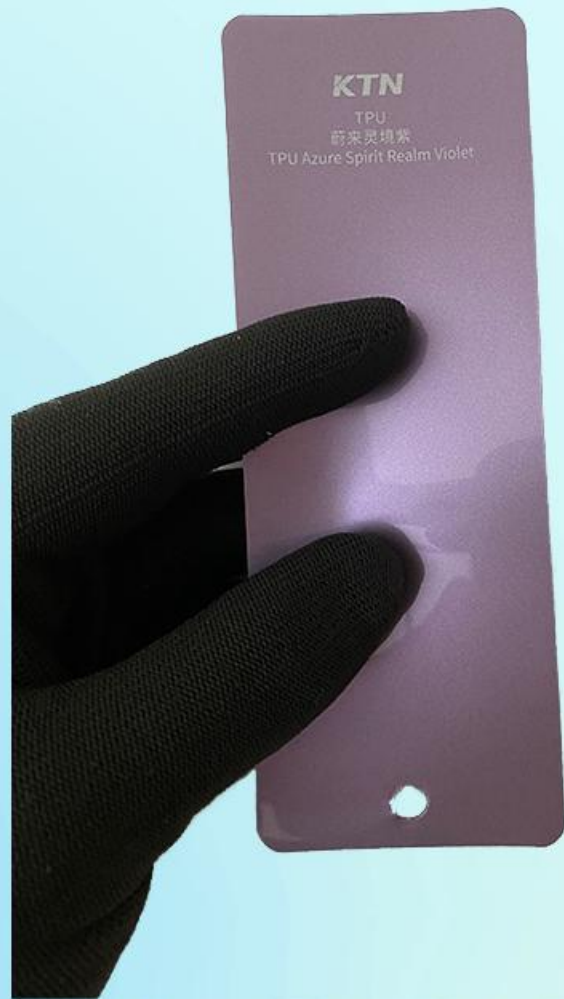

COLOR PPF

TPU

TPU

TPU 蔚来灵境紫

KTN

TPU Azure Spirit Realm Violet

COLOR PPF

TPU