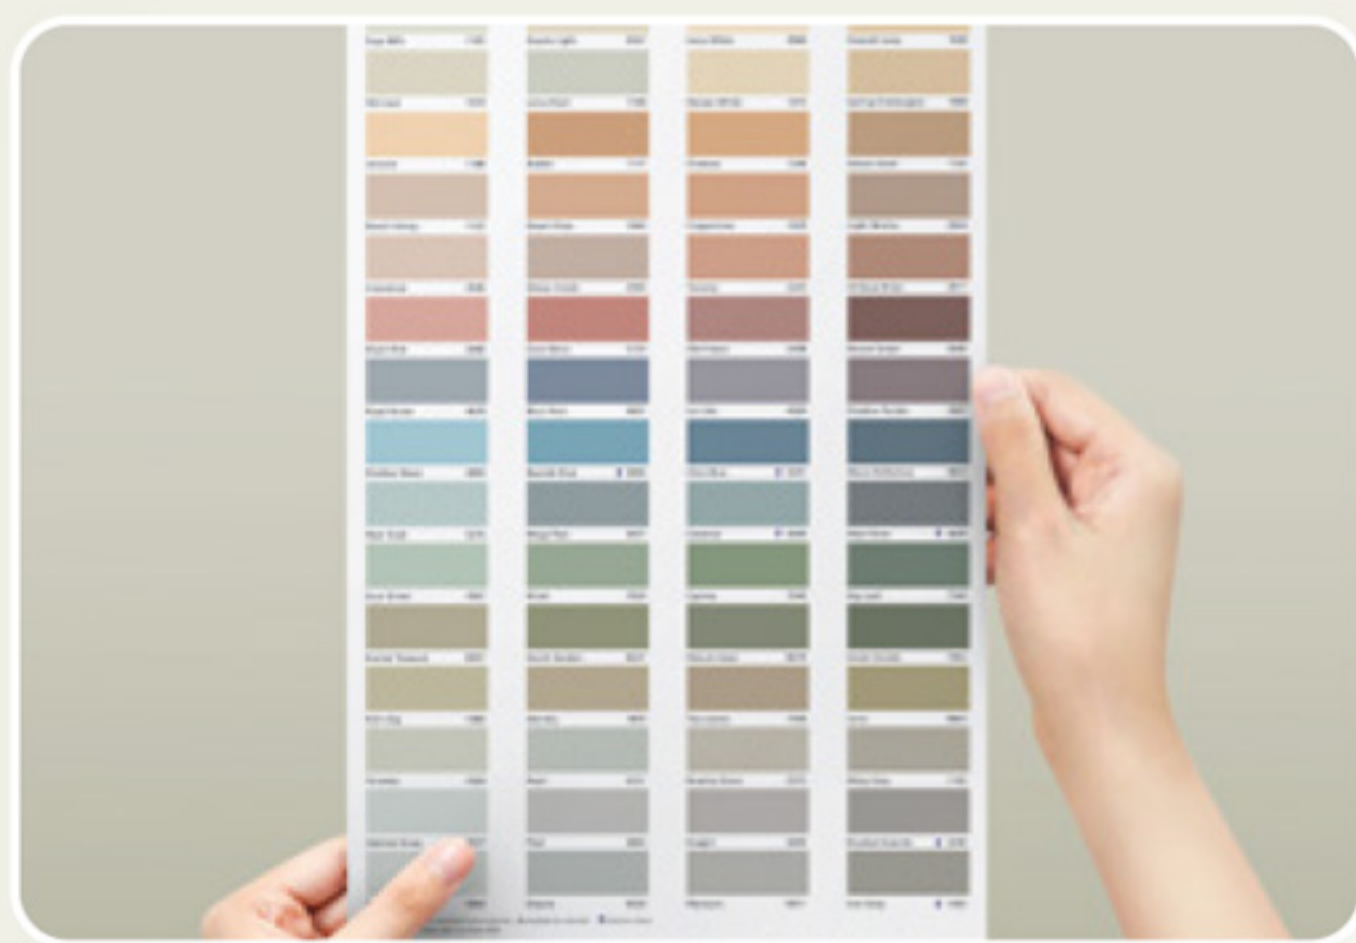

Grey Stone 4512

Beaver 1138

Fudge 10336

Iron Grey 1032

Brushed Granite 3230

Moon Reflection 4072

Molten Copper 2791

Twig Brown 8046

Matrix 9913

Black Pearl 3022

Deep Truth 5372

TIPS ON SELECTING COLOURS

Colours are perceived differently by each person and is a very personal choice. There are no fixed rules to selecting colours, but there are ways to make it more appealing!

Here is a simple 2-step guide.

STEP 1
Start by selecting your main colour on the chart

STEP 2
Move horizontally or vertically to select matching colours

□ Mistral 4011

ESSENCE EASY PRIMER

As the name suggests it goes on easily and primes your walls for a high quality finish. Its adhesive and alkali resistant qualities will seal your surfaces in preparation for a flawless end result.