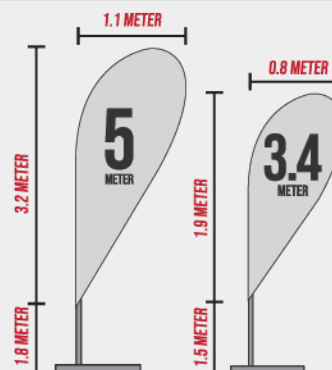

TEAR DROP BANNER
- 3.4 METER
- 5 METER