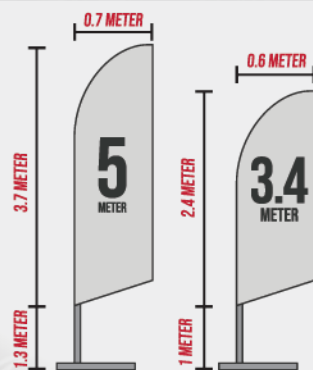

BASEBALL (REGULAR)

SIZE	SHOULDER	CHEST	LENGHT	S.SLEEVE
XS	16	37	26	7
S	17	38	27	7
M	18	42	28	8
L	19	43	29	9
XL	20	44	30	9
2XL	21	47	31	10
3XL	22	48	32	10
4XL	23	50	33	11
5XL	24	52	34	11

BASEBALL (OVERSIZE)

SIZE	SHOULDER	CHEST	LENGHT	S.SLEEVE
XS	16.5	40	28	11
S	17.5	42	29	11
M	19.5	46	30	11
L	20.5	48	31	11.5
XL	21.5	50	32	11.5
2XL	23.5	54	34	12
3XL	25	58	35	12
4XL	27	62	36	13
5XL	28	64	36	13

LONG PANT (ADULT)

SIZE	WAIST	LENGTH	LEG OPENING
XS	9.5-18.5	40	6
S	10.5-19	40.5	6.5
M	11.5-19.5	41	6.5
L	12.5-20.5	42	6.5
XL	13.5-21	43	8
2XL	14.5-22	43	8
3XL	15.5-23	43	8
4XL	16.5-24	44	8.5
5XL	17.5-25	43	10

SHORT PANT (ADULT)

SIZE	WAIST	LENGTH	LEG OPENING
XS	9.5-18.5	21	24
S	10.5-19	21	25
M	11.5-19.5	22	26
L	12.5-20.5	23	28
XL	13.5-21	23	28
2XL	14.5-22	24	28
3XL	15.5-23	25	30

OTHERS (BOW & TEAR DROP BANNER)

BOW BANNER
- 3.4 METER
- 5 METER