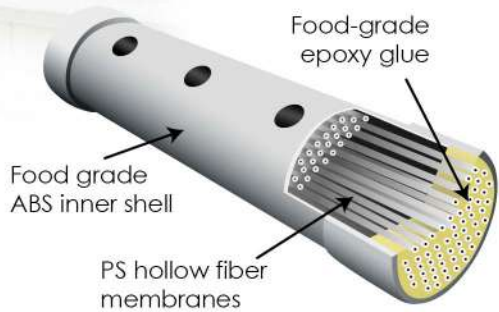

The Water Specialist
since 2004

Excellent removal of
bacteria, viruses, mud &
harmful impurities
up to **0.01 Microns**

彻底去除水中直径大于**0.01微米**
的细菌, 病毒, 泥浆及有害物质

Supreme

IDE 超级室外滤水器

SUPER 1 ULTRA FILTER

suitable for residential / commercial / industrial use

SUPERIOR MEMBRANE
Technology by USA

纯净
CLEANEST
WATER

安全
SAFETY
FIRST

卓越過濾
ULTRA
FILTRATION

保障
QUALITY
ASSURED

国际医疗人员所推荐的室外滤水系统

关心您与家人的健康起居
请做出明确的选择

IDE SUPER 1

Ultra Filter

PS Membrane

聚砜 (PS) 材质超滤膜

PS Membrane POLYSULFONE

- ✓ No chemicals for cleaning, longer life time
- ✓ Prevent bacterial growth up to 6 days, when not in service
- ✓ Constructed with 3000pcs of High Quality PS Hollow Fiber 0.01 micron
- ✓ High quality food grade laminated PS membrane
- ✓ Short rinse time before use