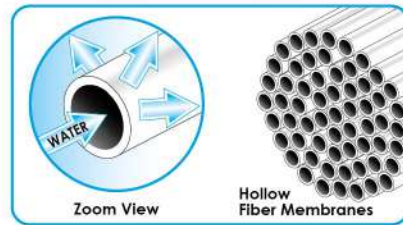

Ultra Filter

PS Membrane

聚砜 (PS) 材质超滤膜

PS Membrane POLYSULFONE

- ✓ No chemicals for cleaning, longer life time
- ✓ Prevent bacterial growth up to 6 days, when not in service
- ✓ Constructed with 3000pcs of High Quality PS Hollow Fiber 0.01 micron
- ✓ High quality food grade laminated PS membrane
- ✓ Short rinse time before use