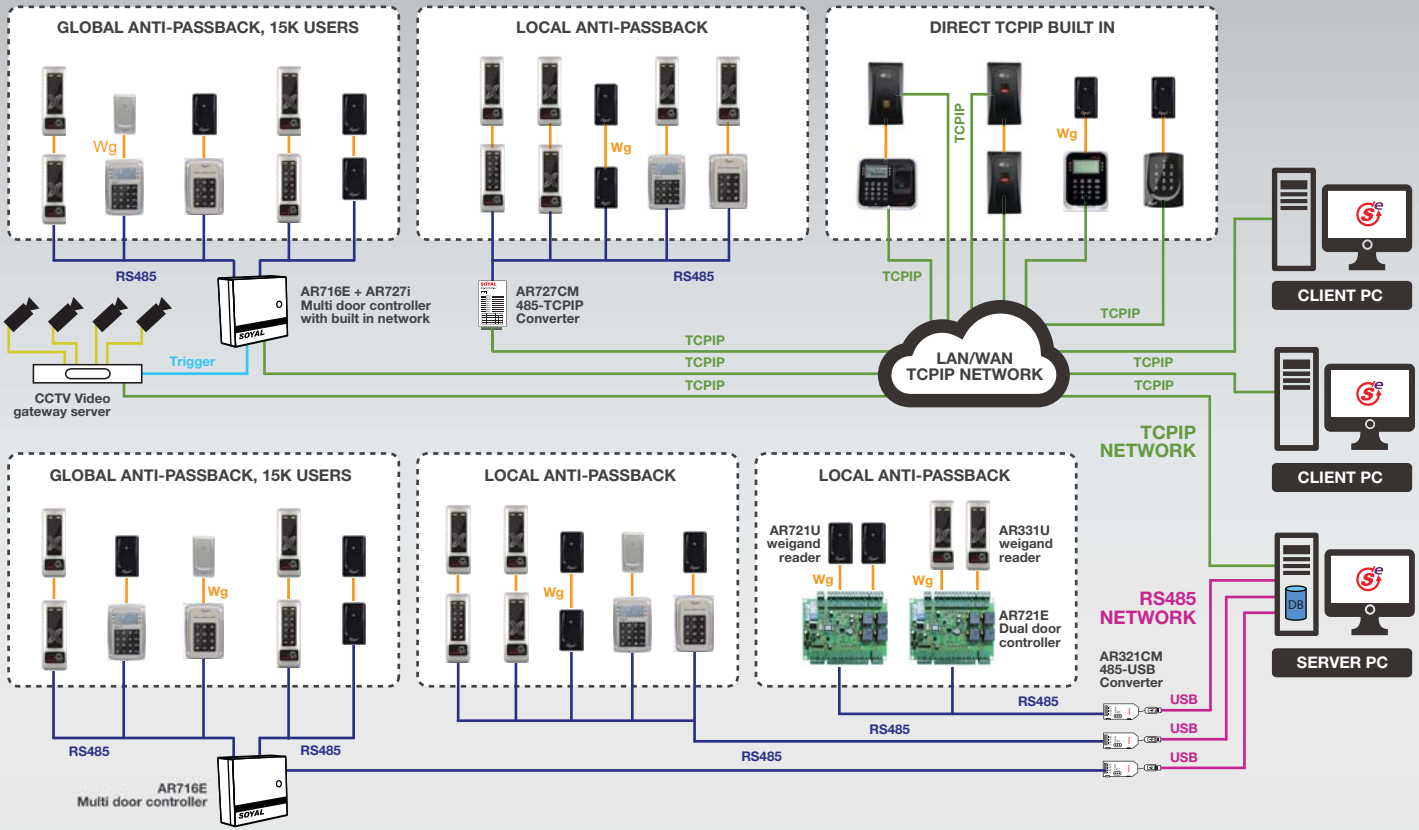

SilverBlack SERIES

Inspired,
Stylish,
Redefined...

Model	AR837EF	AR881EF	AR837E	AR327H	AR321H	AR331HT	AR331HS	AR725E	AR723H
Card user	16000	16000	16000	3000	3000	3000	3000	16000	1024
Event memory	32000	32000	32000	1500	1500	1500	1500	32000	1200
Access mode	9000 fingerprint Card Pin	9000 fingerprint Card	Card Pin	Card Pin	Card Pin	Card Pin	Card	Card Pin	Card
Time zone	63	63	63	11	11	11	11	63	11
Network	Direct TCP/IP RS485	Direct TCP/IP RS485	Direct TCP/IP RS485	RS485	RS485	RS485	RS485	Direct TCP/IP RS485	RS485
Vandal Resistant Metal Housing	No	No	No	Yes	Yes	No	No	No	No
Weatherproof	No	No	No	Yes	Yes	Yes	Yes	No	No
LCD screen	Yes	No	Yes	Yes	No	No	No	No	No
Support AR716E	No	No	No	Yes	Yes	Yes	Yes	No	Yes
Dimension (mm) L x W x H	128x147x65	151x81x73	133x96x44	140x92x40	114x78x33	154x51x21	154x51x21	110x79x26	81x43x18
Weight (g)	572	363	253	473	319	314	314	185	66
Price range	*****	*****	*****	*****	***	***	***	****	**

Clean and intuitive GUI help you search for access activity super fast

Double click event log to see pictures captured for that event

Flexible time attendance to automate clocking report and monitor staff punctuality

Advance version support multiple overnight shift and flexible shift. Attendance will calculate work time, over time, late arrive and early go back.

E-Map pin point threat location and helps you response to alarm faster

E-map will automatically pop up according to alarm event. Double click on icon will pop up live view video of the door.