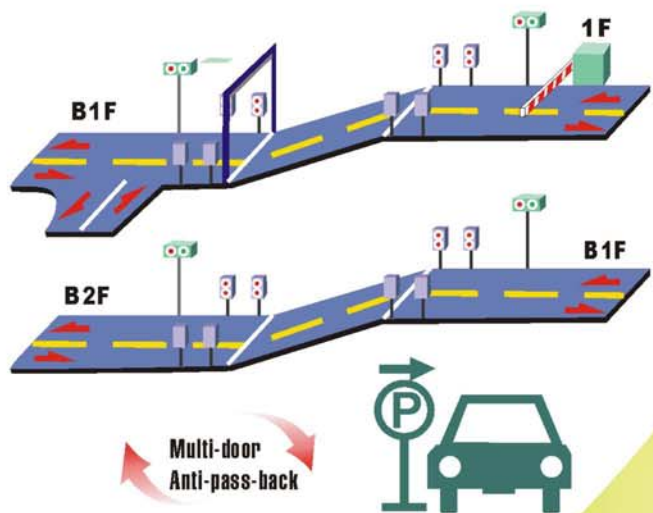

## Wiegand / RS-485 Reader

**AR-737H/U** 125K/MIFARE

- Various programmable output formats WG26/34, ABA-II, ASYNC & OMRON
- Anti-pass-back supported when integrating with other networking readers / stand-alone controllers
- Built-in watchdog to prevent the system from halting
- Easily integrated with Soyal or other access control systems.

LIFT CONTROL

PARKING

Multi-door  
Anti-pass-back

**SOYAL**®

FC CE  
SOR MA