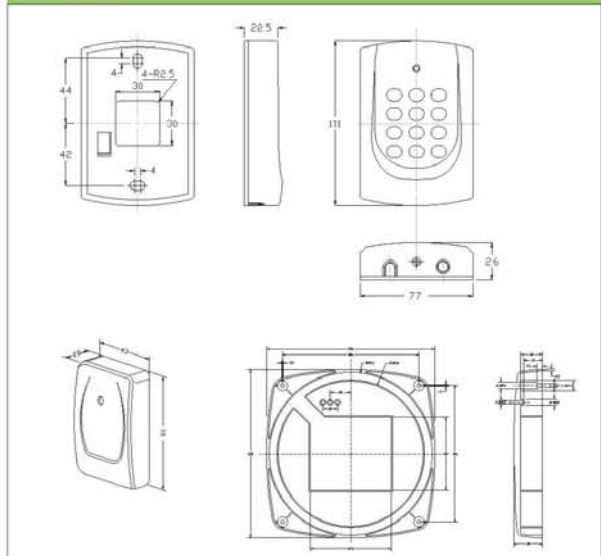

#### Dimensions

Specification	
RF Frequency	125KHz / 13.56MHz
Power Requirement	125K 9 - 16VDC
	13.56M 9 - 24VDC
Power Consumption	<1.5W
Communication Interface	RS-485 (737H only), TTL Wiegand (737U only) and OMRON
Baud Rate	9600 bps / 19200 bps (N, 8, 1)
Environment	-20°C ~ +75°C
Compliance	ISO 14443A (13.56M only)
Proximity Reading Range	125K 12-20cm
	13.56M 3-8cm
Read / Write	125K Read Only
	13.56M Read / Write
Supported Tags	125K EM4001 / EM4012 Compliant
	13.56M Mifare Ultra Light (L10)
	13.56M Mifare Standard (S50) Mifare Plus (P60)
Indicator	A bi-color LED and a beeper
Waterproof	Yes
Color	Dark Pearl Gray
Dimension (mm)	113(H)*71(W)*36(D)
Weight (g)	80±10
Housing Material	ABS

#### Dimension