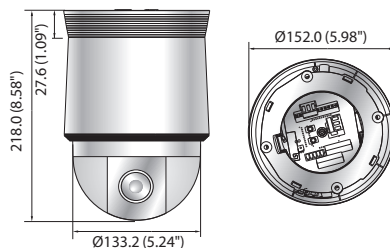

HCP-6320HA/6320A

1080p Analog HD 32x PTZ Dome Camera

HCP-6320HA

HCP-6320A

Key Features

- Full HD (1920 x 1080, 30fps) resolution
- 0.2Lux@F1.6, B/W : 0.01Lux@F1.6
- Powerful 32x zoom (4.44 ~ 142.6mm), Digital 16x
- Day & Night (ICR), Defog, WDR (120dB), SSNRIII
- Preset 700°/sec, Azimuth
- IP66 / IK10 (HCP-6320HA), IK10 (HCP-6320A + SHP-3701H only)
- RS-485, Coax control

Dimensions

Unit : mm (inch)

HCP-6320HA

HCP-6320A

Accessories (Optional)

	HCP-6320HAN/HP	HCP-6320AN/P
VIDEO		
Imaging Device	1/2.8" 2.38M CMOS	
Total Pixels	1,952(H) x 1,116(V), 2.18M pixels	
Effective Pixels	1,944(H) x 1,104(V), 2.14M pixels	
Scanning System	Progressive	
Min. Illumination	Color : 0.3Lux (1/30sec, F1.6, 50IRE), 0.005Lux (2sec, F1.6, 50IRE) B/W : 0.03Lux (1/30sec, F1.6, 50IRE), 0.0005Lux (2sec, F1.6, 50IRE) Color : 0.2Lux (1/30sec, F1.6, 30IRE), 0.003Lux (2sec, F1.6, 30IRE) B/W : 0.01Lux (1/30sec, F1.6, 30IRE), 0.0001Lux (2sec, F1.6, 30IRE)	
S / N Ratio	50dB	
Video Output	AHD : 1080p, BNC CVBS : SD, DIP connector type	

LENS		
Focal Length (Zoom Ratio)	4.44 ~ 142.6mm (Optical 32x)	
Max. Aperture Ratio	F1.6(Wide) / F4.4(Tele)	
Angular Field of View	H : 62.8°(Wide) ~ 2.23°(Tele) / V : 36.8°(Wide) ~ 1.26°(Tele)	
Min. Object Distance	Wide : 1.4m (4.59ft), Tele : 1.9m (6.23ft)	Wide : 1.5m (4.92ft), Tele : 2m (6.56ft)
Focus Control	Auto / Manual / One push	
Lens Type	DC auto iris	
Mount Type	Board-in type	

ELECTRICAL		
Input Voltage / Current	24V AC ±10%	
Power Consumption	Max. 24W (Heater off), Max. 65W (Heater on)	Max. 20W

MECHANICAL		
Color / Material	Ivory / Plastic + Metal	
Dimensions (WxH)	Ø220.0 x 293.6mm (Ø8.66" x 11.56")	Ø152.0 x 218.0mm (Ø5.98" x 8.58")
Weight	3.3Kg (7.28 lb)	2.2Kg (4.85 lb)