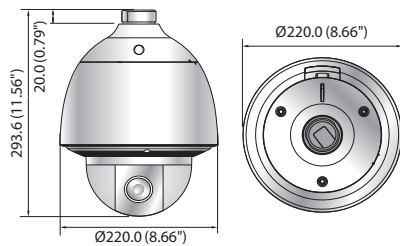

HCP-6320HA/6320A

1080p Analog HD 32x PTZ Dome Camera

HCP-6320HA

HCP-6320A

Key Features

- Full HD (1920 x 1080, 30fps) resolution
- 0.2Lux@F1.6, B/W : 0.01Lux@F1.6
- Powerful 32x zoom (4.44 ~ 142.6mm), Digital 16x
- Day & Night (ICR), Defog, WDR (120dB), SSNRIII
- Preset 700°/sec, Azimuth
- IP66 / IK10 (HCP-6320HA), IK10 (HCP-6320A + SHP-3701H only)
- RS-485, Coax control

Dimensions

Unit : mm (inch)

HCP-6320HA

HCP-6320A

Accessories (Optional)

	HCP-6320HAN/HP	HCP-6320AN/P
VIDEO		
Imaging Device	1/2.8" 2.38M CMOS	
Total Pixels	1,952(H) x 1,116(V), 2.18M pixels	
Effective Pixels	1,944(H) x 1,104(V), 2.14M pixels	
Scanning System	Progressive	
Min. Illumination	Color : 0.3Lux (1/30sec, F1.6, 50IRE), 0.005Lux (2sec, F1.6, 50IRE) B/W : 0.03Lux (1/30sec, F1.6, 50IRE), 0.0005Lux (2sec, F1.6, 50IRE) Color : 0.2Lux (1/30sec, F1.6, 30IRE), 0.003Lux (2sec, F1.6, 30IRE) B/W : 0.01Lux (1/30sec, F1.6, 30IRE), 0.0001Lux (2sec, F1.6, 30IRE)	
S / N Ratio	50dB	
Video Output	AHD : 1080p, BNC CVBS : SD, DIP connector type	

LENS		
Focal Length (Zoom Ratio)	4.44 ~ 142.6mm (Optical 32x)	
Max. Aperture Ratio	F1.6(Wide) / F4.4(Tele)	
Angular Field of View	H : 62.8°(Wide) ~ 2.23°(Tele) / V : 36.8°(Wide) ~ 1.26°(Tele)	
Min. Object Distance	Wide : 1.4m (4.59ft), Tele : 1.9m (6.23ft)	Wide : 1.5m (4.92ft), Tele : 2m (6.56ft)
Focus Control	Auto / Manual / One push	
Lens Type	DC auto iris	
Mount Type	Board-in type	

ELECTRICAL		
Input Voltage / Current	24V AC ±10%	
Power Consumption	Max. 24W (Heater off), Max. 65W (Heater on)	Max. 20W

MECHANICAL		
Color / Material	Ivory / Plastic + Metal	
Dimensions (WxH)	Ø220.0 x 293.6mm (Ø8.66" x 11.56")	Ø152.0 x 218.0mm (Ø5.98" x 8.58")
Weight	3.3Kg (7.28 lb)	2.2Kg (4.85 lb)