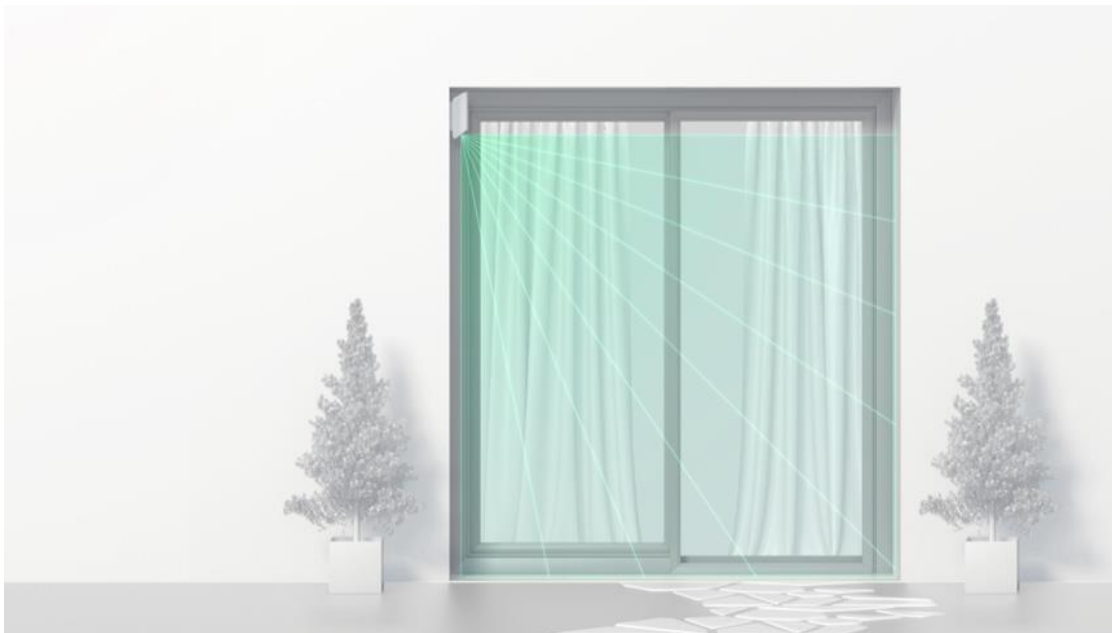

# Determines the threat on time

MotionProtect Curtain — motion detector with a long distance range and narrow protective screen. Curtain detector effectively protects the property from intruders and works as soon as a burglar enters the protected area. Can be used outdoors and indoors.

## Yard

MotionProtect Curtain will prevent intruders from entering in your backyard unnoticed. If the burglar tries to climb over the fence, the detector will raise the alarm. At the same time, your family and pets can move freely on site.

## House

It is important to be aware of the possibility of the invasion as soon as possible. MotionProtect Curtain detector will not allow burglars to quietly get close to doors or windows or enter the terrace, even if the area is not fenced.

## Office

Indoors MotionProtect Curtain can be installed horizontally, upside down or at the angle. The sensor will monitor all access paths around the clock without reacting on people inside.