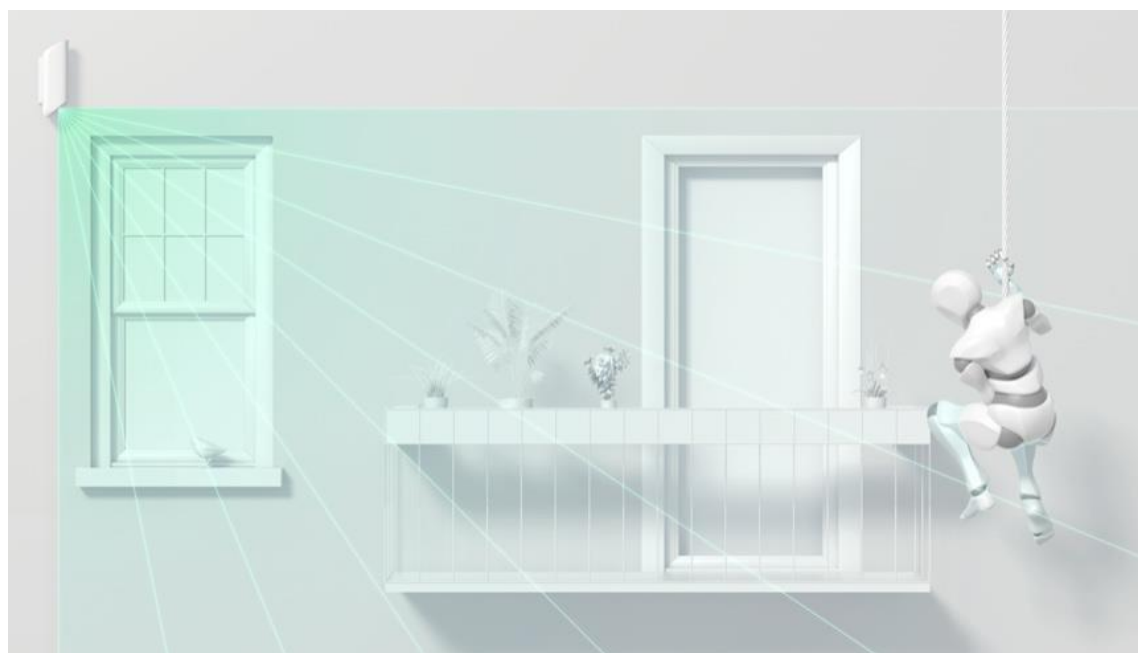

# Determines the threat on time

MotionProtect Curtain — motion detector with a long distance range and narrow protective screen. Curtain detector effectively protects the property from intruders and works as soon as a burglar enters the protected area. Can be used outdoors and indoors.

## Yard

MotionProtect Curtain will prevent intruders from entering in your backyard unnoticed. If the burglar tries to climb over the fence, the detector will raise the alarm. At the same time, your family and pets can move freely on site.

## House

It is important to be aware of the possibility of the invasion as soon as possible. MotionProtect Curtain detector will not allow burglars to quietly get close to doors or windows or enter the terrace, even if the area is not fenced.

## Office

Indoors MotionProtect Curtain can be installed horizontally, upside down or at the angle. The sensor will monitor all access paths around the clock without reacting on people inside.