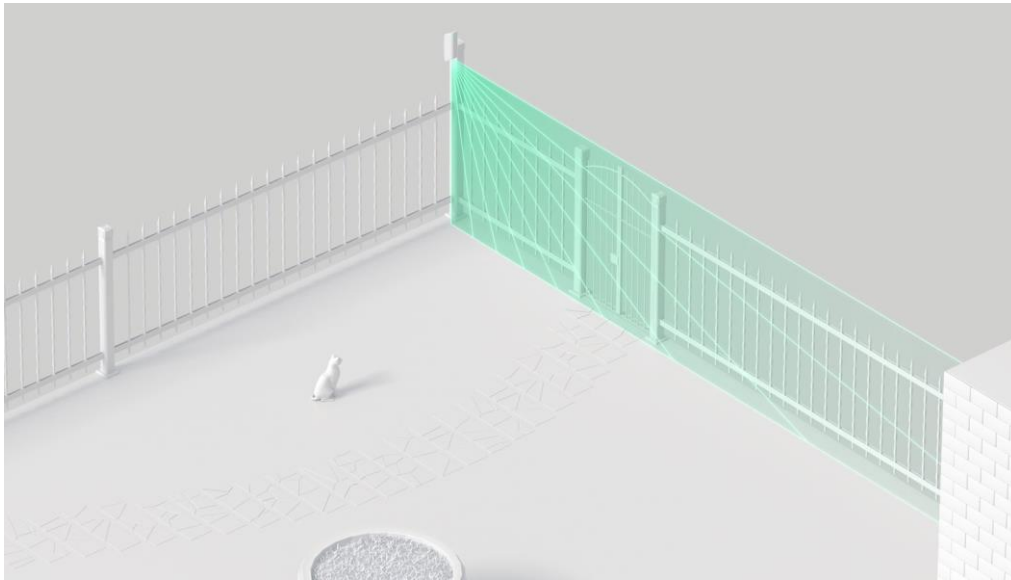

# Determines the threat on time

MotionProtect Curtain — motion detector with a long distance range and narrow protective screen. Curtain detector effectively protects the property from intruders and works as soon as a burglar enters the protected area. Can be used outdoors and indoors.

## Yard

MotionProtect Curtain will prevent intruders from entering in your backyard unnoticed. If the burglar tries to climb over the fence, the detector will raise the alarm. At the same time, your family and pets can move freely on site.

## House

It is important to be aware of the possibility of the invasion as soon as possible. MotionProtect Curtain detector will not allow burglars to quietly get close to doors or windows or enter the terrace, even if the area is not fenced.

## Office

Indoors MotionProtect Curtain can be installed horizontally, upside down or at the angle. The sensor will monitor all access paths around the clock without reacting on people inside.