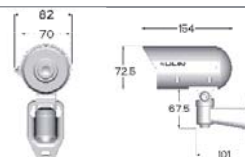

Dimensions

Body: 82mm(W) x 72.5mm(H) x 154mm(D)
Bracket: 101mm(L)
(Unit:mm)

| IP CAMERA SERIES | | | | |
|-----------------------------------|--|--|-------|-------|
| Day & Night 1080P HD IR IP Camera | | | | |
| Model | LR7022E4 | LR7022E6 | | |
| Lens | Focal Length | 4 mm | 6 mm | |
| | Iris | F1.6 | F1.8 | |
| | Angle of View | H | 62.2° | 43.6° |
| | | V | 37.4° | 25.4° |
| D | | 69.2° | 49.4° | |
| Pick Up Element | 1/2.5" CMOS image sensor | | | |
| Effective Pixels | 1920 (H) x 1080 (V) = 2,073,600 (pixel) | | | |
| Chip Size | 5.70mm (H) x 4.28mm (V) | | | |
| Scanning System | Progressive Scan | | | |
| Infrared Cut Filter | Auto / Schedule / Day (Color) / Night (Mono) | | | |
| Min. Illumination | 0.4 Lux at F1.6 (Low Light Mode) / 0 Lux with IR | 0.5 Lux at F1.8 (Low Light Mode) / 0 Lux with IR | | |
| White Balance | Auto / Tungsten / Indoor / Fluorescents1 / Fluorescents2 / Outdoor1 / Outdoor2 | | | |
| Back Light Compensation | Off / On | | | |
| Electronic Shutter | 1/30(25)s ~ 1/8000s | | | |
| Sense Up | Off / 1 Frame / 2 Frames / 3 Frames / 7 Frames | | | |
| Sense Up + | Yes | | | |
| Auto Gain Control | 36 dB Variable Gain | | | |
| 3D Noise Reduction | Off / 1 ~ 32 Selectable | | | |
| 2D WDR | Off / x2 / x3 / x4 | | | |
| Privacy Masking | Off / On (4 zones) | | | |
| Image Effects | Brightness, Contrast, Hue, Saturation, Sharpness, Mirror, Flip | | | |
| IP Rating | IP66 | | | |
| Window | Ø65 Heat Resistant Glass | | | |
| Window | Peak Wavelength | 850nm | | |
| | Beam Spread | 30° | | |
| | Radiant Distance | 18M | | |
| Operating Temperature | -35°C ~ +50°C (-31°F ~ 122°F) | | | |
| Dimension | Body : 82mm(W) x 72.5mm(H) x 154mm(D) / Bracket : 101mm(L) | | | |
| Weight | 600g | | | |
| Power Supply | DC12V ±10% / PoE (IEEE 802.3af compliant) | | | |
| Power Consumption | DC12V, 10W / PoE, 11.2W | | | |