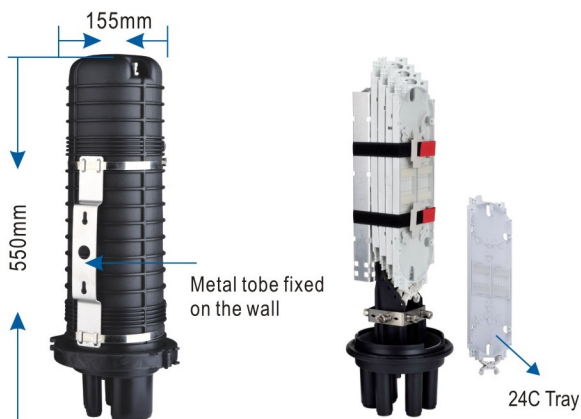

Fiber Optic Splice Closure

Item No	Description
N-3224A-24C	24core With 2PCS 12C Splicing Tray
N-3224B-48C	48core With 4PCS 12C Splicing Tray
N-3224C-96C	96 Cores With 4PCS Splicing Tray (1 Slot Can Fix 2 Core Splicing Sleeve)

- Size:370x120mm
- To be fixed on the wall or pole
- Plastic Mater:PC

Fiber Optic Splice Closure

Item No	Description
N-3225A-24C	24core With 2PCS 12C Splicing Tray
N-3225B-48C	48core With 4PCS 12C Splicing Tray
N-3225C-96C	96 Cores With 4PCS Splicing Tray (1 Slot Can Fix 2 Core Splicing Sleeve)

- Size:400x140mm
- To be fixed on the wall or pole

Fiber Optic Splice Closure

Item No	Description
N-3190A-48C	48core With 2PCS 24C Splicing Tray
N-3190B-96C	96 Cores With 4PCS 24C Splicing Tray

- Size:550x155mm
- To be fixed on the wall or pole
- Plastic Mater:PP