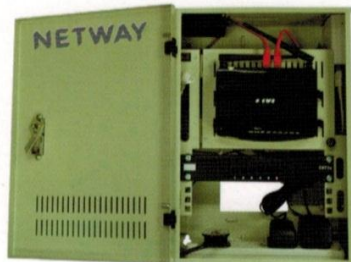

Parts Included

Standard Accessories

UTP Patch Cord (Quantity depend on the ports of the patch panel, type of Cat5e or CAT6), Cable tie, Retainer for ONU and RG, Power supply (3-4 Gang PDU 13A UK type), Cable guide, Ventilation Fan with thermostat, Push button lock / Key lock (optional).

12 ports CAT5e UTP Patch Panel