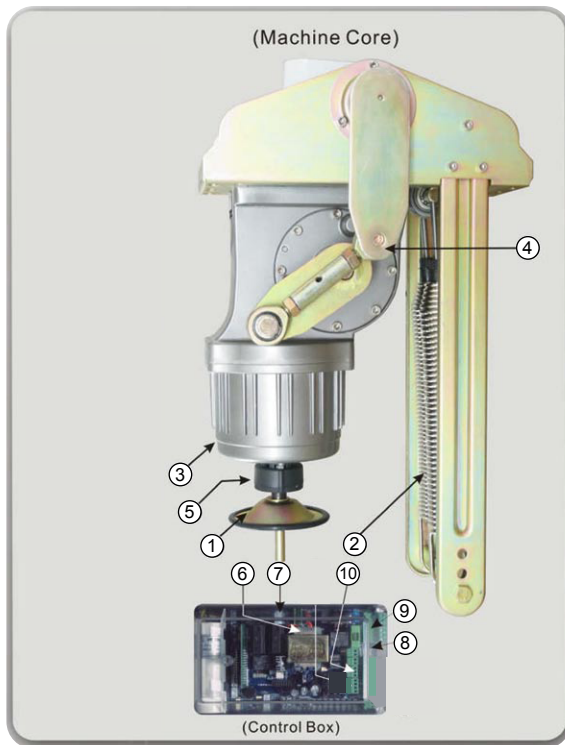

Automatic & Intelligent
Electromechanical
BARRIER GATE SYSTEM
RGB-503 / RGB-503FD

The barrier gate series is high quality machines and deeply welcome by the users. Unique design and machining for the barrier gate machine core makes it in low fault probability and long working life. Multifunctional electronic control mainboard makes it can be integrated to security system etc. The series products are suitable for parking lot, estate access, gated residential, commercial and industrial application.

Accessories

3CH PUSH BUTTON

LOOP DETECTOR

LOOP COIL

GOOSE NECK

TRAFFIC LIGHT

PHOTO CELL

Functions & Features

1. Wheel manual release. In case of power off, rotate the wheel manual release on the bottom of the motor to raise the boom manually. When power on, the motor will work normally.
2. Machine core with strong and double springs, make the machine core works more steadily.
3. Die-casting aluminium alloy motor, precise and good at thermal radiation.
4. Crank and rod structure makes the boom run placidly.
5. Double safety limit switches (photo electricity limit switch and motor memory sensor)
6. Reserving on obstacle
7. Auto-closing.
8. Traffic light interface (AC220V, can support lamp with 40W)
9. Wire control (switch signal)
10. Provide limit state signal to parking system.
11. Boom with protective rubber band (optional)

Double-Guaranteed

Life-span of products is twice prolonger because of the pioneer double limits design.

Balanced

Compressed-spring and shaking-reduction technology are first used to lower the wallop and smooth the working.