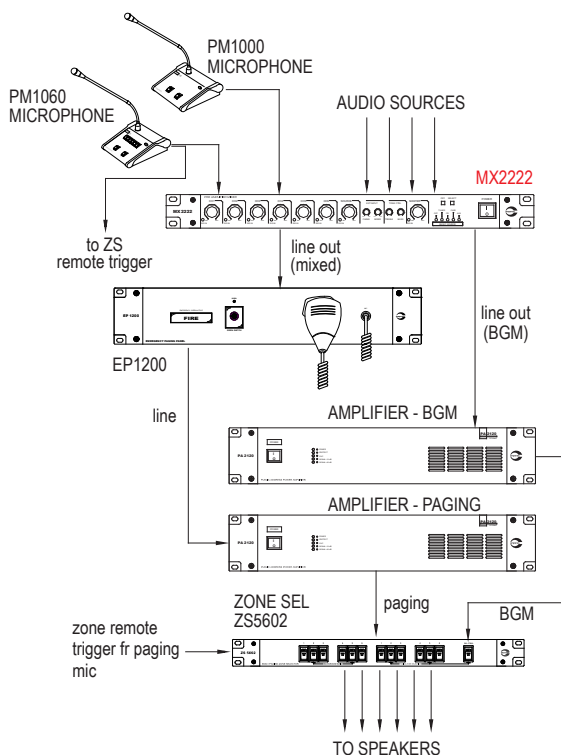

Its dual output feature can be used for uninterrupted paging setup, ie. BGM and paging announcement. Adjustable priority muting level is available for paging announcement to override BGM and other lower priority sources. Adjusting it to minimum and the unit shall work like any other mixing unit and it comes with 12V phantom power supply for mic input 1 to 4.

**Features**

- ▶ 12 inputs of mic, BGM sources, ext.chime and mixer link
- ▶ Expandable to form more channels for larger setup
- ▶ Auto mic muting with adjustable mixing level for mic Ch.1, 2, ext.chime and mixer link
- ▶ Priority muting with disable option for normal mixing mode
- ▶ Switchable phantom power for mic channel 1 to 4
- ▶ Dual output ; mixed line and BGM output for uninterrupted paging setup
- ▶ Independently adjustable BGM output level with balanced line
- ▶ Built in daisy chain source selector with last selection memory
- ▶ Bass and treble tone control
- ▶ AC and DC operation for uninterrupted operation during power failure

Rear View:

**Technical Specifications**

Operating voltage	220 - 240V AC or 24V DC
Power consumption	2.4W on 240V AC / 100 mA on 24V DC
Input channels	6 x mic ; 4 x BGM ; ext chime in ; mixer link
Input impedance	Mic : 600 Ohm BGM : 47 K Ohm unbalanced Chime input : 10 K Ohm unbalanced Mixer link : 600 Ohm balanced
Sensitivity(1.2 mVrms output)	Line : 530 mVrms Mic : 2.5 mVrms
Output level	1.2V XLR balanced (mixed output) 1.0V phone jack balanced (BGM output)
Output impedance	600 Ohm balanced
Controls	Mic channel ; chime ; mixer input Master mixed ; BGM ; Bass and treble controls
Phantom power	12V DC switchable at mic 1 to 4
Frequency response	175 - 15 KHz (+/- 3 dB at 1 KHz) with low cut
S/N ratio	> 60 dB at 1 KHz
Dimensions (W x H x D)	482 x 44 x 180 mm
Weight	2.20 kg

**Application Schematic**

Illustration for uninterrupted paging system.

**Packing information**  
 Qty per carton : 1 unit  
 L x W x H : 555 x 295 x 95 mm  
 Weight : 2.90 kg