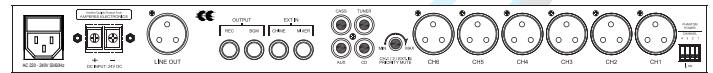

Its dual output feature can be used for uninterrupted paging setup, ie. BGM and paging announcement. Adjustable priority muting level is available for paging announcement to override BGM and other lower priority sources. Adjusting it to minimum and the unit shall work like any other mixing unit and it comes with 12V phantom power supply for mic input 1 to 4.

**Features**

- ▶ 12 inputs of mic, BGM sources, ext.chime and mixer link
- ▶ Expandable to form more channels for larger setup
- ▶ Auto mic muting with adjustable mixing level for mic Ch.1, 2, ext.chime and mixer link
- ▶ Priority muting with disable option for normal mixing mode
- ▶ Switchable phantom power for mic channel 1 to 4
- ▶ Dual output ; mixed line and BGM output for uninterrupted paging setup
- ▶ Independently adjustable BGM output level with balanced line
- ▶ Built in daisy chain source selector with last selection memory
- ▶ Bass and treble tone control
- ▶ AC and DC operation for uninterrupted operation during power failure

Rear View:

**Technical Specifications**

Operating voltage	220 - 240V AC or 24V DC
Power consumption	2.4W on 240V AC / 100 mA on 24V DC
Input channels	6 x mic ; 4 x BGM ; ext chime in ; mixer link
Input impedance	Mic : 600 Ohm BGM : 47 K Ohm unbalanced Chime input : 10 K Ohm unbalanced Mixer link : 600 Ohm balanced
Sensitivity(1.2 mVrms output)	Line : 530 mVrms Mic : 2.5 mVrms
Output level	1.2V XLR balanced (mixed output) 1.0V phone jack balanced (BGM output)
Output impedance	600 Ohm balanced
Controls	Mic channel ; chime ; mixer input Master mixed ; BGM ; Bass and treble controls
Phantom power	12V DC switchable at mic 1 to 4
Frequency response	175 - 15 KHz (+/- 3 dB at 1 KHz) with low cut
S/N ratio	> 60 dB at 1 KHz
Dimensions (W x H x D)	482 x 44 x 180 mm
Weight	2.20 kg